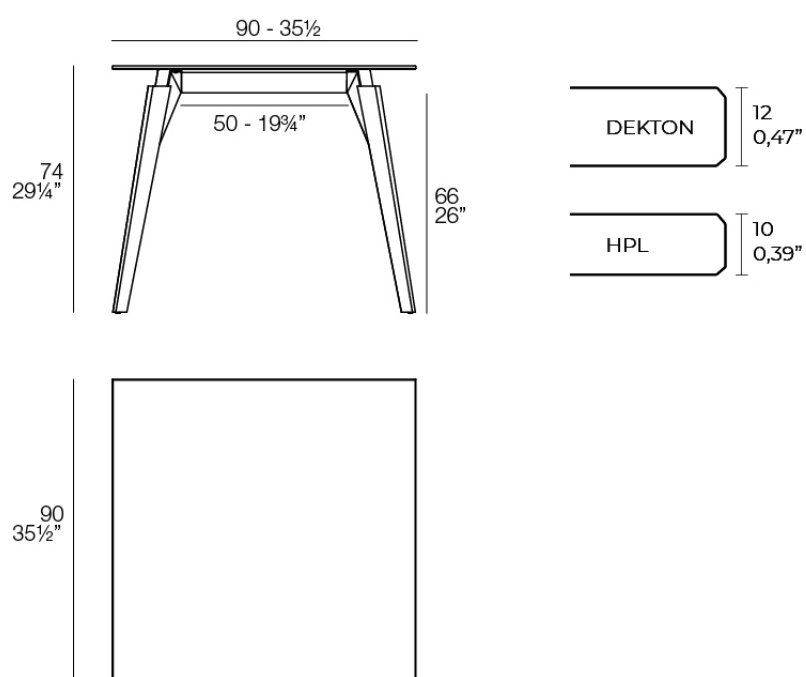

Products / Dining Tables / Faz Wood Lounge Table 90x90x74

Faz wood lounge table 90x90x74

by Ramón Esteve

Faz is a modular collection of outdoor furniture and planters designed by Ramón Esteve for Vondom. He is the architect of harmony, serenity, timelessness and universality, and he has created mineral and emphatic shapes that make Faz a design that contextualizes with homes and installations. An ambience, encircling as a result of the blissful combination of the material and lighting, so that the sole sensation would be its fusion.

Info

Description

Weight: 25.29 Kg

FAZ WOOD Mesa Salón 90 x 90
FAZ WOOD Lounge Table 35 ½" x 35 ½"

Finishes

finishes

HPL

Ref. 54305

white

black

HPL WHITE

Ref. 54305B

white

DEKTON

Ref. 54305M

kelya