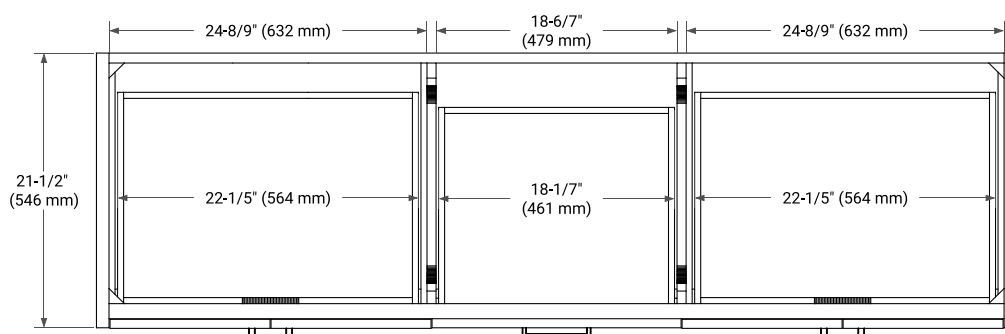

KELLY 72" DOUBLE SINK BASE CABINET

ARIEL

BASE CABINET DIMENSIONS

72" W x 21.5" D x 34.5" H

FEATURES

- Solid wood frame and Plywood
- Soft-close system
- Dovetail construction
- Stylish Slim Shaker Door
- Pull-out inside drawer
- Adjustable shelf

SIDE VIEW

PLAN VIEW

73" DOUBLE RECTANGLE SINK COUNTERTOP WITH 1.5 IN. THICKNESS

ARIEL

OVERALL DIMENSIONS

73" W x 22" D x 1.5" H

COUNTERTOP OPTIONS

Carrara Marble

COUNTERTOP PLAN VIEW

EDGE SIDE VIEW

THREE DIMENSIONAL COUNTERTOP VIEW