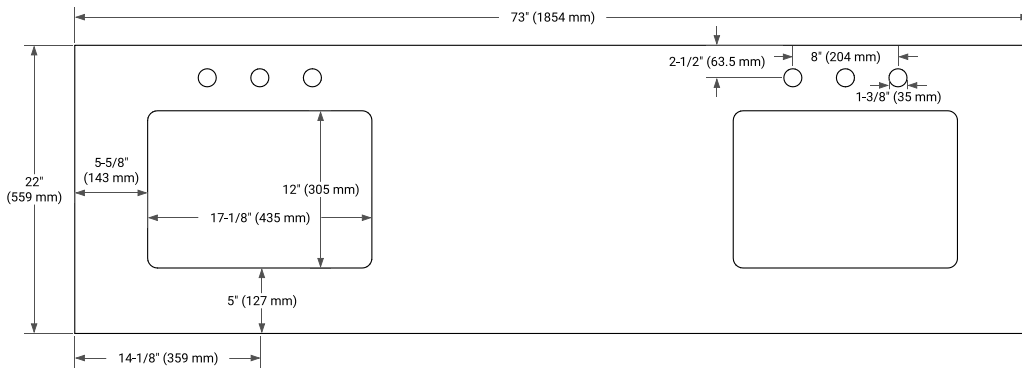

KELLY 72" DOUBLE SINK BASE CABINET

ARIEL

BASE CABINET DIMENSIONS

72" W x 21.5" D x 34.5" H

FEATURES

- Solid wood frame and Plywood
- Soft-close system
- Dovetail construction
- Stylish Slim Shaker Door
- Pull-out inside drawer
- Adjustable shelf

SIDE VIEW

PLAN VIEW

73" DOUBLE RECTANGLE SINK COUNTERTOP WITH 1.5 IN. THICKNESS

ARIEL

OVERALL DIMENSIONS

73" W x 22" D x 1.5" H

COUNTERTOP OPTIONS

Carrara Marble

White Quartz

FEATURES

- Solid countertop with mitered edges & seams
- Undermount white rectangular sink
- Pre-drilled for 8" widespread faucet

INCLUDED

- Countertop
- Matching Backsplash
- Rectangle Sinks

COUNTERTOP PLAN VIEW

EDGE SIDE VIEW

THREE DIMENSIONAL COUNTERTOP VIEW