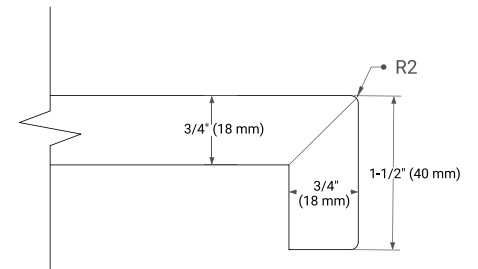

KELLY 72" DOUBLE SINK BASE CABINET

ARIEL

BASE CABINET DIMENSIONS

72" W x 21.5" D x 34.5" H

FEATURES

- Solid wood frame and Plywood
- Soft-close system
- Dovetail construction
- Stylish Slim Shaker Door
- Pull-out inside drawer
- Adjustable shelf

SIDE VIEW

PLAN VIEW

73" DOUBLE RECTANGLE SINK COUNTERTOP WITH 1.5 IN. THICKNESS

ARIEL

OVERALL DIMENSIONS

73" W x 22" D x 1.5" H

COUNTERTOP OPTIONS

Carrara Marble

White Quartz

FEATURES

- Solid countertop with mitered edges & seams
- Undermount white rectangular sink
- Pre-drilled for 8" widespread faucet

INCLUDED

- Countertop
- Matching Backsplash
- Rectangle Sinks

COUNTERTOP PLAN VIEW

EDGE SIDE VIEW

THREE DIMENSIONAL COUNTERTOP VIEW