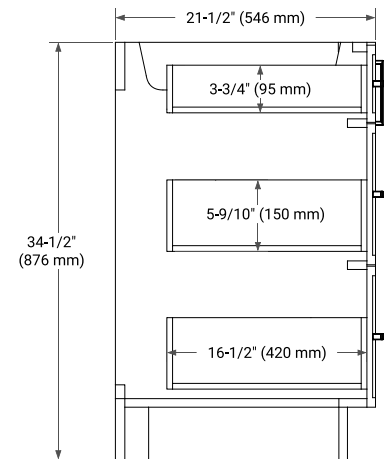

KELLY 72" DOUBLE SINK BASE CABINET

ARIEL

BASE CABINET DIMENSIONS

72" W x 21.5" D x 34.5" H

FEATURES

- Solid wood frame and Plywood
- Soft-close system
- Dovetail construction
- Stylish Slim Shaker Door
- Pull-out inside drawer
- Adjustable shelf

SIDE VIEW

PLAN VIEW

73" DOUBLE RECTANGLE SINK COUNTERTOP WITH 1.5 IN. THICKNESS

ARIEL

OVERALL DIMENSIONS

73" W x 22" D x 1.5" H

COUNTERTOP OPTIONS

Carrara Marble

COUNTERTOP PLAN VIEW

EDGE SIDE VIEW

THREE DIMENSIONAL COUNTERTOP VIEW