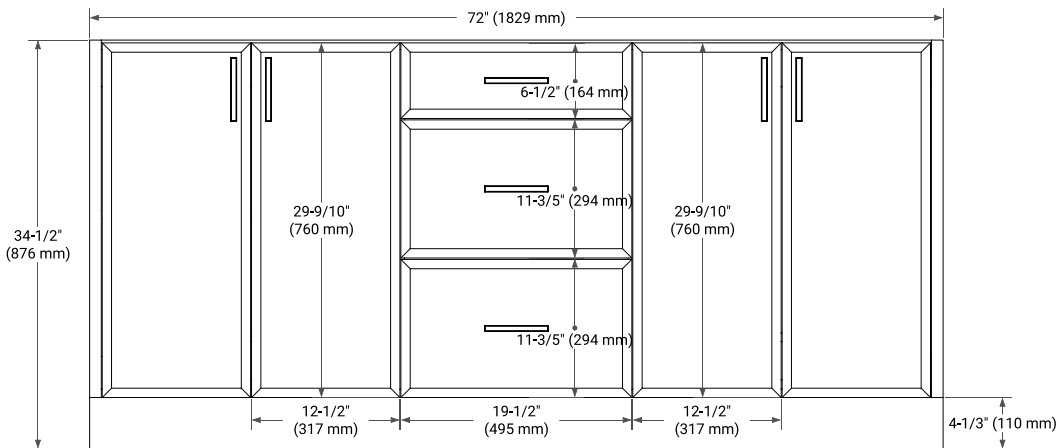

KELLY 72" DOUBLE SINK BASE CABINET

ARIEL

BASE CABINET DIMENSIONS

72" W x 21.5" D x 34.5" H

FEATURES

- Solid wood frame and Plywood
- Soft-close system
- Dovetail construction
- Stylish Slim Shaker Door
- Pull-out inside drawer
- Adjustable shelf

SIDE VIEW

PLAN VIEW

73" DOUBLE RECTANGLE SINK COUNTERTOP WITH 1.5 IN. THICKNESS

ARIEL

OVERALL DIMENSIONS

73" W x 22" D x 1.5" H

COUNTERTOP OPTIONS

Carrara Marble

White Quartz

FEATURES

- Solid countertop with mitered edges & seams
- Undermount white rectangular sink
- Pre-drilled for 8" widespread faucet

INCLUDED

- Countertop
- Matching Backsplash
- Rectangle Sinks

COUNTERTOP PLAN VIEW

EDGE SIDE VIEW

THREE DIMENSIONAL COUNTERTOP VIEW