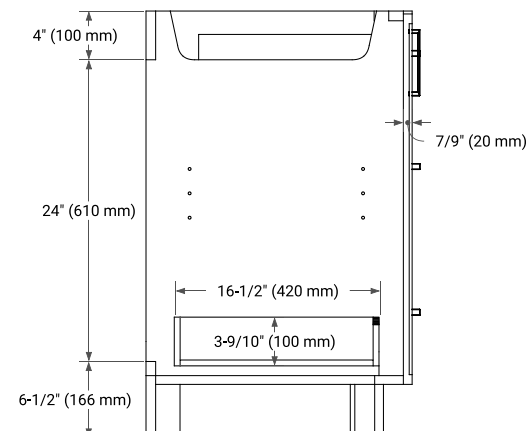

KELLY 72" DOUBLE SINK BASE CABINET

ARIEL

BASE CABINET DIMENSIONS

72" W x 21.5" D x 34.5" H

FEATURES

- Solid wood frame and Plywood
- Soft-close system
- Dovetail construction
- Stylish Slim Shaker Door
- Pull-out inside drawer
- Adjustable shelf

SIDE VIEW

PLAN VIEW

73" DOUBLE RECTANGLE SINK COUNTERTOP WITH 1.5 IN. THICKNESS

ARIEL

OVERALL DIMENSIONS

73" W x 22" D x 1.5" H

COUNTERTOP OPTIONS

Carrara Marble

COUNTERTOP PLAN VIEW

EDGE SIDE VIEW

THREE DIMENSIONAL COUNTERTOP VIEW