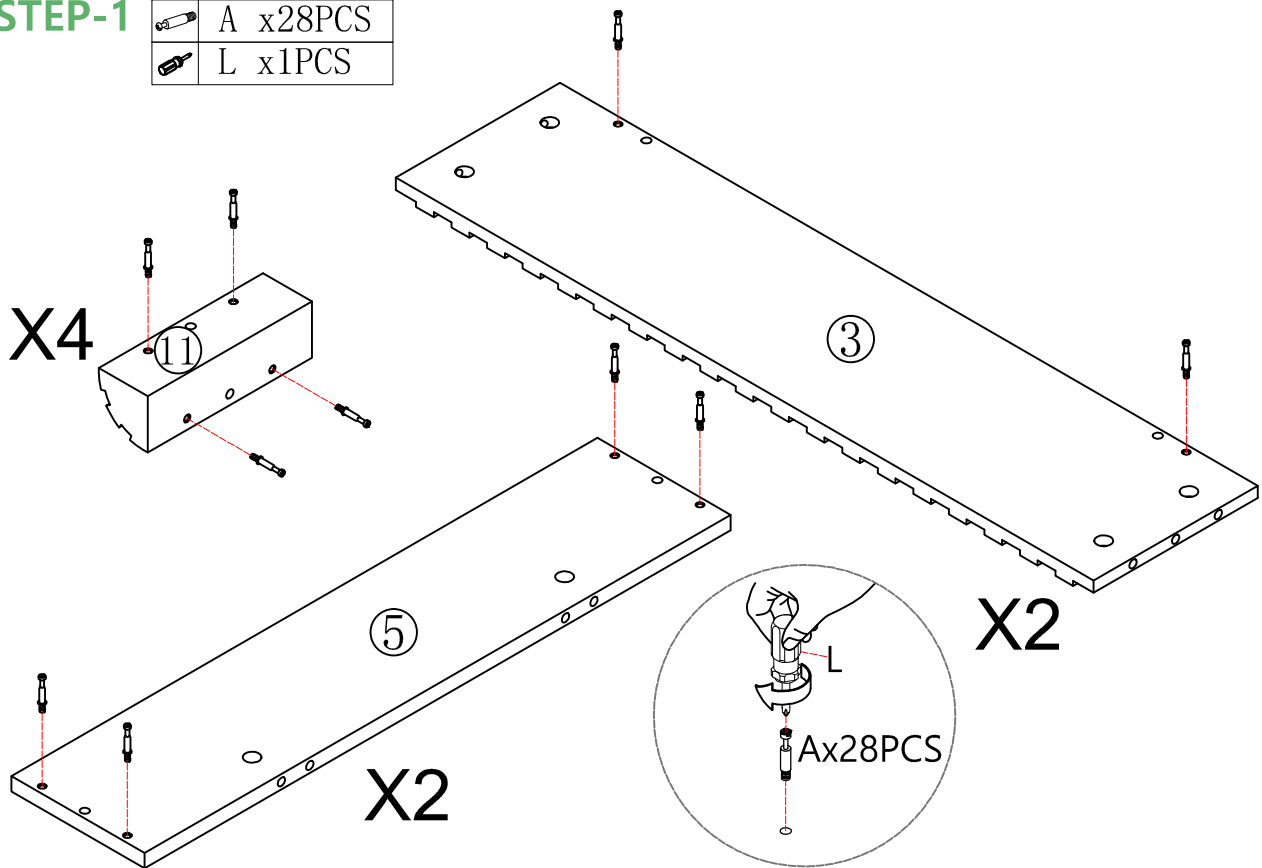

HARDWARE SPARE LIST

<p>A</p>  <p>6x40mm 2PCS</p>	<p>B</p>  <p>Ø15*9.5mm 2PCS</p>	<p>E</p>  <p>Ø3.5x14mm 2PCS</p>	<p>F</p>  <p>M6x50mm 1PCS</p>	<p>G</p>  <p>M6x12mm 1PCS</p>
<p>H</p>  <p>8x30mm 2PCS</p>				

This furniture requires two people to assemble and move.
 Make sure no parts missing or damaged before assembly.

CAM BOLT INSTALLATION AS BELOW

STEPS

STEP-1

	A x28PCS
	L x1PCS

STEP-2

	A x22PCS
	L x1PCS

STEPS

STEP-3

	F x4PCS
	H x4PCS
	K x1PCS

STEP-4

	H x4PCS
	B x6PCS
	L x1PCS

STEPS

STEP-5

	A x8PCS
	L x1PCS

STEP-6