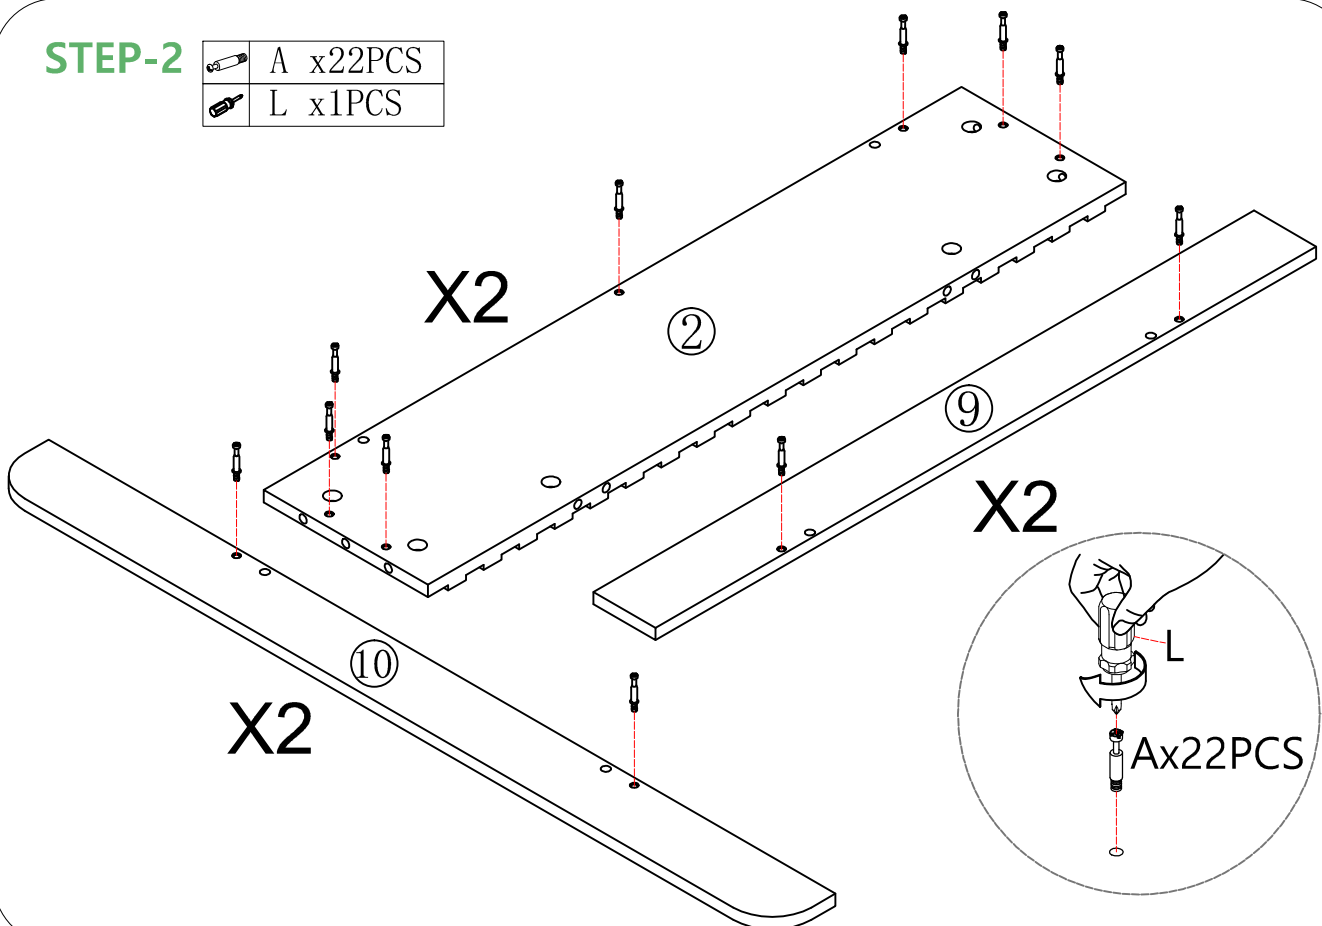

HARDWARE SPARE LIST

<p>A</p>  <p>6x40mm 2PCS</p>	<p>B</p>  <p>Ø15*9.5mm 2PCS</p>	<p>E</p>  <p>Ø3.5x14mm 2PCS</p>	<p>F</p>  <p>M6x50mm 1PCS</p>	<p>G</p>  <p>M6x12mm 1PCS</p>
<p>H</p>  <p>8x30mm 2PCS</p>				

This furniture requires two people to assemble and move.
 Make sure no parts missing or damaged before assembly.

CAM BOLT INSTALLATION AS BELOW

STEPS

STEP-1

	A x28PCS
	L x1PCS

STEP-2

	A x22PCS
	L x1PCS

STEPS

STEP-3

	F x4PCS
	H x4PCS
	K x1PCS

STEP-4

	H x4PCS
	B x6PCS
	L x1PCS

STEPS

STEP-5

	A x8PCS
	L x1PCS

STEP-6

	H x4PCS
	B x8PCS
	L x1PCS

STEPS

STEP-7  H x8PCS

STEP-8  B x8PCS
 L x1PCS

STEPS

STEP-9

	H x4PCS
	B x8PCS
	L x1PCS

STEP-10