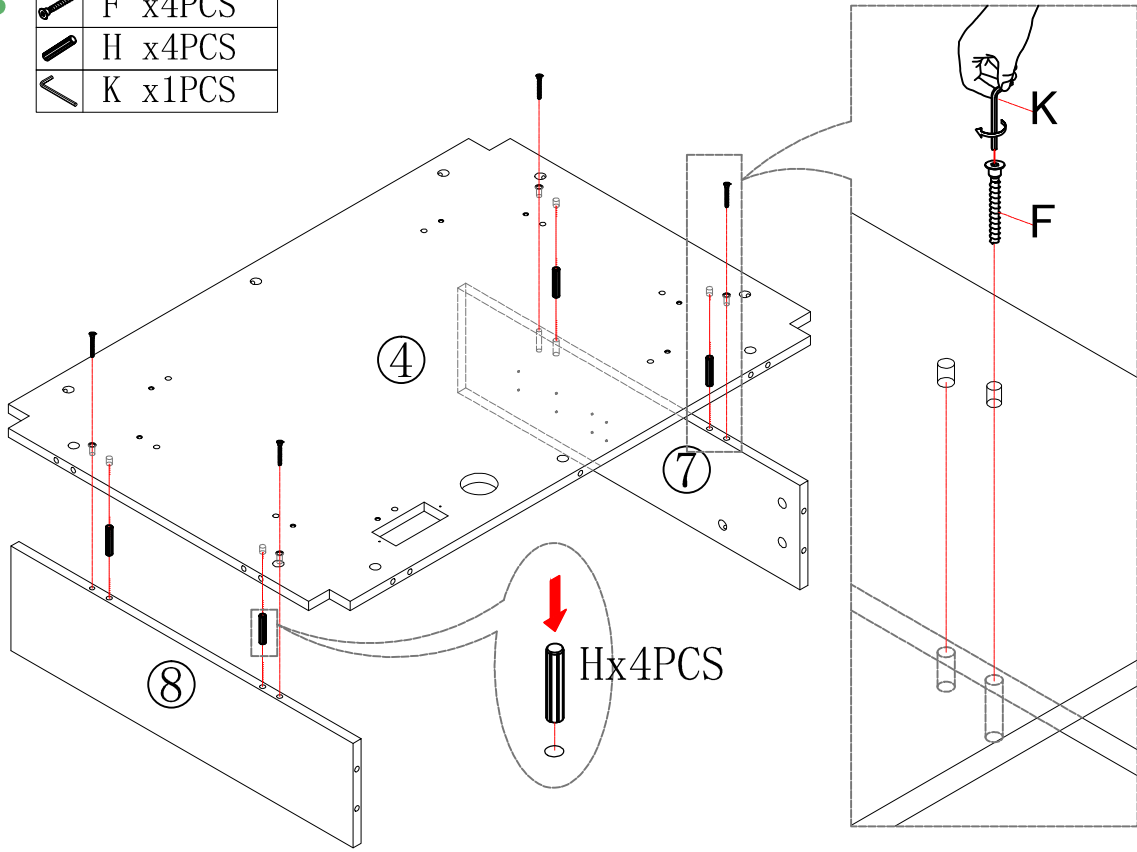

HARDWARE SPARE LIST

<p>A</p>  <p>6x40mm 2PCS</p>	<p>B</p>  <p>Ø15*9.5mm 2PCS</p>	<p>E</p>  <p>Ø3.5x14mm 2PCS</p>	<p>F</p>  <p>M6x50mm 1PCS</p>	<p>G</p>  <p>M6x12mm 1PCS</p>
<p>H</p>  <p>8x30mm 2PCS</p>				

This furniture requires two people to assemble and move.
 Make sure no parts missing or damaged before assembly.

CAM BOLT INSTALLATION AS BELOW

STEPS

STEP-1

	A x28PCS
	L x1PCS

STEP-2

	A x22PCS
	L x1PCS

STEPS

STEP-3

	F x4PCS
	H x4PCS
	K x1PCS

STEP-4

	H x4PCS
	B x6PCS
	L x1PCS

STEPS

STEP-5

	A x8PCS
	L x1PCS

STEP-6

	H x4PCS
	B x8PCS
	L x1PCS

STEPS

STEP-7  H x8PCS

STEP-8  B x8PCS
 L x1PCS

STEPS

STEP-9

	H x4PCS
	B x8PCS
	L x1PCS

STEP-10