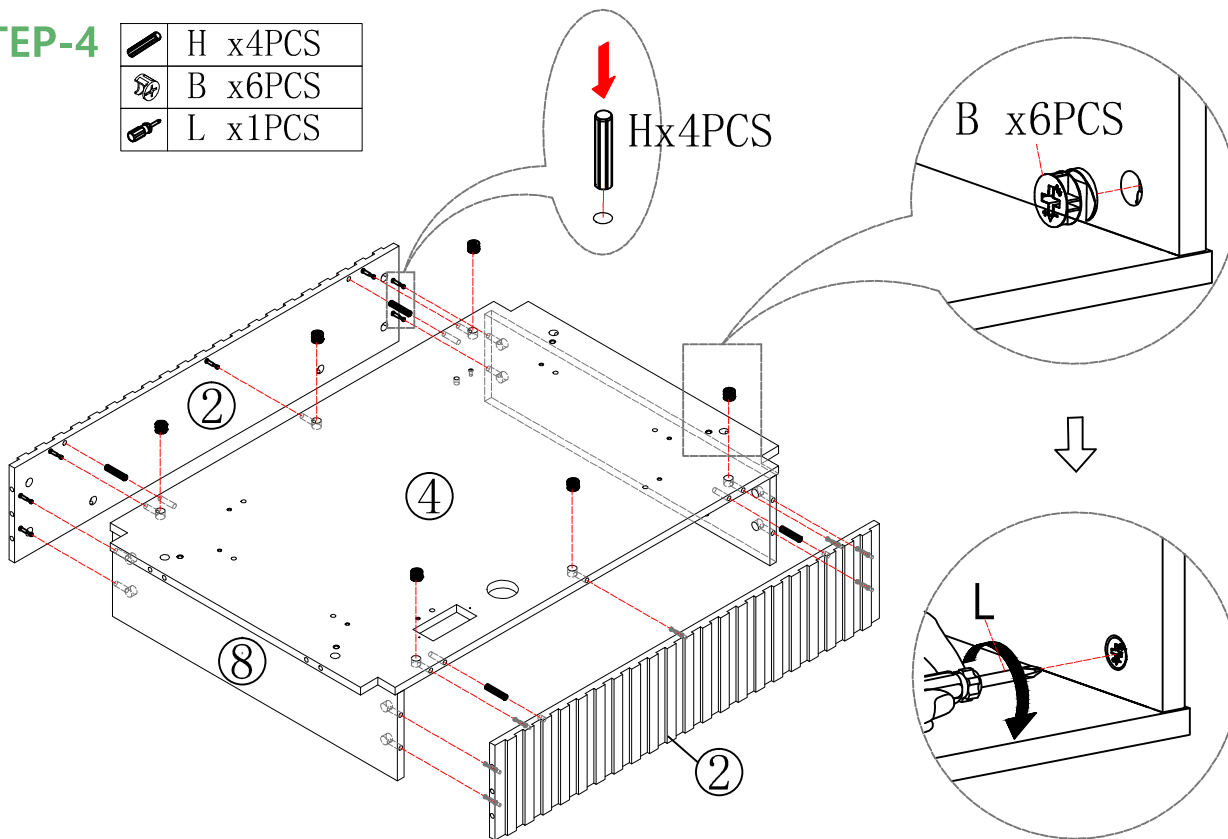

HARDWARE SPARE LIST

<p>A</p>  <p>6x40mm 2PCS</p>	<p>B</p>  <p>Ø15*9.5mm 2PCS</p>	<p>E</p>  <p>Ø3.5x14mm 2PCS</p>	<p>F</p>  <p>M6x50mm 1PCS</p>	<p>G</p>  <p>M6x12mm 1PCS</p>
<p>H</p>  <p>8x30mm 2PCS</p>				

This furniture requires two people to assemble and move.
 Make sure no parts missing or damaged before assembly.

CAM BOLT INSTALLATION AS BELOW

STEPS

STEP-1

	A x28PCS
	L x1PCS

STEP-2

	A x22PCS
	L x1PCS

STEPS

STEP-3

	F x4PCS
	H x4PCS
	K x1PCS

STEP-4

	H x4PCS
	B x6PCS
	L x1PCS

STEPS

STEP-5

	A x8PCS
	L x1PCS

STEP-6

	H x4PCS
	B x8PCS
	L x1PCS

STEPS

STEP-7  H x8PCS

STEP-8  B x8PCS
 L x1PCS

STEPS

STEP-9

	H x4PCS
	B x8PCS
	L x1PCS

STEP-10