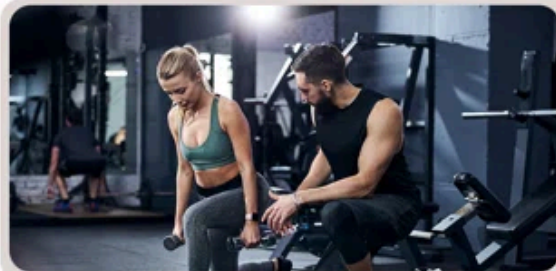

6 FAN SPEEDS

CHOOSE YOUR IDEAL BREEZE

SPEED 1-2 
Low comfortable wind

SPEED 3-4 
Medium natural wind

SPEED 5-6 
High cooling wind