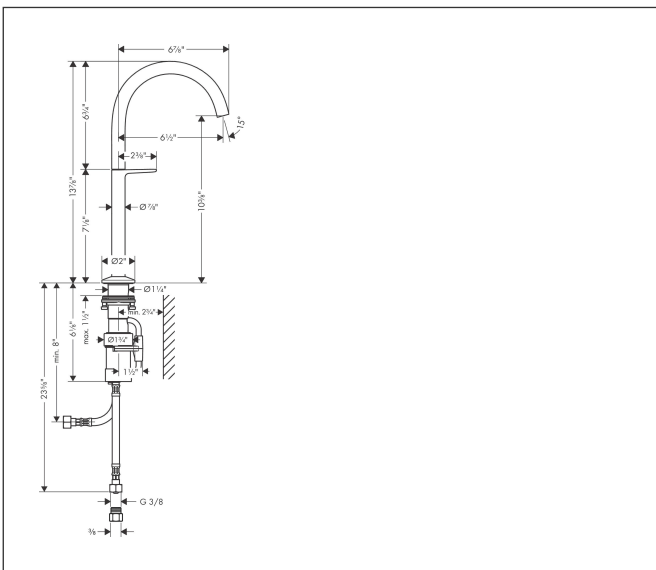

Brand AXOR
Art. Name **AXOR One** Single-Hole Faucet Select 260, 1.2 GPM
Art. Nr. 48030251
Surface brushed gold optic
Pos. 1

Product Picture

Features

- Spray modes: Aerated spray
- Flow: 1.2 GPM (4.5 L/Min)
- Select cartridge for easy, intuitive operation: Push handle to turn water on and off, and turn to adjust temperature
- Does not include: Pop-up assembly

Drawing

Technology