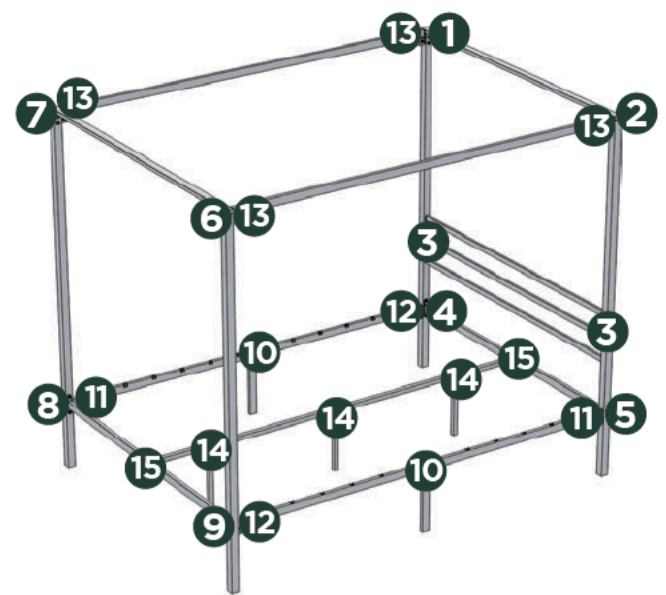

Numbering System
Easy assembly by following 1,2,3...

team assembly recommended

*Please use the rubber mallet to secure all connection points.

Canopy Bed Frame

Available in Full, Queen and King

Components

-  ----- **A** x 2 pcs
-  ----- **B** x 1 set
-  ----- **C** x 1 pc
-  ----- **D** x 2 pcs
-  ----- **E** x 1 set
-  ----- **F** x 2 pcs
-  ----- **G** x 2 pcs
-  ----- **H** x 2 pcs
-  ----- **I** x 1 pc
-  ----- **J** x 3 pcs
-  ----- **K** x 12 pcs
-  ----- **S** x 36 pcs
-  ----- **M** x 3 pcs
-  ----- **L** x 1 pc

Assembly Instruction

Numbers must Match for Secure Assembly

1 2 3 - 15

Canopy Bed Frame

Available in Full, Queen and King

1

2

3