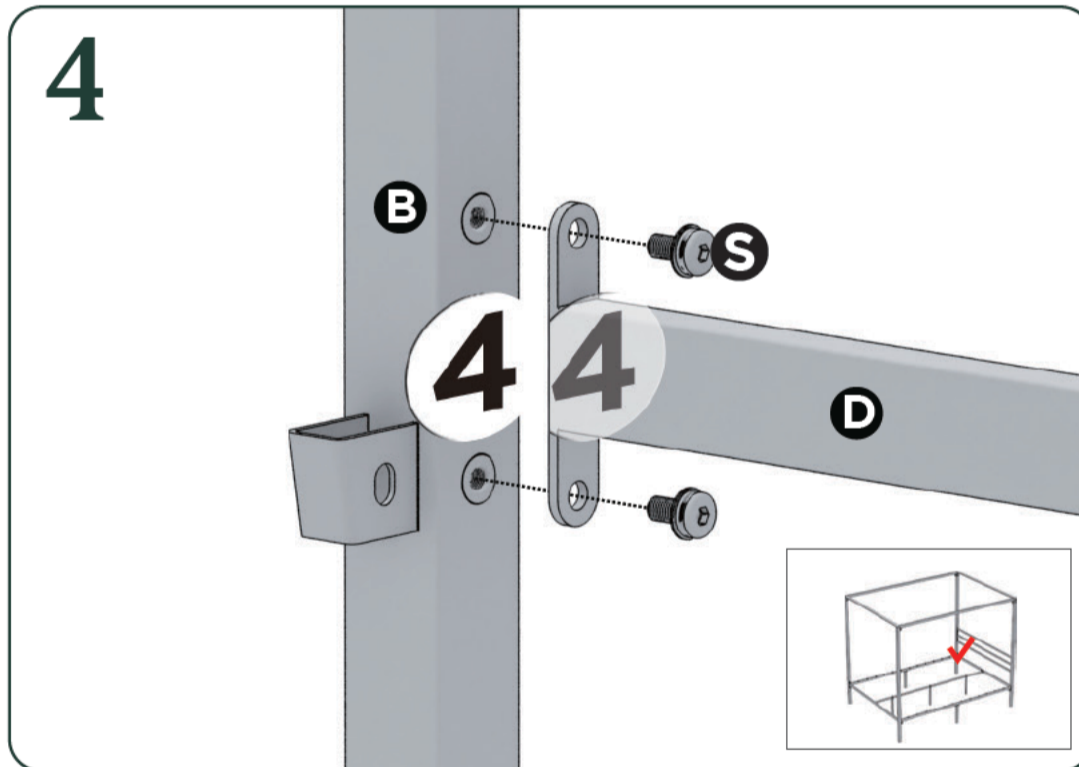

Easy as 1 2 3

Assembly Instruction

Numbers must Match for Secure Assembly

1 2 3 - 15

Canopy Bed Frame

Available in Full, Queen and King

1

2

3

4

5

6