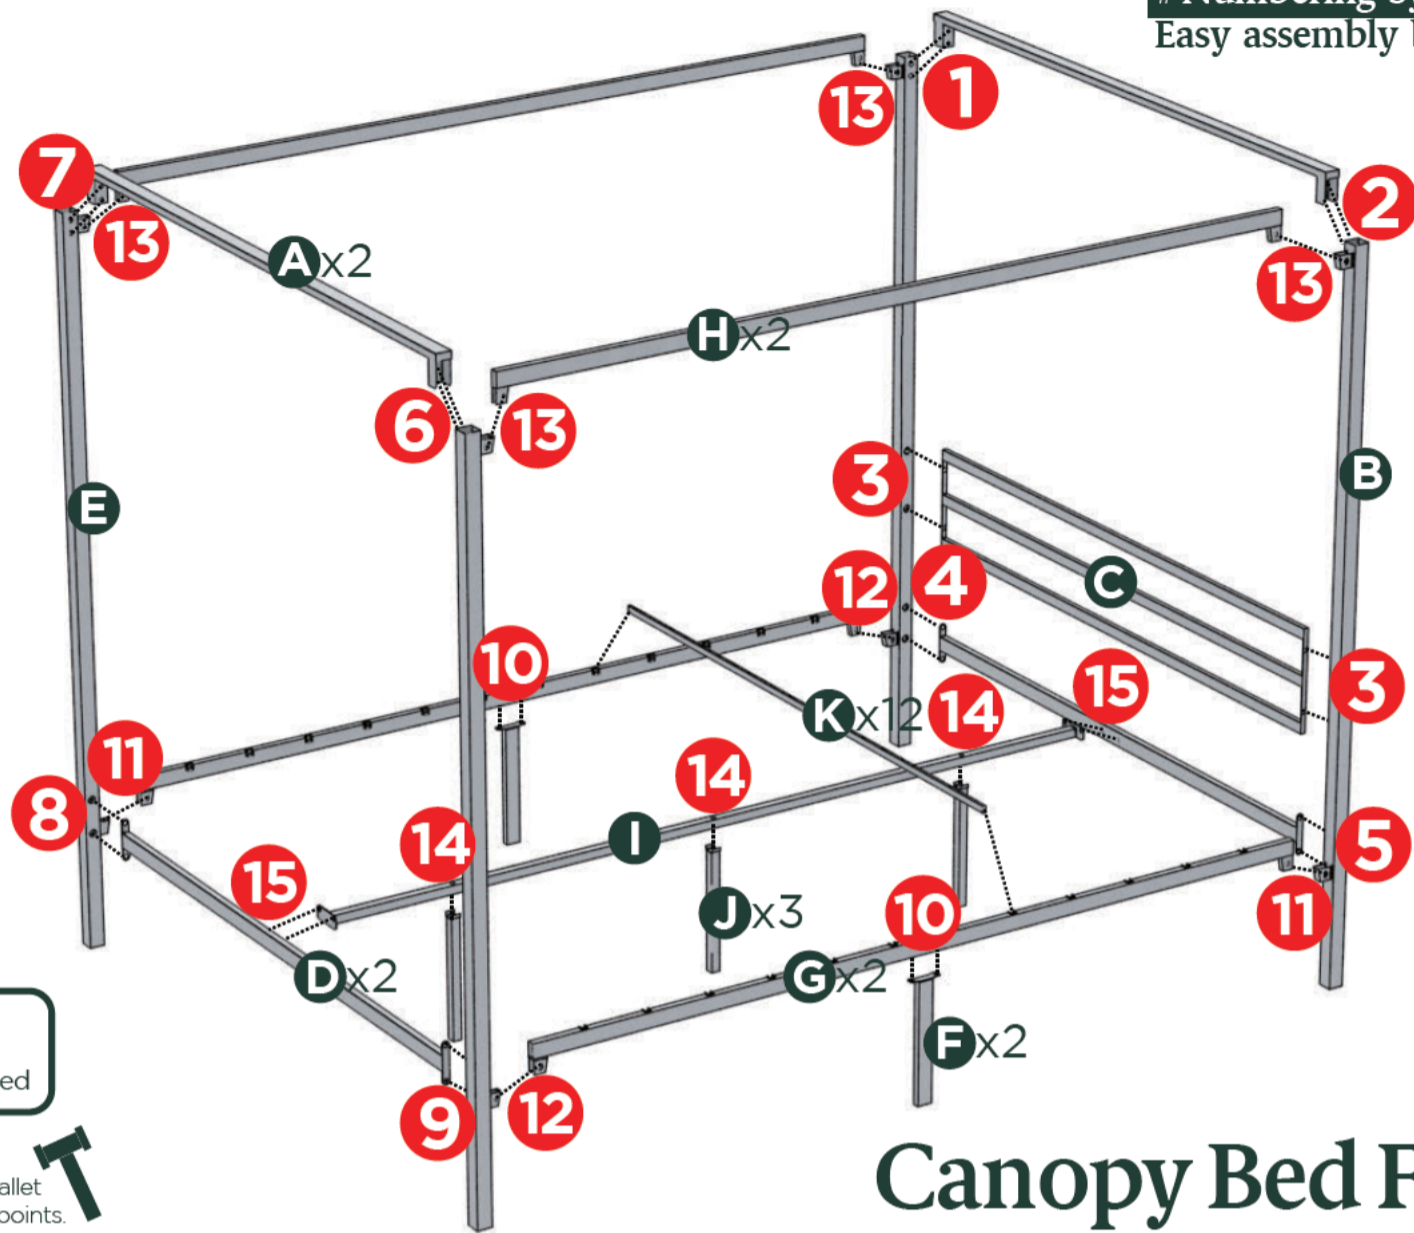

Numbering System
Easy assembly by following 1,2,3...

team assembly recommended

*Please use the rubber mallet to secure all connection points.

Canopy Bed Frame

Available in Full, Queen and King

Components

-  ----- **A** x 2 pcs
-  ----- **B** x 1 set
-  ----- **C** x 1 pc
-  ----- **D** x 2 pcs
-  ----- **E** x 1 set
-  ----- **F** x 2 pcs
-  ----- **G** x 2 pcs
-  ----- **H** x 2 pcs
-  ----- **I** x 1 pc
-  ----- **J** x 3 pcs
-  ----- **K** x 12 pcs
-  ----- **S** x 36 pcs
-  ----- **M** x 3 pcs
-  ----- **L** x 1 pc

Assembly Instruction

Numbers must Match for Secure Assembly

1 2 3 - 15

Canopy Bed Frame

Available in Full, Queen and King

1

2

3

4

5

6