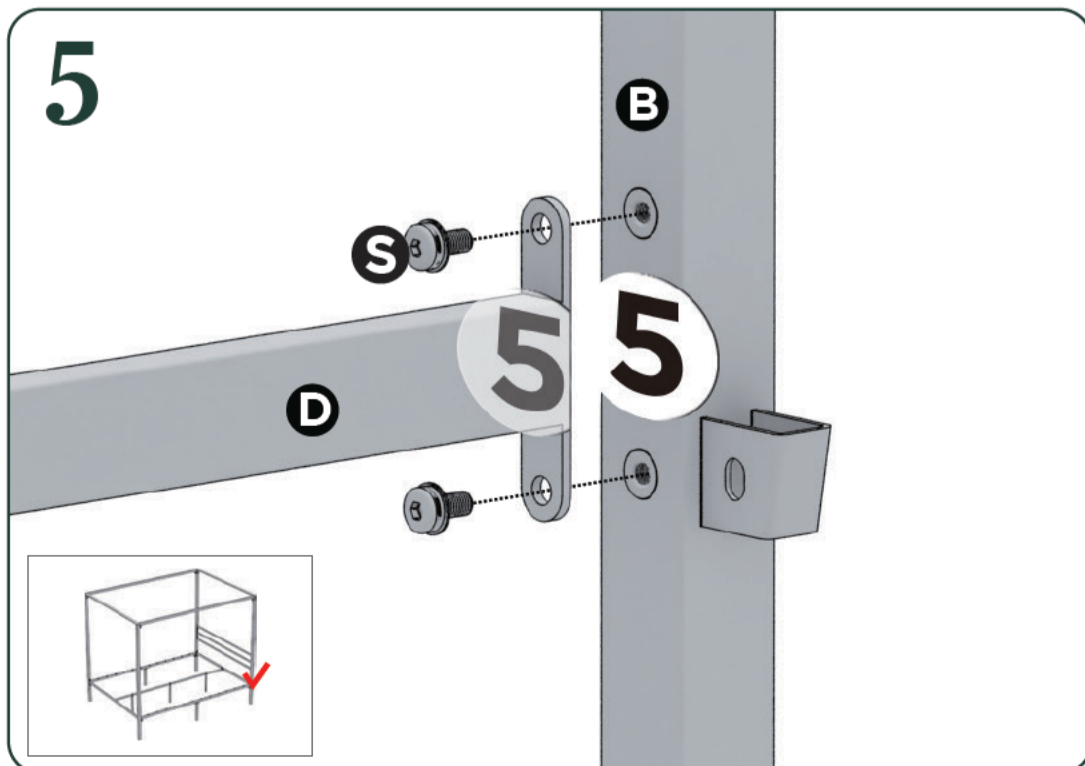

Easy as 1 2 3

Assembly Instruction

Numbers must Match for Secure Assembly

1 2 3 - 15

Canopy Bed Frame

Available in Full, Queen and King

1

2

3

4

5

6