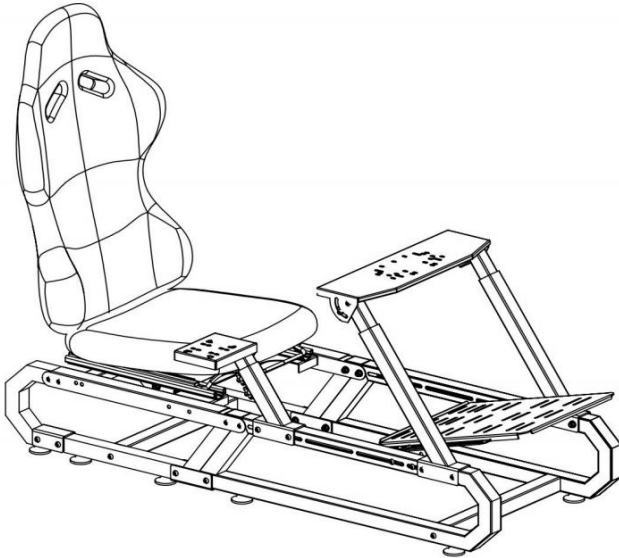

MODEL: HC-SE05

NEED HELP? CONTACT US!

Have product questions? Need technical support? Please feel free to contact us:

Technical Support and E-Warranty Certificate
www.vevor.com/support

This is the original instruction, please read all manual instructions carefully before operating. VEVOR reserves a clear interpretation of our user manual. The appearance of the product shall be subject to the product you received. Please forgive us that we won't inform you again if there are any technology or software updates on our product.