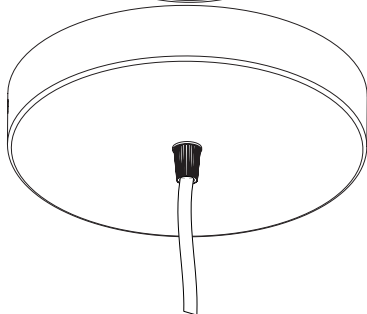

“ The illusion of earthly weightlessness had to be challenged by a light design that defies gravity. ”

ASSEMBLY GUIDE

① x 1 pc.

② x 3 pcs.

Find assembly videos by using the QR code
or by going online at our website
umage.com/instructions