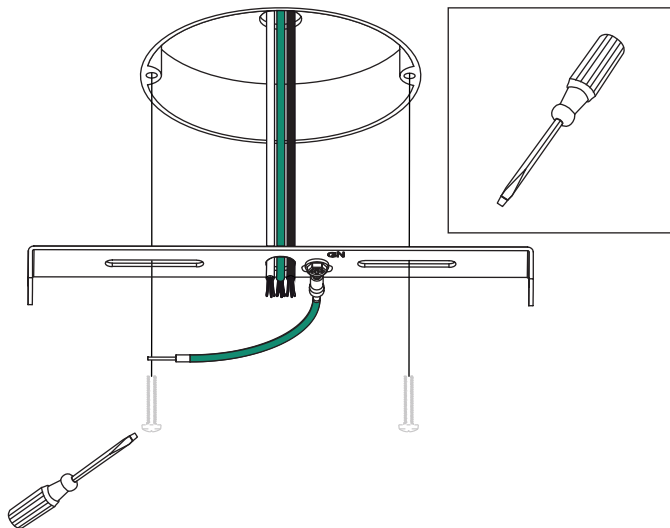

“ The illusion of earthly weightlessness had to be challenged by a light design that defies gravity. ”

ASSEMBLY GUIDE

① x 1 pc.

② x 3 pcs.

Find assembly videos by using the QR code
or by going online at our website
umage.com/instructions