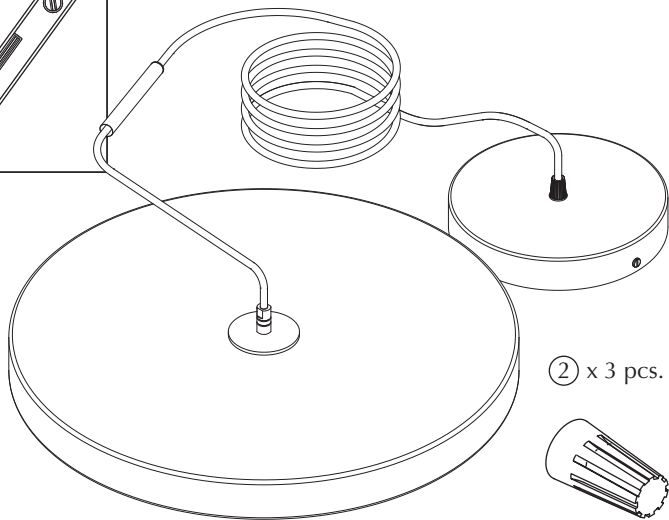

“ The illusion of earthly weightlessness had to be challenged by a light design that defies gravity. ”

ASSEMBLY GUIDE

① x 1 pc.

② x 3 pcs.

Find assembly videos by using the QR code
or by going online at our website
umage.com/instructions