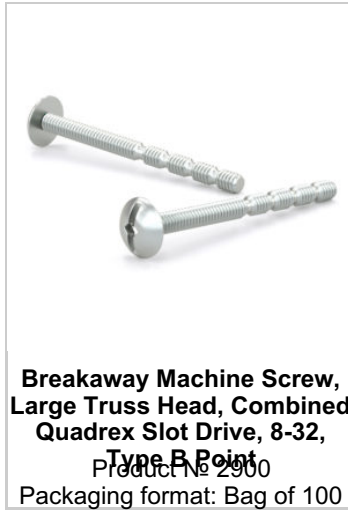

Contemporary Metal Pull - 7265

This pull with unique geometric lines will add a modern touch to furniture and cabinetry.

Product № BP7265160900

Center to Center 6 5/16 in*

Finish Matte Black

Length - Overall Dimensions 9 9/32 in*

SUGGESTED PRODUCTS

Breakaway Machine Screw, Large Truss Head, Combined Quadrex Slot Drive, 8-32, Type B Point
Product № 2905
Packaging format: Bag of 50 units

Breakaway Machine Screw, Large Truss Head, Combined Quadrex Slot Drive, 8-32, Type B Point
Product № 2900
Packaging format: Bag of 100 units