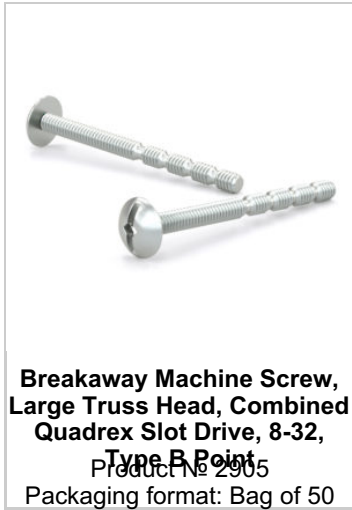

Contemporary Metal Pull - 7265

This pull with unique geometric lines will add a modern touch to furniture and cabinetry.

Product № BP7265160900

Center to Center 6 5/16 in*

Finish Matte Black

Length - Overall Dimensions 9 9/32 in*

SUGGESTED PRODUCTS

Breakaway Machine Screw, Large Truss Head, Combined Quadrex Slot Drive, 8-32, Type B Point
Product № 2905
Packaging format: Bag of 50 units

Breakaway Machine Screw, Large Truss Head, Combined Quadrex Slot Drive, 8-32, Type B Point
Product № 2900
Packaging format: Bag of 100 units