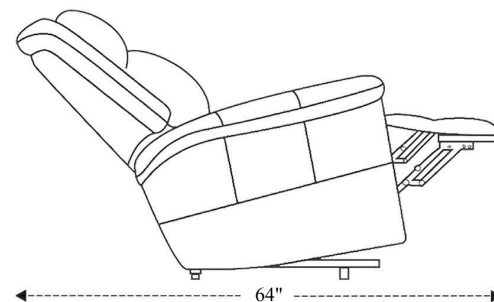

Power Reclining Loveseat

Overall Dimensions	64" x 39" x 42"
Overall Width	64"
Overall Depth	39"
Overall Height	42"
Overall Weight	204.2 lbs.
Fully Reclined	64"
Distance from Wall	4.5"
Back of Seat to end of Chaise	39.5"
Leg Height (Distance from Foot Rest to Floor in Full Recline)	21.5"
Head Height (Distance from Headrest to Floor in Full Recline)	34.5"

Seat Width	23.5"
Seat Depth	21.5"
Seat Height	21"
Arm Width	8.5"
Arm Depth	20"
Arm Height	26.5"
Back Width	23"
Back Height	25.5"
Headrest Extended from Back	6"