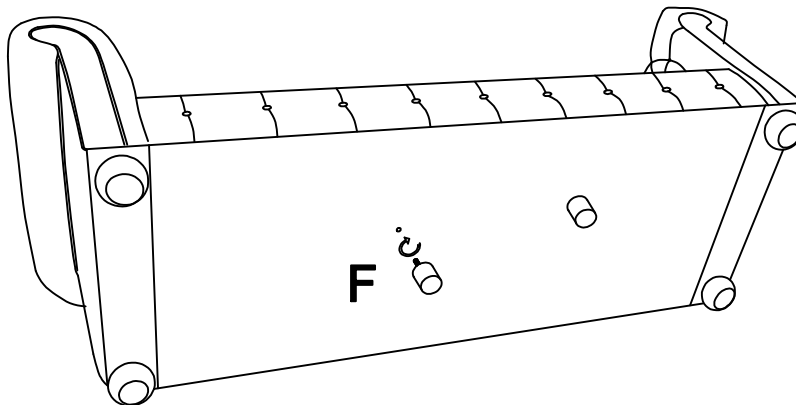

## VELVET TUFTED SOFA

**A** Seat Frame

1pc

**B** Back Frame

1pc

**C** Left Panel

1pc

**D** Right Panel

1pc

**E** Seat Cushion

3pcs

**F** Plastic Leg

2pcs

This page lists all the contents included in the box. As you unpack and prepare for assembly, place the contents on a carpeted or padded area to protect them from damage.

**1** Hook on the Left Panel (C) & Right Panel (D) to Seat Frame (A) properly.

**2** Assembly the Plastic Leg (F) at the bottom of Seat Frame (A) as picture showing.

**3** Hook on the Back Frame (B) to Left Panel (C) & Right Panel (D) properly.