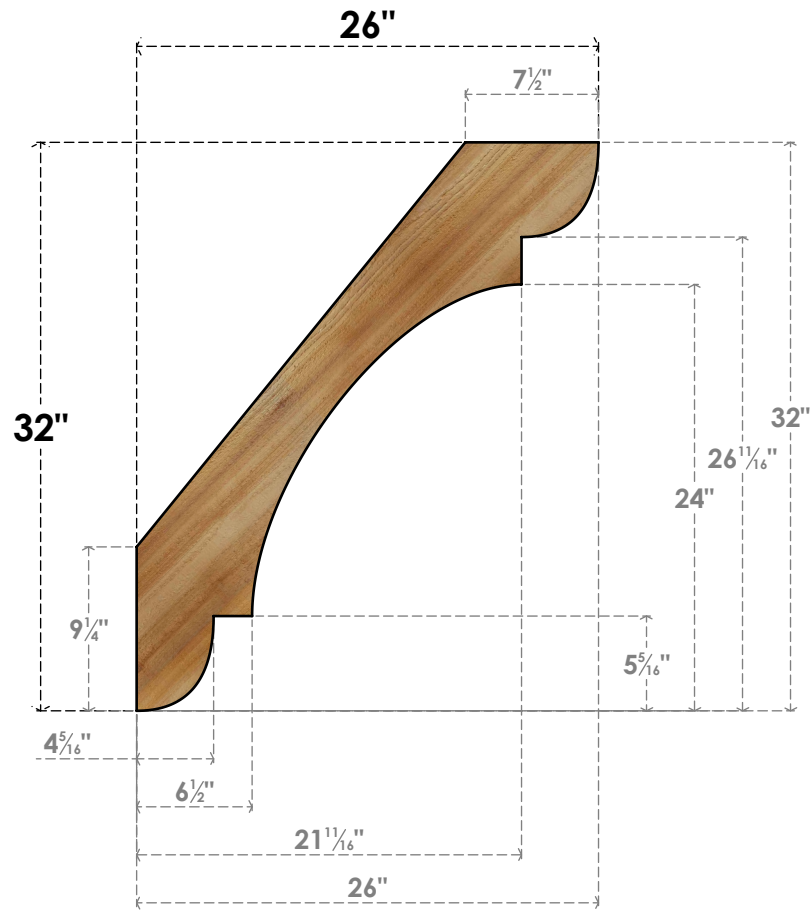

BRC06X26X32OLY00RWR

6"W X 26"D X 32"H OLYMPIC ROUGH SAWN BRACE, WESTERN RED CEDAR

SIDE

FRONT

EKENA MILLWORK
 2300 WEST MAIN ST.
 CLARKSVILLE, TX 75426
 TOLL FREE: 866-607-0453
 WWW.EKENAMILLWORK.COM

NOTES

1. INSTALLATION TO BE COMPLETED IN ACCORDANCE WITH MANUFACTURER'S SPECIFICATIONS.
2. DRAWING MAY NOT BE TO SCALE
3. THIS DRAWING IS INTENDED FOR DESIGN AND PLANNING PURPOSES ONLY.
4. ALL INFORMATION CONTAINED HEREIN WAS CURRENT AT THE TIME OF DEVELOPMENT BUT MUST BE REVIEWED AND APPROVED BY THE PRODUCT MANUFACTURER TO BE CONSIDERED ACCURATE.
5. PRODUCTS ARE NOT KILN DRIED. THIS ITEM IS UNIQUE AND WILL CONTAIN THE NATURAL VARIATIONS THAT THE WOOD SPECIES OFFERS. THIS MAY RESULT IN VARIATIONS UP TO 1/4"