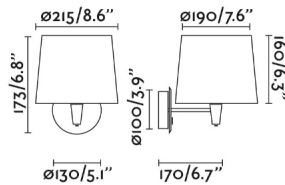

### General characteristics

Fixation	Wall
voltage	120V
Hertz	60Hz
Max. Power	15W