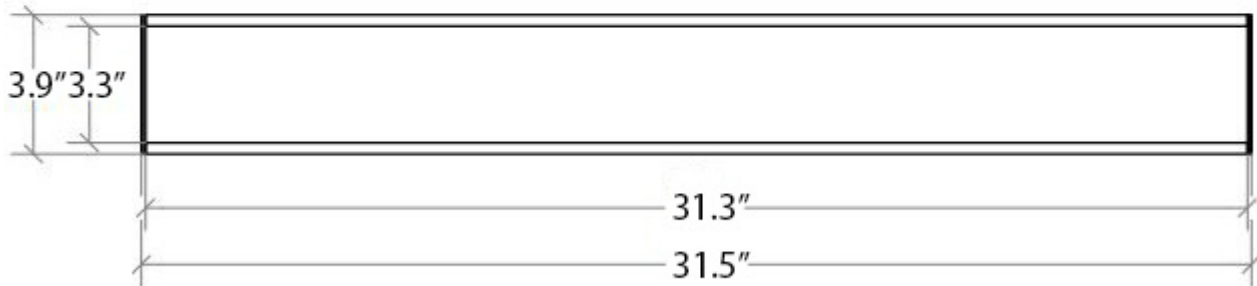

Skuara 52818.29+Skuara 52804.09

Features

- Towel Bar and Accessories Holder with Tumbler, Soap Dish, and Soap Dispenser
- Towel Bar in Polished Chrome, Accessories in Ceramic White
- Solid Brass Base
- Premium Metal Construction for Durability and Reliability
- Installation Hardware Included
- Features Space-Saving Design
- Designer Collection
- Italian Design

SKU# | Option:

- Skuara 52818.29+Skuara 52804.09 | Polished Chrome

Finishes:

 Polished Chrome

 Ceramic White

Related Items:

- Skuara 52818 | Towel Bar
- Skuara 52804.29 | Soap Dispenser
- Skuara 52803.29 | Soap Dish

* WS Bath Collections reserves the right to revise dimensions or information on this sheet without notice

| | | | |
|-----------------------------|---|--|---|
| Collection Skuara | Model Skuara 52818.29+Skuara 52804.09 | Dimensions Metric <i>1 inch = 2.54 cm</i> <i>1 inch = 25.4 mm</i> |  1051 Lea Drive - Collegeville, PA 19426 Tel. 215 513 9400 - Fax 610 831 0215 www.ws bathcollections.com - info@ws bathcollections.com |
|-----------------------------|---|--|---|

Collection
Skudara

Model |
Skudara 52818

Dimensions Metric
1 inch = 2.54 cm
1 inch = 25.4 mm

WS[®]
BATH
COLLECTIONS

1051 Lea Drive - Collegeville, PA 19426
Tel. 215 513 9400 - Fax 610 831 0215
www.ws bathcollections.com - info@ws bathcollections.com