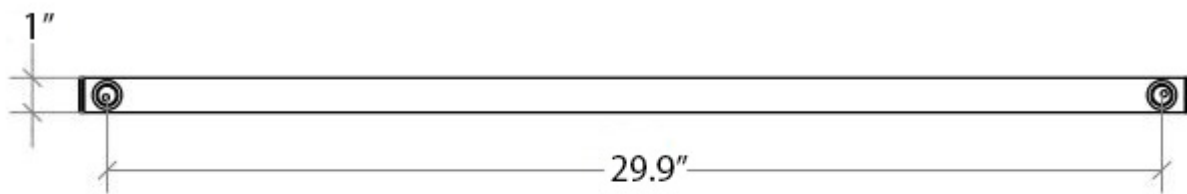

Skuara 52818.29+Skuara 52804.09

Features

- Towel Bar and Accessories Holder with Tumbler, Soap Dish, and Soap Dispenser
- Towel Bar in Polished Chrome, Accessories in Ceramic White
- Solid Brass Base
- Premium Metal Construction for Durability and Reliability
- Installation Hardware Included
- Features Space-Saving Design
- Designer Collection
- Italian Design

SKU# | Option:

- Skuara 52818.29+Skuara 52804.09 | Polished Chrome

Finishes:

 Polished Chrome

 Ceramic White

Related Items:

- Skuara 52818 | Towel Bar
- Skuara 52804.29 | Soap Dispenser
- Skuara 52803.29 | Soap Dish

* WS Bath Collections reserves the right to revise dimensions or information on this sheet without notice

| | | | |
|-----------------------------|---|--|---|
| Collection Skuara | Model Skuara 52818.29+Skuara 52804.09 | Dimensions Metric <i>1 inch = 2.54 cm</i> <i>1 inch = 25.4 mm</i> |  1051 Lea Drive - Collegeville, PA 19426 Tel. 215 513 9400 - Fax 610 831 0215 www.ws bathcollections.com - info@ws bathcollections.com |
|-----------------------------|---|--|---|

Collection
Skudara

Model |
Skudara 52818

Dimensions Metric
1 inch = 2.54 cm
1 inch = 25.4 mm

WS[®]
BATH
COLLECTIONS

1051 Lea Drive - Collegeville, PA 19426
Tel. 215 513 9400 - Fax 610 831 0215
www.ws bathcollections.com - info@ws bathcollections.com