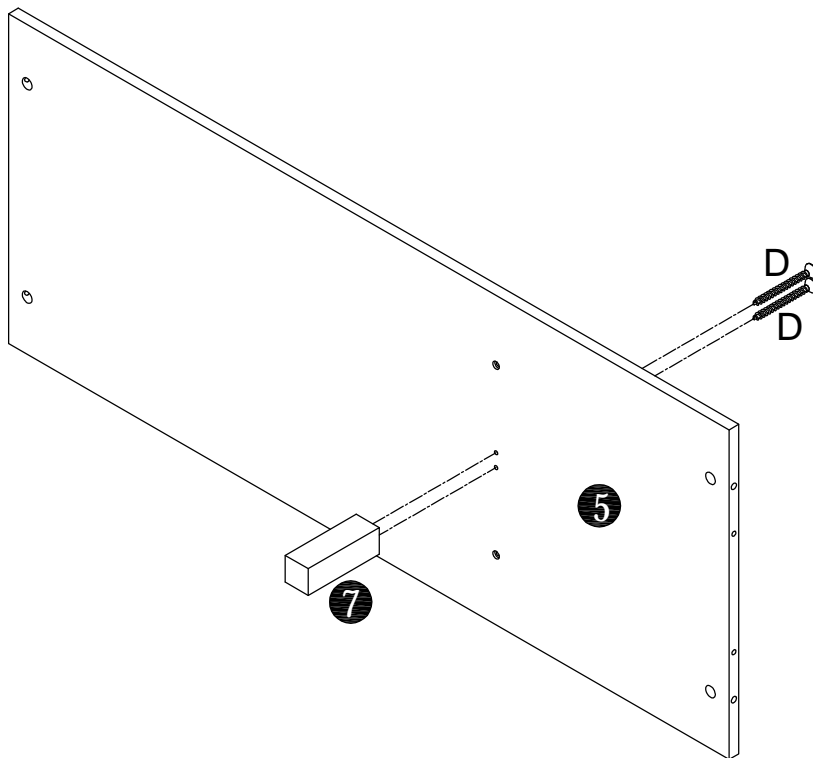

Installation & Assembly

PARTS LIST

NO	DESCRIPTION	SKETCH	QTY	NO	DESCRIPTION	SKETCH	QTY
①	Top panel		1pc	⑥	Fixed shelf		1pc
②	Left side frame		1pc	⑦	Leg		1pc
③	Right side frame		1pc	⑧	Door		3pcs
④	Center divided panel		1pc	⑨	Back panel		2pcs
⑤	Bottom panel		1pc	⑩	Fixed shelf		1pc

HARDWARE LIST

<p>A x 18</p>  <p>Ø6x35mm</p>	<p>B x 18</p>  <p>Ø15x9mm</p>	<p>C x 20</p>  <p>Ø6x30mm</p>	<p>D x 4</p>  <p>Ø4x40mm</p>	<p>E x 6</p> 	<p>F x 36</p>  <p>Ø4x12mm</p>
<p>G x 3</p> 	<p>H x 6</p>  <p>Ø4x18mm</p>	<p>I x 30</p>  <p>Ø2.5x10mm</p>	<p>J x 5</p> 		

1

Ax12pcs

2

Ax6pcs

3

	Bx4pcs
	Cx4pcs

4

	Dx2pcs
---	--------

5

	Cx2pcs
	Dx2pcs

6

	Bx2pcs
	Cx2pcs

7

	Bx6pcs
	Cx6pcs

8

	Bx6pcs
	Cx6pcs
	Jx5pcs