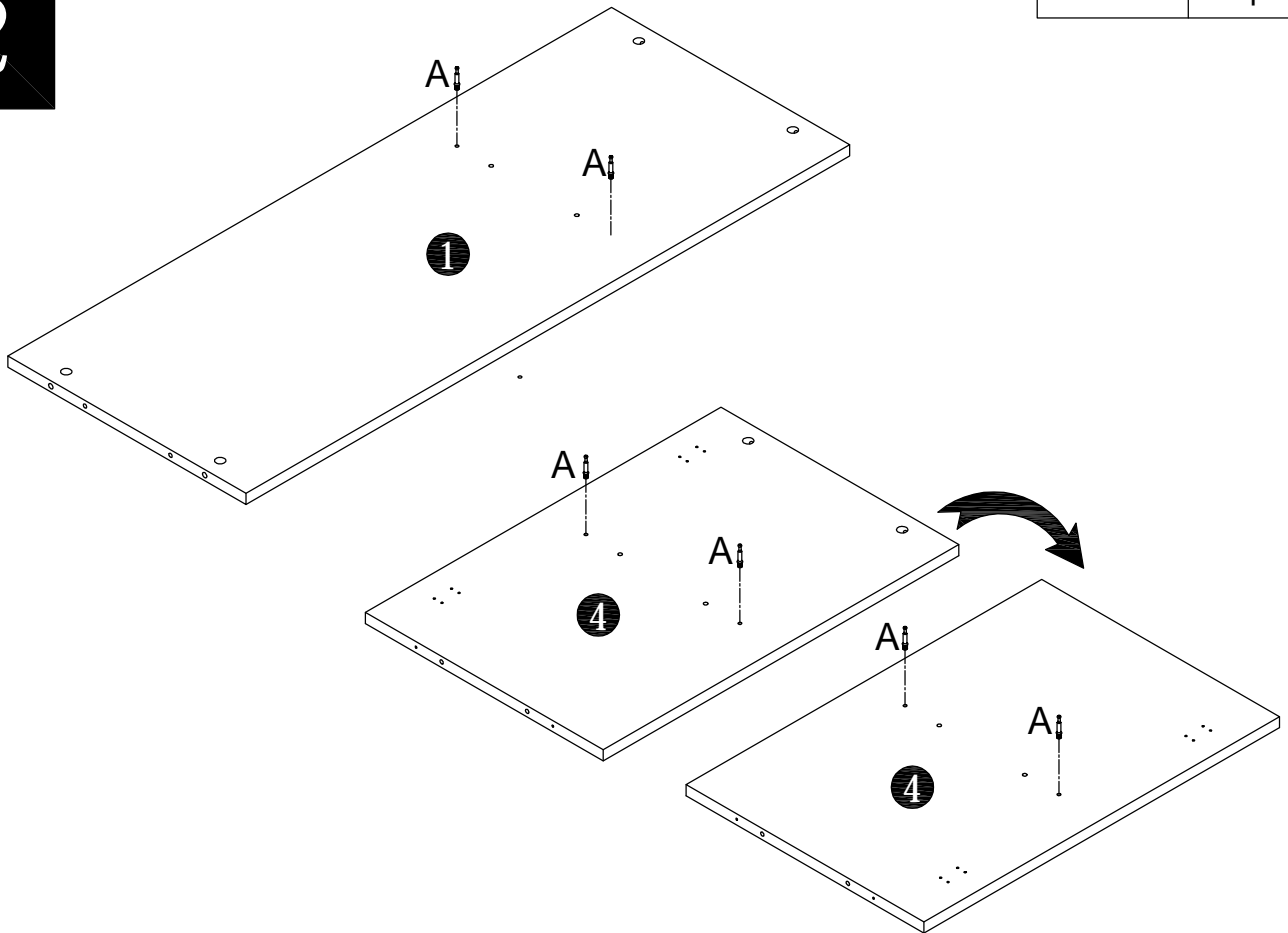

Installation & Assembly

PARTS LIST

NO	DESCRIPTION	SKETCH	QTY	NO	DESCRIPTION	SKETCH	QTY
①	Top panel		1pc	⑥	Fixed shelf		1pc
②	Left side frame		1pc	⑦	Leg		1pc
③	Right side frame		1pc	⑧	Door		3pcs
④	Center divided panel		1pc	⑨	Back panel		2pcs
⑤	Bottom panel		1pc	⑩	Fixed shelf		1pc

HARDWARE LIST

<p>A x 18</p>  <p>Ø6x35mm</p>	<p>B x 18</p>  <p>Ø15x9mm</p>	<p>C x 20</p>  <p>Ø6x30mm</p>	<p>D x 4</p>  <p>Ø4x40mm</p>	<p>E x 6</p> 	<p>F x 36</p>  <p>Ø4x12mm</p>
<p>G x 3</p> 	<p>H x 6</p>  <p>Ø4x18mm</p>	<p>I x 30</p>  <p>Ø2.5x10mm</p>	<p>J x 5</p> 		

1

Ax12pcs

2

Ax6pcs

3

	Bx4pcs
	Cx4pcs

4

	Dx2pcs
---	--------