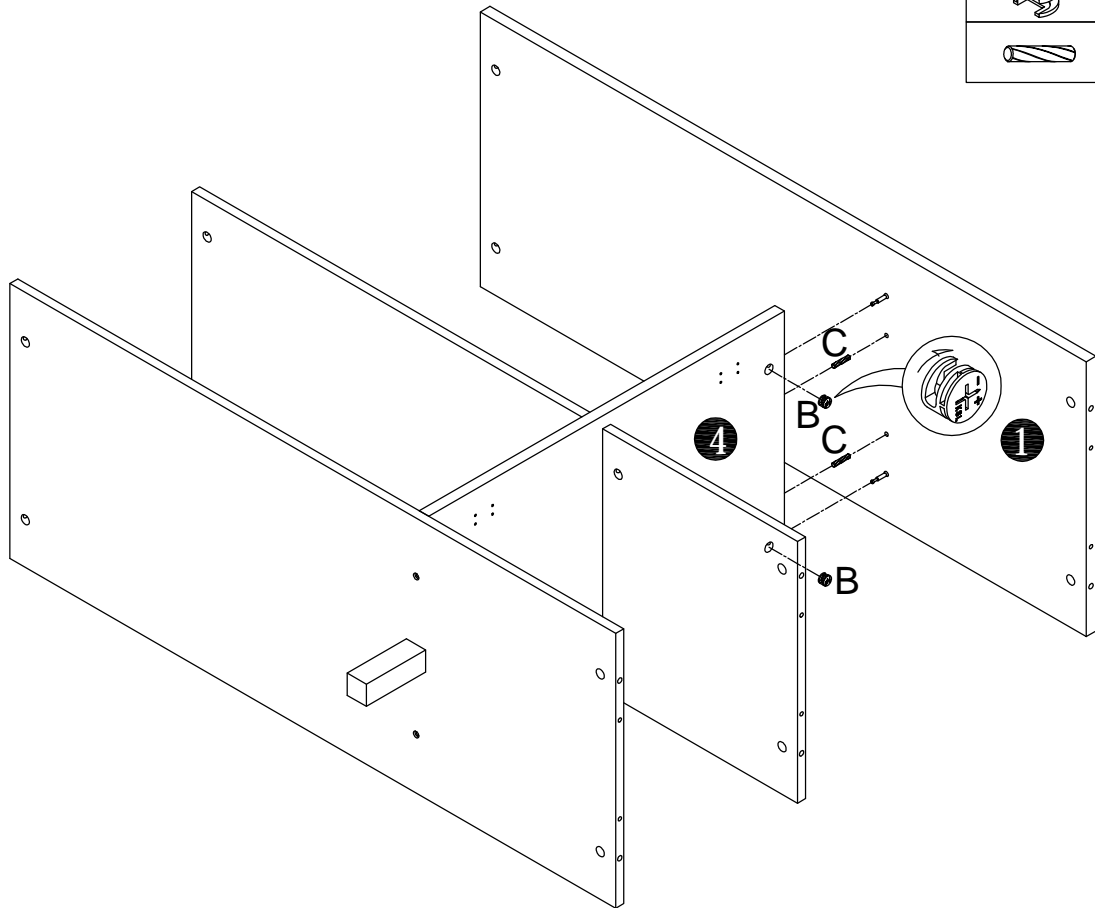

6

	Bx2pcs
	Cx2pcs