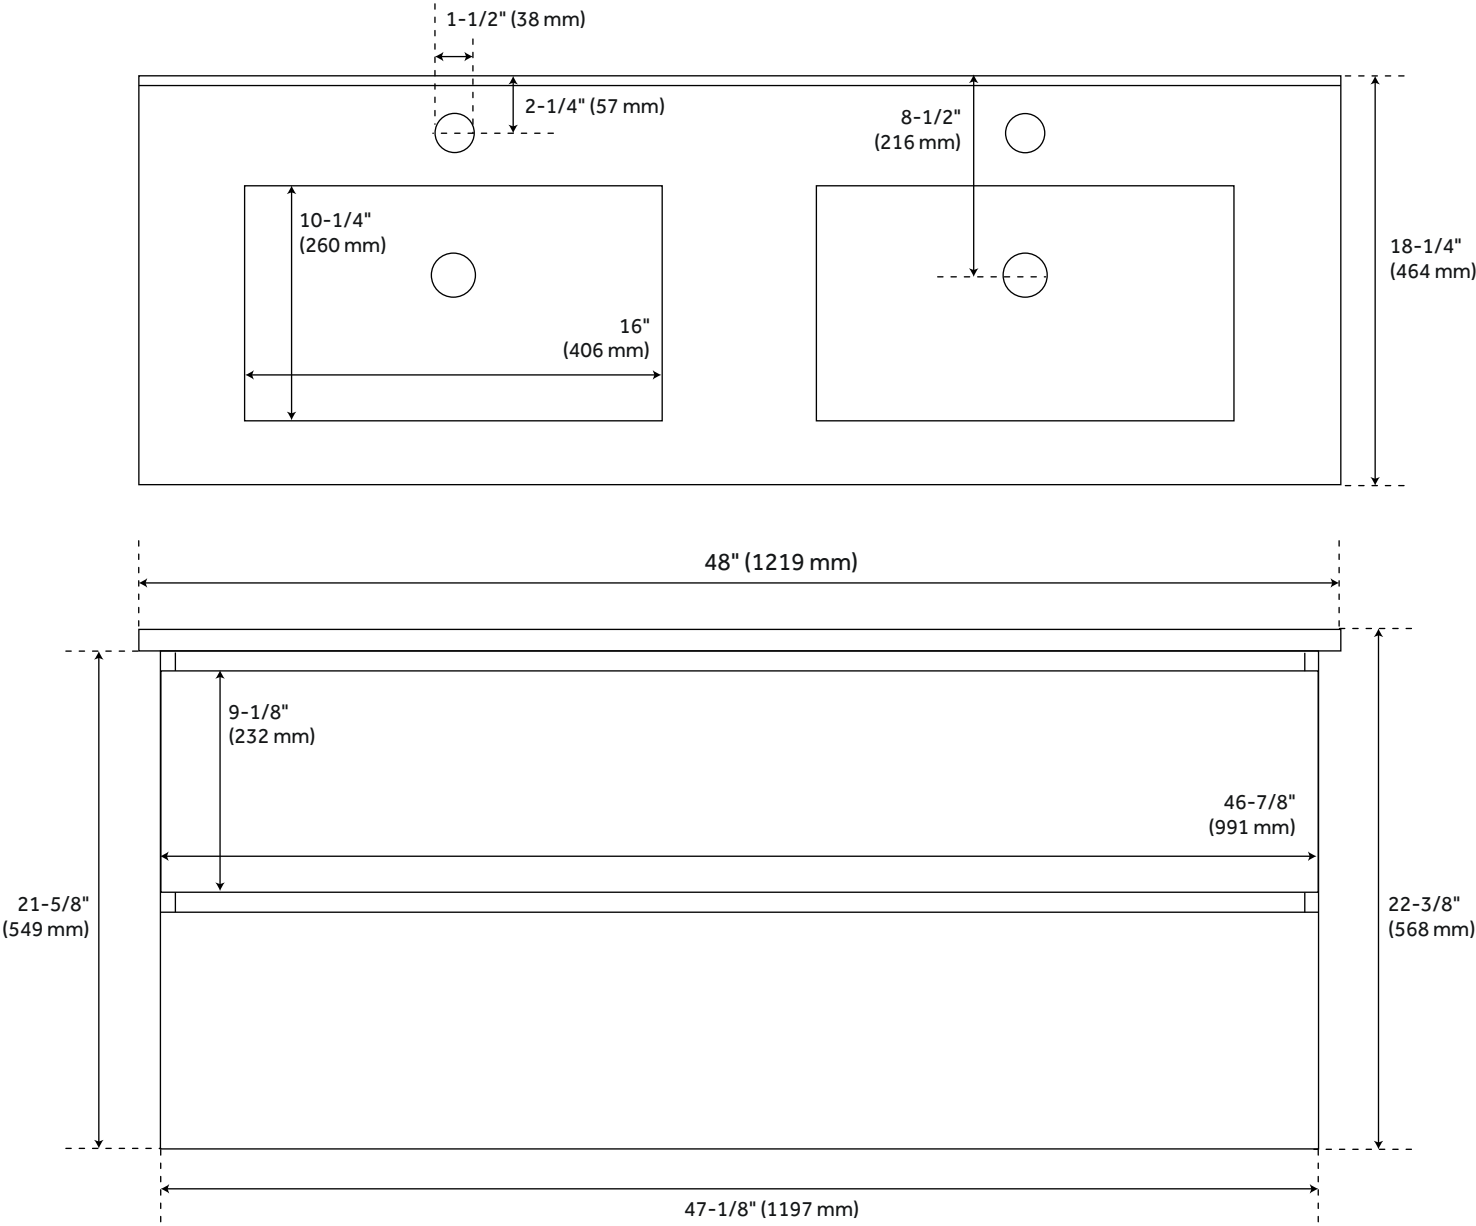

# 48" KIAH WALL-MOUNT DOUBLE VANITY AND SINKS - DESERT OAK WOOD

SKU: 953541-48

## FEATURES

Installation Type: Wall Mount  
Features: Sink Included;Soft-Close Hinges  
Product Finish: Desert Oak Wood  
Material: Wood  
Number of Drawers: 2  
Assembly Required: Yes  
Number of Basins: 2  
Sink Installation: Integral  
Vanity Top Options: White  
Faucet Centers: Single-Hole  
Faucet Included: No  
Vanity Top Material: Ceramic  
Sink Material: Ceramic  
Size: 48"  
Sink Included: Yes  
Sink Color: White  
Vanity Top Included: Yes  
Backsplash: No  
Mirror Included: No

# 48" KIAH WALL-MOUNT DOUBLE VANITY AND SINKS - DESERT OAK WOOD

SKU: 953541-48

All dimensions and specifications are nominal and may vary. Use actual products for accuracy in critical situations.