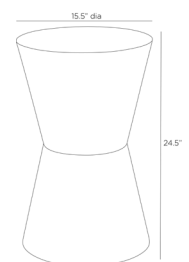

COSTELLO ACCENT TABLE

FAS06

Blonde Burl

H: 24.5 IN

Dia: 15.50 IN

Simple forms meet glam materials in this '70s-influenced design. A tapered hourglass table is elevated in olive ash burl veneer, book-matched at the top and base for a soothing mirrored effect. Finish will vary.