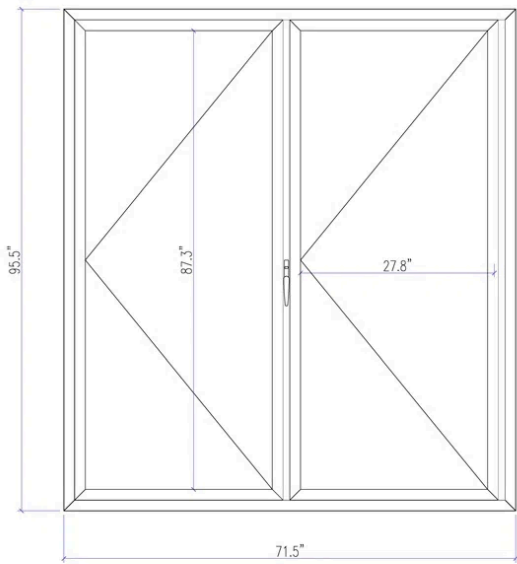

Front View Dimension

Bottom Track Dimension

Our current folding doors come with the high bottom track, which offers the advantages of superior airtightness, sealing, and resistance to water intrusion from outside

We can also customize a low bottom track to accommodate the needs of elderly and disabled individuals, providing easy access

Inside House Orientation

Outside House

Cut Dimension