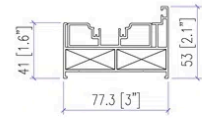

Front View Dimension

Bottom Track Dimension

Our current folding doors come with the high bottom track, which offers the advantages of superior airtightness, sealing, and resistance to water intrusion from outside

We can also customize a low bottom track to accommodate the needs of elderly and disabled individuals, providing easy access

Inside House Orientation

Outside House

Cut Dimension