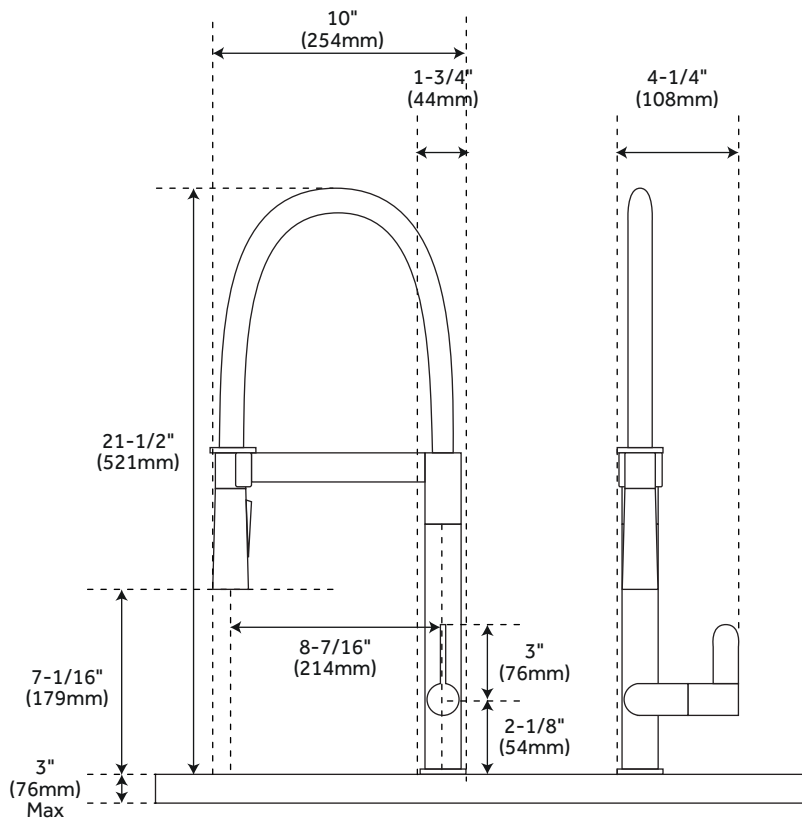

O C A L A

SINGLE-HOLE KITCHEN FAUCET WITH PULL-DOWN SPRING POUT

SKU: 948533

FEATURES

- Spring Action Wand
- Two Function Spray Head
- 360° Swivel Spout

SIGNATURE HARDWARE Lifetime Warranty

See website for detailed warranty information.

CONTENTS

FAUCET PAGE 2

REVISED 01/15/2020

O CALA

SINGLE-HOLE KITCHEN FAUCET WITH PULL-DOWN SPRING POUT

SKU: 948533

FEATURES

Installation Type: Single-Hole
Faucet Holes: 1
Material: Brass
Faucet Centers: Single-Hole
Handle Type: Lever
Features: ADA Compliant, Pull-Down
Design: Modern
Faucet Material: Brass
Length: 4-1/4"
Width: 10"
Height: 21-1/2"
Height To Spout: 7-1/16"
Spout Reach: 8-7/16"
Swivel Spout: Yes
Base Plate Diameter: 1-3/4"
Handle Length: 3"
Height to Bottom of Handle: 2-1/8"
Ceramic Disc Cartridges: Yes
Hot and Cold Indicators: No
Maximum Flow Rate: 1.8 gpm (6.8L/min)
max @ 60 psi

All dimensions and specifications are nominal and may vary. Use actual products for accuracy in critical situations.

REVISED 11/19/2019
Code: SHXCOC100CP/SHXCOC100SS