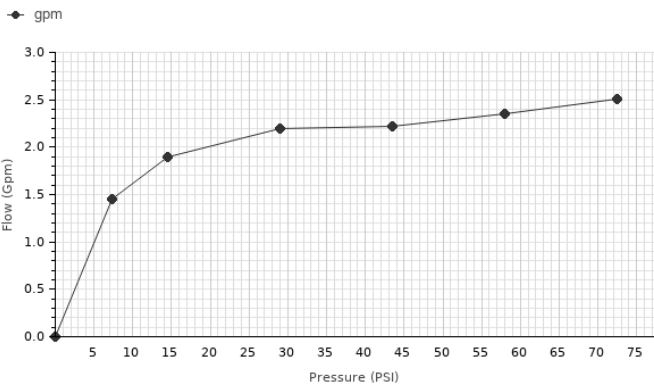

Certifications and quality characteristics

Flow rate diagramme

Pressure (psi)	0	7.25	14.5	29.01	43.51	58.02	72.52
Flow - gpm (±15%)	0	1.45	1.9	2.19	2.22	2.35	2.51