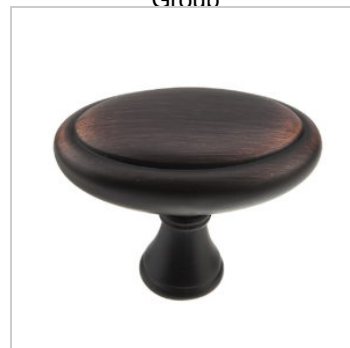

Traditional Metal Pull - 790

With its elegant arched handle and flared ends, this pull is a true classic that will enhance the décor of any kitchen or bathroom.

Product № BP790128900

Center to Center 5 1/32 in*

Finish Matte Black

Length - Overall Dimensions 5 21/32 in*

SUGGESTED PRODUCTS

Traditional Metal Knob - 7903

Product № BP79032900
Color Group: Black Group

Traditional Metal Knob - 7903

Product № BP79032AE
Color Group: Yellow and Brass Group

Traditional Metal Knob - 7903

Product № BP79032CHBRZ
Color Group: Yellow and Brass Group

Traditional Metal Knob - 7903

Product № BP79032180
Color Group: Gray and Chrome Group

Traditional Metal Knob - 7904

Product № BP79040AE
Color Group: Yellow and Brass Group

Traditional Metal Knob - 7904

Product № BP79040143
Color Group: Gray and Chrome Group

Traditional Metal Knob - 7904

Product № BP79040BORB
Color Group: Brown and Bronze Group