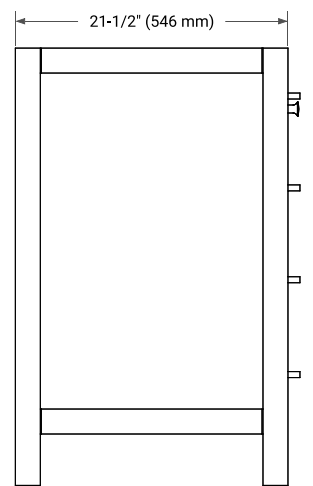

72" DOUBLE SINK BASE CABINET

BASE CABINET DIMENSIONS

72" W x 21.5" D x 34.5" H

FEATURES

- Solid wood frame & plywood panels
- Dovetail drawers and joints
- Soft closing doors & drawers

HARDWARE FINISHES*

Brushed Nickel Satin Brass Matte Black Polished Chrome

PLAN VIEW

73" DOUBLE RECTANGLE SINK COUNTERTOP WITH 0.75" THICKNESS

OVERALL DIMENSIONS

73" W x 22" D x 0.75" H

COUNTERTOP OPTIONS

Carrara Marble

FEATURES

- Solid countertop with mitered edges & seams
- Undermount white rectangular sink
- Pre-drilled for 8" widespread faucet

INCLUDED

- Countertop
- Matching Backsplash
- Rectangle Sinks

COUNTERTOP PLAN VIEW

EDGE SIDE VIEW

THREE DIMENSIONAL COUNTERTOP VIEW