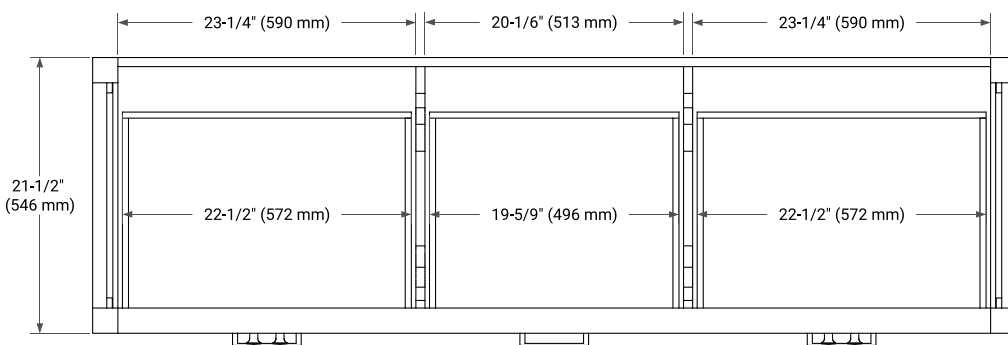

72" DOUBLE SINK BASE CABINET

BASE CABINET DIMENSIONS

72" W x 21.5" D x 34.5" H

FEATURES

- Solid wood frame & plywood panels
- Dovetail drawers and joints
- Soft closing doors & drawers

HARDWARE FINISHES*

Brushed Nickel Satin Brass Matte Black Polished Chrome

PLAN VIEW

73" DOUBLE RECTANGLE SINK COUNTERTOP WITH 0.75" THICKNESS

OVERALL DIMENSIONS

73" W x 22" D x 0.75" H

COUNTERTOP OPTIONS

Carrara Marble

FEATURES

- Solid countertop with mitered edges & seams
- Undermount white rectangular sink
- Pre-drilled for 8" widespread faucet

INCLUDED

- Countertop
- Matching Backsplash
- Rectangle Sinks

COUNTERTOP PLAN VIEW

EDGE SIDE VIEW

THREE DIMENSIONAL COUNTERTOP VIEW