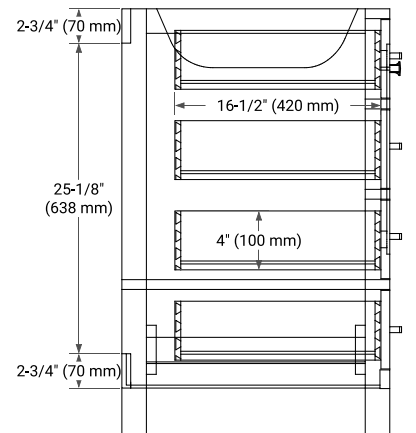

72" DOUBLE SINK BASE CABINET

BASE CABINET DIMENSIONS

72" W x 21.5" D x 34.5" H

FEATURES

- Solid wood frame & plywood panels
- Dovetail drawers and joints
- Soft closing doors & drawers

HARDWARE FINISHES*

Brushed Nickel Satin Brass Matte Black Polished Chrome

PLAN VIEW

73" DOUBLE RECTANGLE SINK COUNTERTOP WITH 0.75" THICKNESS

OVERALL DIMENSIONS

73" W x 22" D x 0.75" H

COUNTERTOP OPTIONS

Carrara Marble

FEATURES

- Solid countertop with mitered edges & seams
- Undermount white rectangular sink
- Pre-drilled for 8" widespread faucet

INCLUDED

- Countertop
- Matching Backsplash
- Rectangle Sinks

COUNTERTOP PLAN VIEW

EDGE SIDE VIEW

THREE DIMENSIONAL COUNTERTOP VIEW