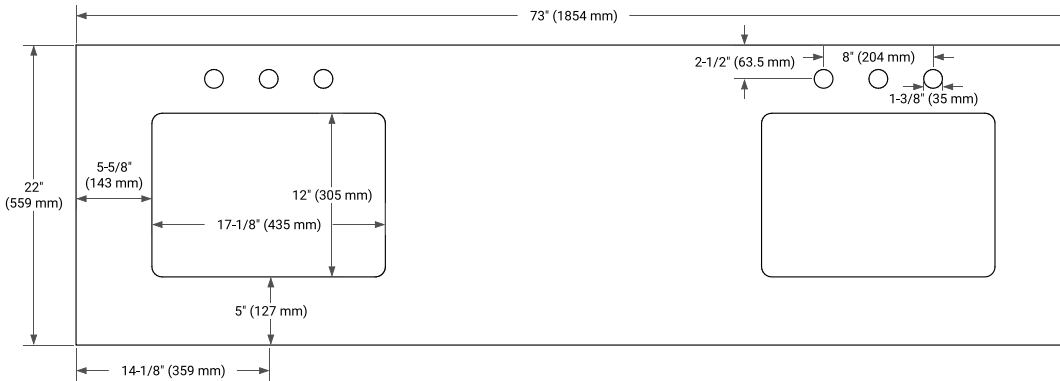

72" DOUBLE SINK BASE CABINET

BASE CABINET DIMENSIONS

72" W x 21.5" D x 34.5" H

FEATURES

- Solid wood frame & plywood panels
- Dovetail drawers and joints
- Soft closing doors & drawers

HARDWARE FINISHES*

Brushed Nickel Satin Brass Matte Black Polished Chrome

PLAN VIEW

73" DOUBLE RECTANGLE SINK COUNTERTOP WITH 0.75" THICKNESS

OVERALL DIMENSIONS

73" W x 22" D x 0.75" H

COUNTERTOP OPTIONS

Carrara Marble

FEATURES

- Solid countertop with mitered edges & seams
- Undermount white rectangular sink
- Pre-drilled for 8" widespread faucet

INCLUDED

- Countertop
- Matching Backsplash
- Rectangle Sinks

COUNTERTOP PLAN VIEW

EDGE SIDE VIEW

THREE DIMENSIONAL COUNTERTOP VIEW