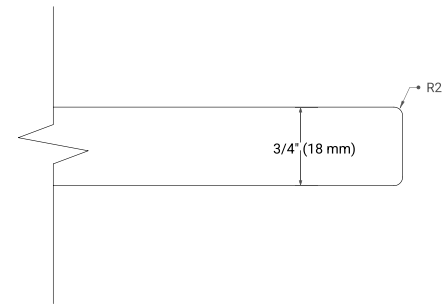

72" DOUBLE SINK BASE CABINET

BASE CABINET DIMENSIONS

72" W x 21.5" D x 34.5" H

FEATURES

- Solid wood frame & plywood panels
- Dovetail drawers and joints
- Soft closing doors & drawers

HARDWARE FINISHES*

Brushed Nickel Satin Brass Matte Black Polished Chrome

PLAN VIEW

73" DOUBLE RECTANGLE SINK COUNTERTOP WITH 0.75" THICKNESS

OVERALL DIMENSIONS

73" W x 22" D x 0.75" H

COUNTERTOP OPTIONS

Carrara Marble

FEATURES

- Solid countertop with mitered edges & seams
- Undermount white rectangular sink
- Pre-drilled for 8" widespread faucet

INCLUDED

- Countertop
- Matching Backsplash
- Rectangle Sinks

COUNTERTOP PLAN VIEW

EDGE SIDE VIEW

THREE DIMENSIONAL COUNTERTOP VIEW