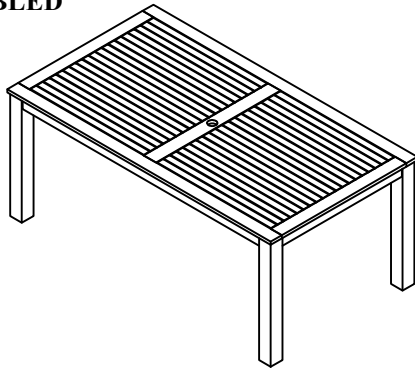

### PARTS LIST

A : Top

1 pc

B : Legs

4 pcs

FULLY ASSEMBLED

HARDWARE LIST

 Allen Head Bolt Ø8 x 55mm (H1)	 Flat Washer Ø8 x Ø18mm (H2)
8 Pcs	8 Pcs
 Spring Washer Ø8x Ø15mm (H3)	 Allen Key 4 x 110mm (H4)
8 Pcs	1 Pc