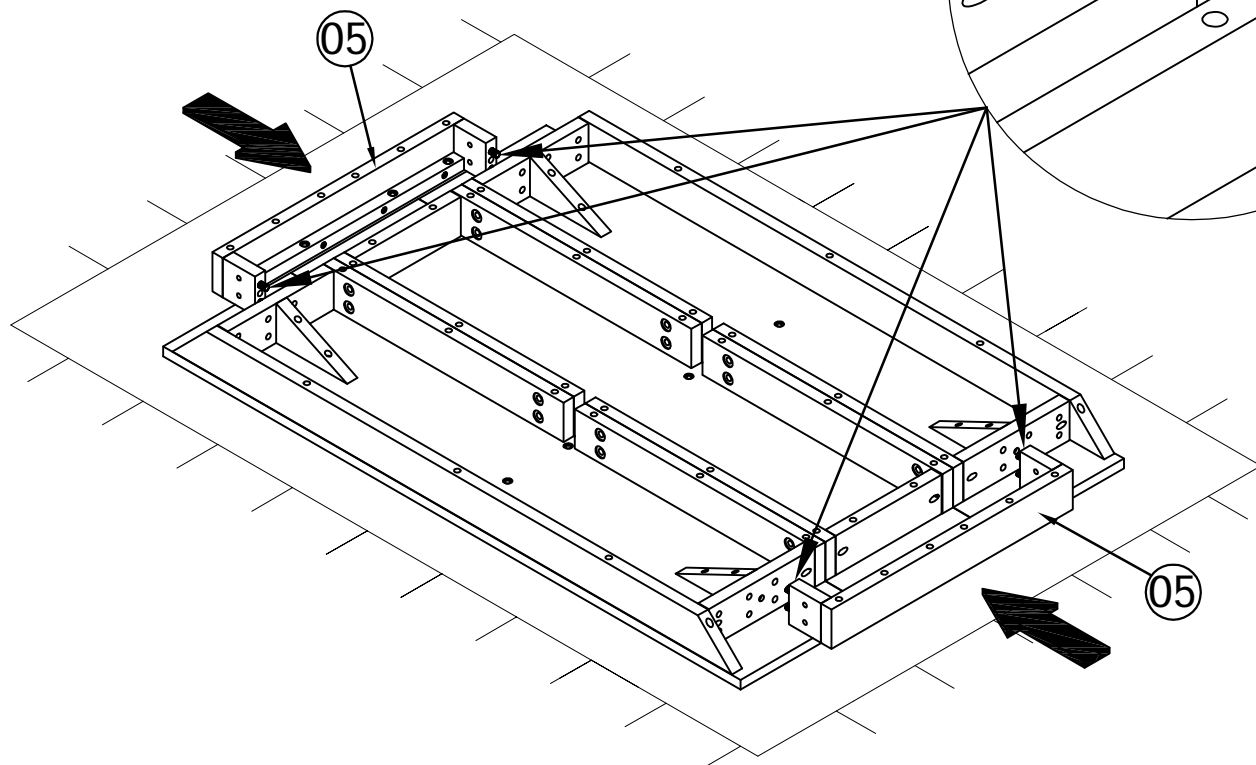

Installation & Assembly

DINING TABLE 48. (122cm)
TABLE DE SALLE À MÀNER
MESA DE COMEDOR

⚠ WARNING:

CHOKING HAZARD
 Small Parts
 Not for children under 3 years.
 To be Assembled by an Adult

⚠ ATTENTION:

RISQUE D'ÉTOUFFEMENT
 Petites parties
 Ne convient pas aux enfants de
 moins de 3 ans.
 Doit être assemblé par un adulte

⚠ ADVERTENCIA

PELIGRO DE ASFIXIA
 Partes pequeñas
 No apta para niños menores
 de 3 años
 A ser ensamblado por un adulto

Not Included
 Non Inclus
 No Incluido

80%

20124 (M6*30mm)

80%

-  20365 (M8*13mm)
16x
-  20432 (M8*35mm)
16x

100%

100%

21422 (4*30mm)
12x

180°

ENGLISH

Thank you for your purchase. We hope you and your kids will love it!
Please keep these assembly instructions for future reference.

Important:

Safety is our number one concern – please follow these simple safety tips:
Remember to check and tighten bolts/hardware once every few month, as these may loosen with use over time.