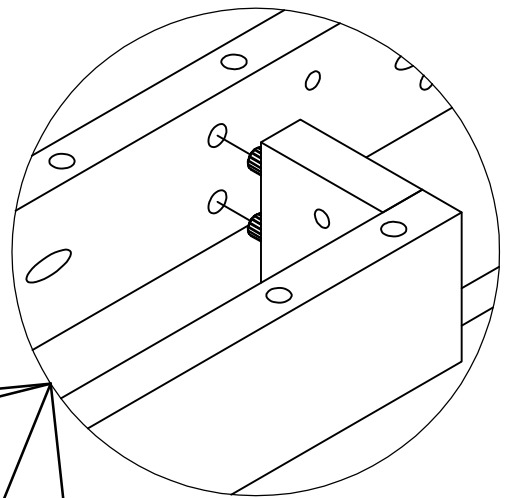

Installation & Assembly

DINING TABLE 48. (122cm)
TABLE DE SALLE À MÀNER
MESA DE COMEDOR

⚠ WARNING:

CHOKING HAZARD
 Small Parts
 Not for children under 3 years.
 To be Assembled by an Adult

⚠ ATTENTION:

RISQUE D'ÉTOUFFEMENT
 Petites parties
 Ne convient pas aux enfants de
 moins de 3 ans.
 Doit être assemblé par un adulte

⚠ ADVERTENCIA

PELIGRO DE ASFIXIA
 Partes pequeñas
 No apta para niños menores
 de 3 años
 A ser ensamblado por un adulto

Not Included
 Non Inclus
 No Incluido

80%

20124 (M6*30mm)

80%

-  20365 (M8*13mm)
16x
-  20432 (M8*35mm)
16x

100%

100%

21422 (4*30mm)
12x

180°

ENGLISH

Thank you for your purchase. We hope you and your kids will love it!
Please keep these assembly instructions for future reference.

Important:

Safety is our number one concern – please follow these simple safety tips:
Remember to check and tighten bolts/hardware once every few month, as these may loosen with use over time.