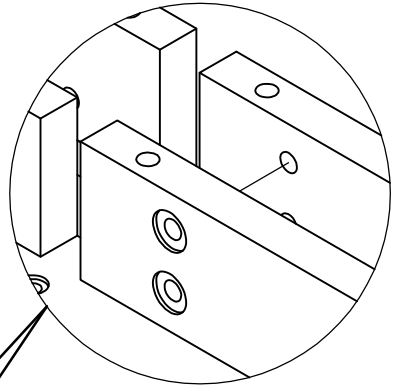

Installation & Assembly

DINING TABLE 48. (122cm)
TABLE DE SALLE À MÀNER
MESA DE COMEDOR

⚠ WARNING:

CHOKING HAZARD
 Small Parts
 Not for children under 3 years.
 To be Assembled by an Adult

⚠ ATTENTION:

RISQUE D'ÉTOUFFEMENT
 Petites parties
 Ne convient pas aux enfants de
 moins de 3 ans.
 Doit être assemblé par un adulte

⚠ ADVERTENCIA

PELIGRO DE ASFIXIA
 Partes pequeñas
 No apta para niños menores
 de 3 años
 A ser ensamblado por un adulto

Not Included
 Non Inclus
 No Incluido

80%

20124 (M6*30mm)

80%

-  20365 (M8*13mm)
16x
-  20432 (M8*35mm)
16x

100%

100%

21422 (4*30mm)
12x

180°

ENGLISH

Thank you for your purchase. We hope you and your kids will love it!
Please keep these assembly instructions for future reference.

Important:

Safety is our number one concern – please follow these simple safety tips:
Remember to check and tighten bolts/hardware once every few month, as these may loosen with use over time.