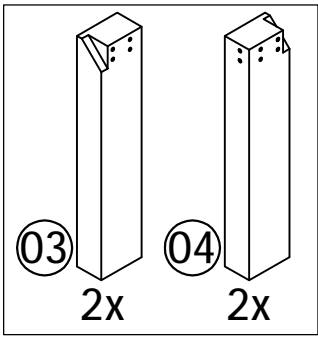

Installation & Assembly

DINING TABLE 48. (122cm)
TABLE DE SALLE À MÀNER
MESA DE COMEDOR

⚠ WARNING:

CHOKING HAZARD
 Small Parts
 Not for children under 3 years.
 To be Assembled by an Adult

⚠ ATTENTION:

RISQUE D'ÉTOUFFEMENT
 Petites parties
 Ne convient pas aux enfants de
 moins de 3 ans.
 Doit être assemblé par un adulte

⚠ ADVERTENCIA

PELIGRO DE ASFIXIA
 Partes pequeñas
 No apta para niños menores
 de 3 años
 A ser ensamblado por un adulto

Not Included
 Non Inclus
 No Incluido

80%

20124 (M6*30mm)

80%

-  20365 (M8*13mm)
16x
-  20432 (M8*35mm)
16x

100%

100%

21422 (4*30mm)
12x

180°

ENGLISH

Thank you for your purchase. We hope you and your kids will love it!
Please keep these assembly instructions for future reference.

Important:

Safety is our number one concern – please follow these simple safety tips:
Remember to check and tighten bolts/hardware once every few month, as these may loosen with use over time.