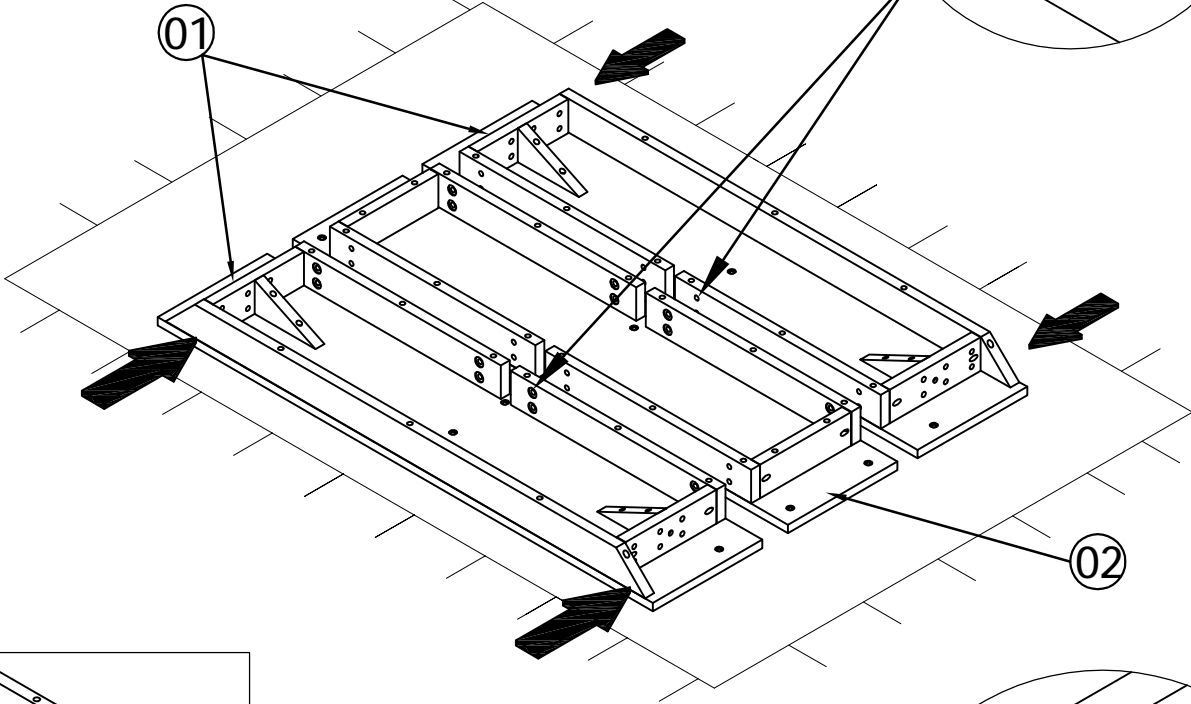

Installation & Assembly

DINING TABLE 48. (122cm)
TABLE DE SALLE À MÀNER
MESA DE COMEDOR

⚠ WARNING:

CHOKING HAZARD
 Small Parts
 Not for children under 3 years.
 To be Assembled by an Adult

⚠ ATTENTION:

RISQUE D'ÉTOUFFEMENT
 Petites parties
 Ne convient pas aux enfants de
 moins de 3 ans.
 Doit être assemblé par un adulte

⚠ ADVERTENCIA

PELIGRO DE ASFIXIA
 Partes pequeñas
 No apta para niños menores
 de 3 años
 A ser ensamblado por un adulto

Not Included
 Non Inclus
 No Incluido

80%

20124 (M6*30mm)

80%

-  20365 (M8*13mm)
16x
-  20432 (M8*35mm)
16x

100%

100%

21422 (4*30mm)
12x

180°

ENGLISH

Thank you for your purchase. We hope you and your kids will love it!
Please keep these assembly instructions for future reference.

Important:

Safety is our number one concern – please follow these simple safety tips:
Remember to check and tighten bolts/hardware once every few month, as these may loosen with use over time.