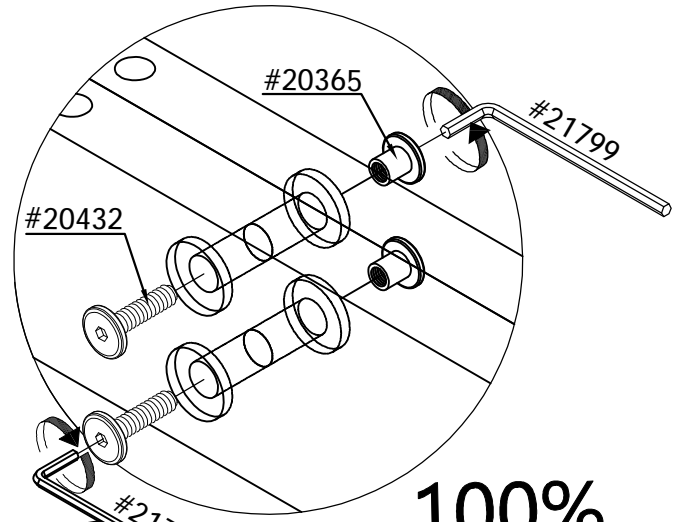

⚠ ADVERTENCIA

PELIGRO DE ASFIXIA
 Partes pequeñas
 No apta para niños menores
 de 3 años
 A ser ensamblado por un adulto

Not Included
 Non Inclus
 No Incluido

80%

20124 (M6*30mm)

80%

-  20365 (M8*13mm)
16x
-  20432 (M8*35mm)
16x

100%

100%

21422 (4*30mm)
12x

180°

ENGLISH

Thank you for your purchase. We hope you and your kids will love it!
Please keep these assembly instructions for future reference.

Important:

Safety is our number one concern – please follow these simple safety tips:
Remember to check and tighten bolts/hardware once every few month, as these may loosen with use over time.