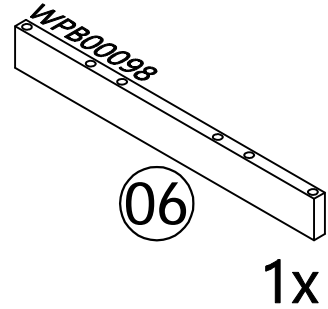

Installation & Assembly

DINING TABLE 48. (122cm)
TABLE DE SALLE À MÀNER
MESA DE COMEDOR

⚠ WARNING:

CHOKING HAZARD
 Small Parts
 Not for children under 3 years.
 To be Assembled by an Adult

⚠ ATTENTION:

RISQUE D'ÉTOUFFEMENT
 Petites parties
 Ne convient pas aux enfants de
 moins de 3 ans.
 Doit être assemblé par un adulte

⚠ ADVERTENCIA

PELIGRO DE ASFIXIA
 Partes pequeñas
 No apta para niños menores
 de 3 años
 A ser ensamblado por un adulto

Not Included
 Non Inclus
 No Incluido

80%

20124 (M6*30mm)

80%

-  20365 (M8*13mm)
16x
-  20432 (M8*35mm)
16x

100%

100%

21422 (4*30mm)
12x

180°

ENGLISH

Thank you for your purchase. We hope you and your kids will love it!
Please keep these assembly instructions for future reference.

Important:

Safety is our number one concern – please follow these simple safety tips:
Remember to check and tighten bolts/hardware once every few month, as these may loosen with use over time.