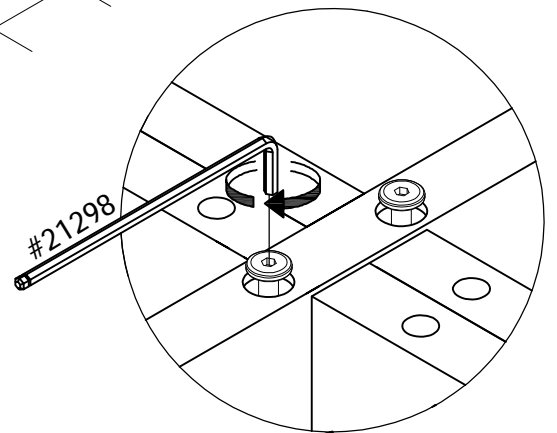

Installation & Assembly

DINING TABLE 48. (122cm)
TABLE DE SALLE À MÀNER
MESA DE COMEDOR

⚠ WARNING:

CHOKING HAZARD
 Small Parts
 Not for children under 3 years.
 To be Assembled by an Adult

⚠ ATTENTION:

RISQUE D'ÉTOUFFEMENT
 Petites parties
 Ne convient pas aux enfants de
 moins de 3 ans.
 Doit être assemblé par un adulte

⚠ ADVERTENCIA

PELIGRO DE ASFIXIA
 Partes pequeñas
 No apta para niños menores
 de 3 años
 A ser ensamblado por un adulto

Not Included
 Non Inclus
 No Incluido

80%

20124 (M6*30mm)

80%

-  20365 (M8*13mm)
16x
-  20432 (M8*35mm)
16x

100%

100%

21422 (4*30mm)
12x

180°

ENGLISH

Thank you for your purchase. We hope you and your kids will love it!
Please keep these assembly instructions for future reference.

Important:

Safety is our number one concern – please follow these simple safety tips:
Remember to check and tighten bolts/hardware once every few month, as these may loosen with use over time.