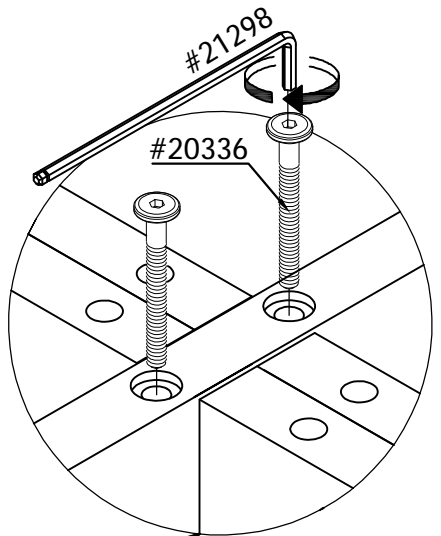

Installation & Assembly

DINING TABLE 48. (122cm)
TABLE DE SALLE À MÀNER
MESA DE COMEDOR

⚠ WARNING:

CHOKING HAZARD
 Small Parts
 Not for children under 3 years.
 To be Assembled by an Adult

⚠ ATTENTION:

RISQUE D'ÉTOUFFEMENT
 Petites parties
 Ne convient pas aux enfants de
 moins de 3 ans.
 Doit être assemblé par un adulte

⚠ ADVERTENCIA

PELIGRO DE ASFIXIA
 Partes pequeñas
 No apta para niños menores
 de 3 años
 A ser ensamblado por un adulto

Not Included
 Non Inclus
 No Incluido

80%

20124 (M6*30mm)

80%

-  20365 (M8*13mm)
16x
-  20432 (M8*35mm)
16x

100%

100%

21422 (4*30mm)
12x

180°

ENGLISH

Thank you for your purchase. We hope you and your kids will love it!
Please keep these assembly instructions for future reference.

Important:

Safety is our number one concern – please follow these simple safety tips:
Remember to check and tighten bolts/hardware once every few month, as these may loosen with use over time.