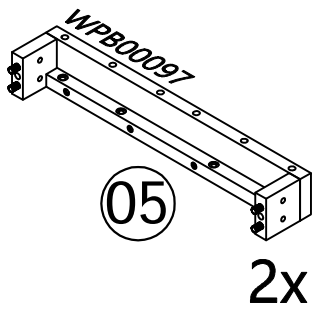

Installation & Assembly

DINING TABLE 48. (122cm)
TABLE DE SALLE À MÀNER
MESA DE COMEDOR

⚠ WARNING:

CHOKING HAZARD
 Small Parts
 Not for children under 3 years.
 To be Assembled by an Adult

⚠ ATTENTION:

RISQUE D'ÉTOUFFEMENT
 Petites parties
 Ne convient pas aux enfants de
 moins de 3 ans.
 Doit être assemblé par un adulte

⚠ ADVERTENCIA

PELIGRO DE ASFIXIA
 Partes pequeñas
 No apta para niños menores
 de 3 años
 A ser ensamblado por un adulto

Not Included
 Non Inclus
 No Incluido

80%

20124 (M6*30mm)

80%

-  20365 (M8*13mm)
16x
-  20432 (M8*35mm)
16x

100%

100%

21422 (4*30mm)
12x

180°

ENGLISH

Thank you for your purchase. We hope you and your kids will love it!
Please keep these assembly instructions for future reference.

Important:

Safety is our number one concern – please follow these simple safety tips:
Remember to check and tighten bolts/hardware once every few month, as these may loosen with use over time.