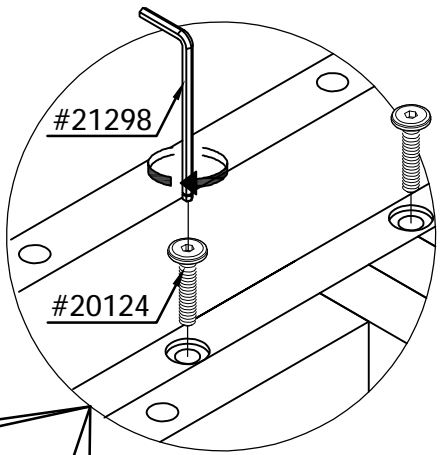

Installation & Assembly

DINING TABLE 48. (122cm)
TABLE DE SALLE À MÀNER
MESA DE COMEDOR

⚠ WARNING:

CHOKING HAZARD
 Small Parts
 Not for children under 3 years.
 To be Assembled by an Adult

⚠ ATTENTION:

RISQUE D'ÉTOUFFEMENT
 Petites parties
 Ne convient pas aux enfants de
 moins de 3 ans.
 Doit être assemblé par un adulte

⚠ ADVERTENCIA

PELIGRO DE ASFIXIA
 Partes pequeñas
 No apta para niños menores
 de 3 años
 A ser ensamblado por un adulto

Not Included
 Non Inclus
 No Incluido

80%

20124 (M6*30mm)

80%

-  20365 (M8*13mm)
16x
-  20432 (M8*35mm)
16x

100%

100%

21422 (4*30mm)
12x

180°

ENGLISH

Thank you for your purchase. We hope you and your kids will love it!
Please keep these assembly instructions for future reference.

Important:

Safety is our number one concern – please follow these simple safety tips:
Remember to check and tighten bolts/hardware once every few month, as these may loosen with use over time.