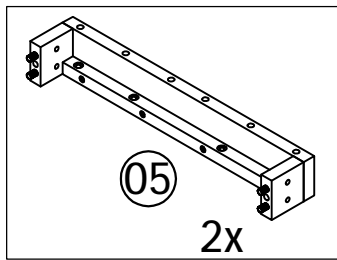

Installation & Assembly

DINING TABLE 48. (122cm)
TABLE DE SALLE À MÀNER
MESA DE COMEDOR

⚠ WARNING:

CHOKING HAZARD
 Small Parts
 Not for children under 3 years.
 To be Assembled by an Adult

⚠ ATTENTION:

RISQUE D'ÉTOUFFEMENT
 Petites parties
 Ne convient pas aux enfants de
 moins de 3 ans.
 Doit être assemblé par un adulte

⚠ ADVERTENCIA

PELIGRO DE ASFIXIA
 Partes pequeñas
 No apta para niños menores
 de 3 años
 A ser ensamblado por un adulto

Not Included
 Non Inclus
 No Incluido

80%

20124 (M6*30mm)

80%

-  20365 (M8*13mm)
16x
-  20432 (M8*35mm)
16x

100%

100%

21422 (4*30mm)
12x

180°

ENGLISH

Thank you for your purchase. We hope you and your kids will love it!
Please keep these assembly instructions for future reference.

Important:

Safety is our number one concern – please follow these simple safety tips:
Remember to check and tighten bolts/hardware once every few month, as these may loosen with use over time.