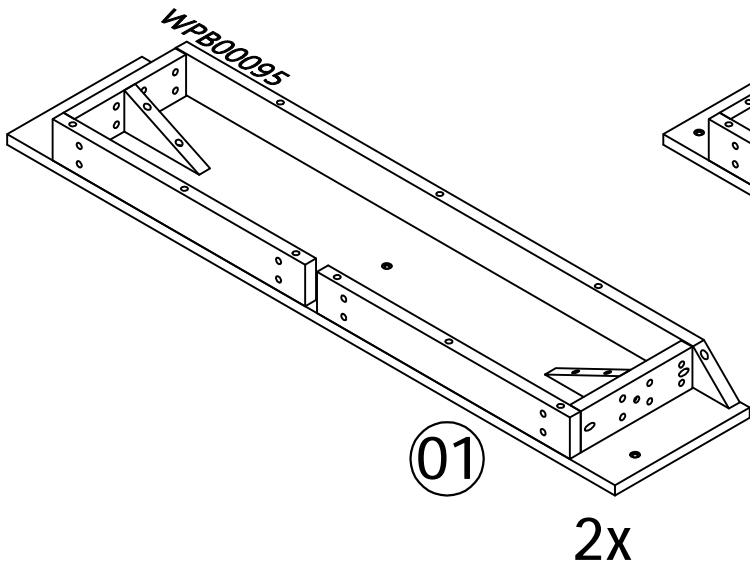

Installation & Assembly

DINING TABLE 48. (122cm)
TABLE DE SALLE À MÀNER
MESA DE COMEDOR

⚠ WARNING:

CHOKING HAZARD
 Small Parts
 Not for children under 3 years.
 To be Assembled by an Adult

⚠ ATTENTION:

RISQUE D'ÉTOUFFEMENT
 Petites parties
 Ne convient pas aux enfants de
 moins de 3 ans.
 Doit être assemblé par un adulte

⚠ ADVERTENCIA

PELIGRO DE ASFIXIA
 Partes pequeñas
 No apta para niños menores
 de 3 años
 A ser ensamblado por un adulto

Not Included
 Non Inclus
 No Incluido

80%

20124 (M6*30mm)

80%

-  20365 (M8*13mm)
16x
-  20432 (M8*35mm)
16x

100%

100%

21422 (4*30mm)
12x

180°

ENGLISH

Thank you for your purchase. We hope you and your kids will love it!
Please keep these assembly instructions for future reference.

Important:

Safety is our number one concern – please follow these simple safety tips:
Remember to check and tighten bolts/hardware once every few month, as these may loosen with use over time.