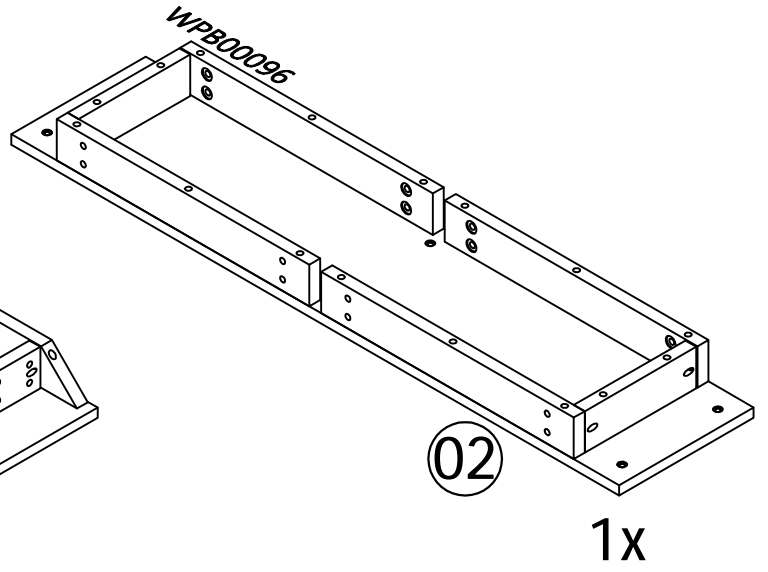

Installation & Assembly

DINING TABLE 48. (122cm)
TABLE DE SALLE À MÀNER
MESA DE COMEDOR

⚠ WARNING:

CHOKING HAZARD
 Small Parts
 Not for children under 3 years.
 To be Assembled by an Adult

⚠ ATTENTION:

RISQUE D'ÉTOUFFEMENT
 Petites parties
 Ne convient pas aux enfants de
 moins de 3 ans.
 Doit être assemblé par un adulte

⚠ ADVERTENCIA

PELIGRO DE ASFIXIA
 Partes pequeñas
 No apta para niños menores
 de 3 años
 A ser ensamblado por un adulto

Not Included
 Non Inclus
 No Incluido

80%

20124 (M6*30mm)

80%

-  20365 (M8*13mm)
16x
-  20432 (M8*35mm)
16x

100%

100%

21422 (4*30mm)
12x

180°

ENGLISH

Thank you for your purchase. We hope you and your kids will love it!
Please keep these assembly instructions for future reference.

Important:

Safety is our number one concern – please follow these simple safety tips:
Remember to check and tighten bolts/hardware once every few month, as these may loosen with use over time.