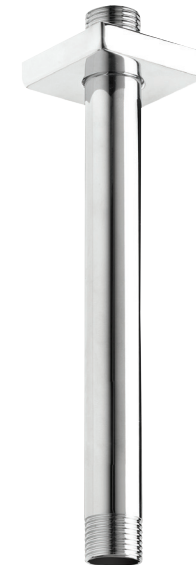

READ ME FIRST

CEILING MOUNTED SHOWER SYSTEM

MODEL #: KIT-QUA130CCP06

KIT-QUA130CCP06

KIT-QUA130CCP

FCDEC0006

This shower kit is comprised of a wall mounted shower system and includes an additional part to allow installation of your shower head from the ceiling.