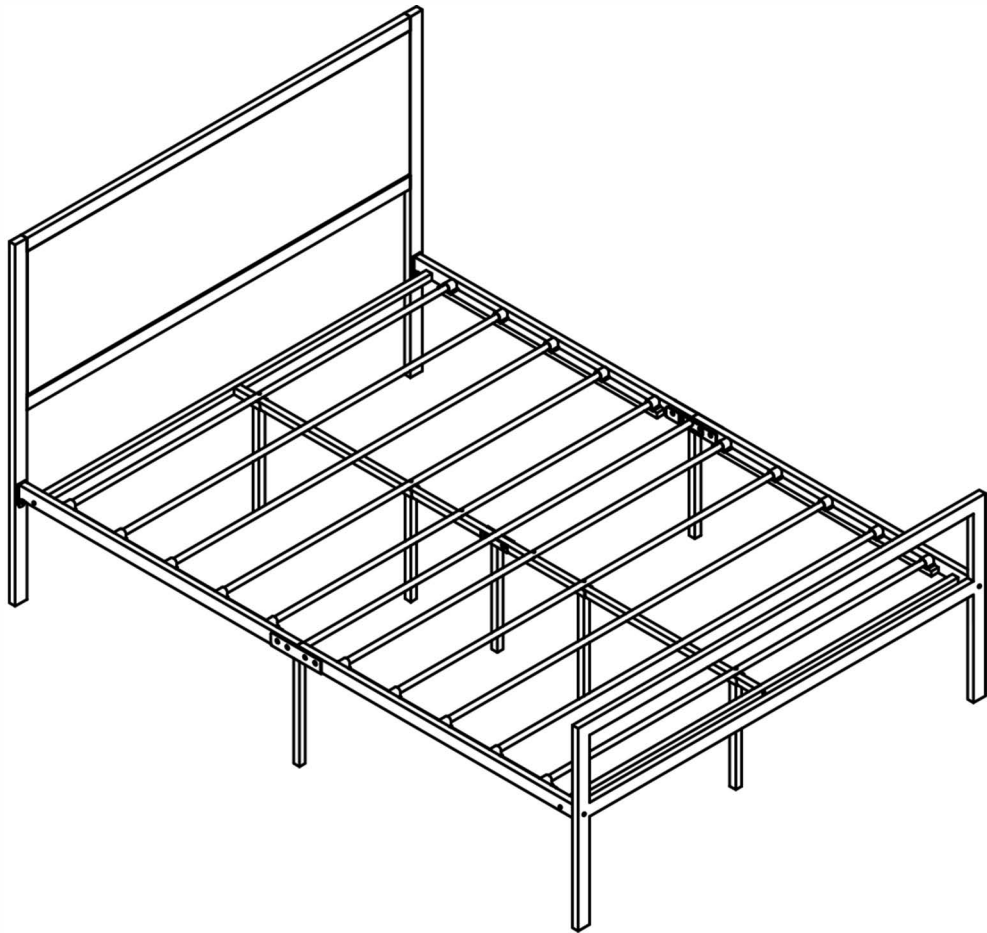

# ASSEMBLY INSTRUCTION

## NOTES:

- The item is only intended to be used indoors. The product must be assembled and used in accordance with the provisions of the manual.
- It is recommended that assembly is undertaken by about 2 adults. Please read assembly instructions before assembly and strictly adhere to each step outlined. Estimated assembly time is 30 minutes.