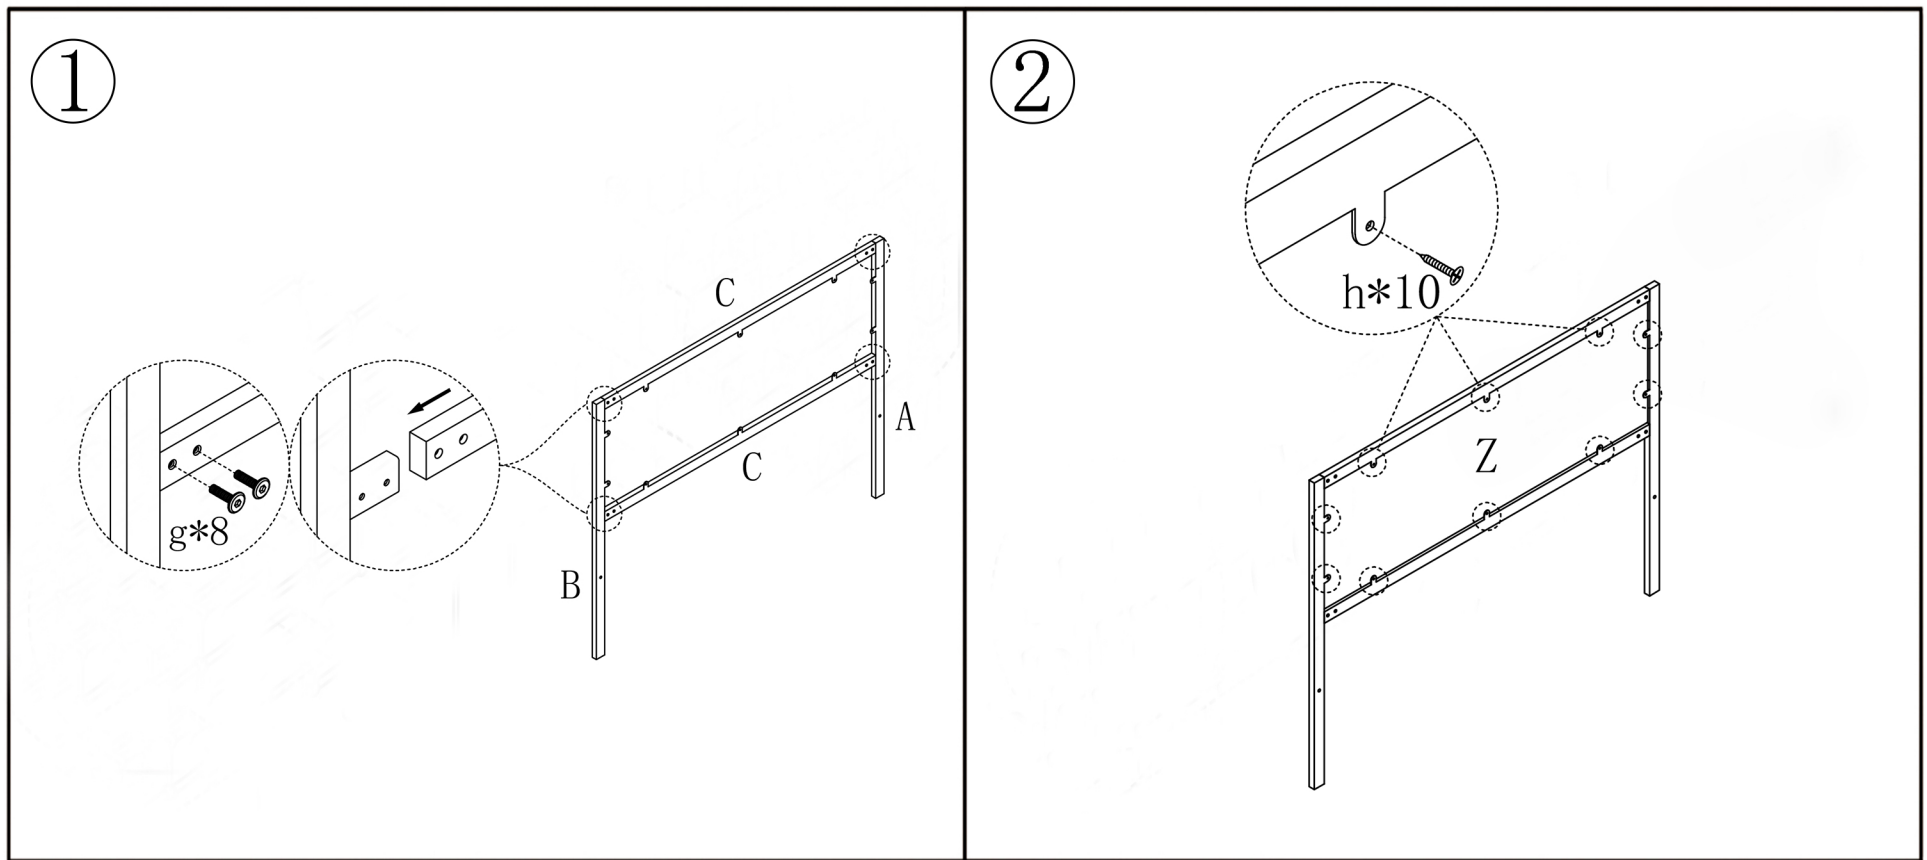

NOTE: PLEASE DO NOT TIGHTEN THE BOLTS UNTIL ALL FIXED