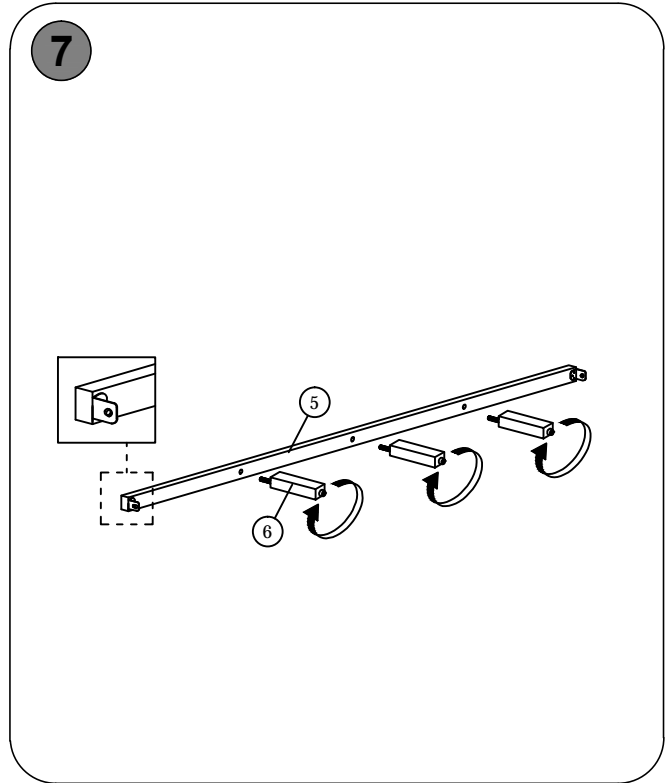

ASSEMBLY INSTRUCTIONS