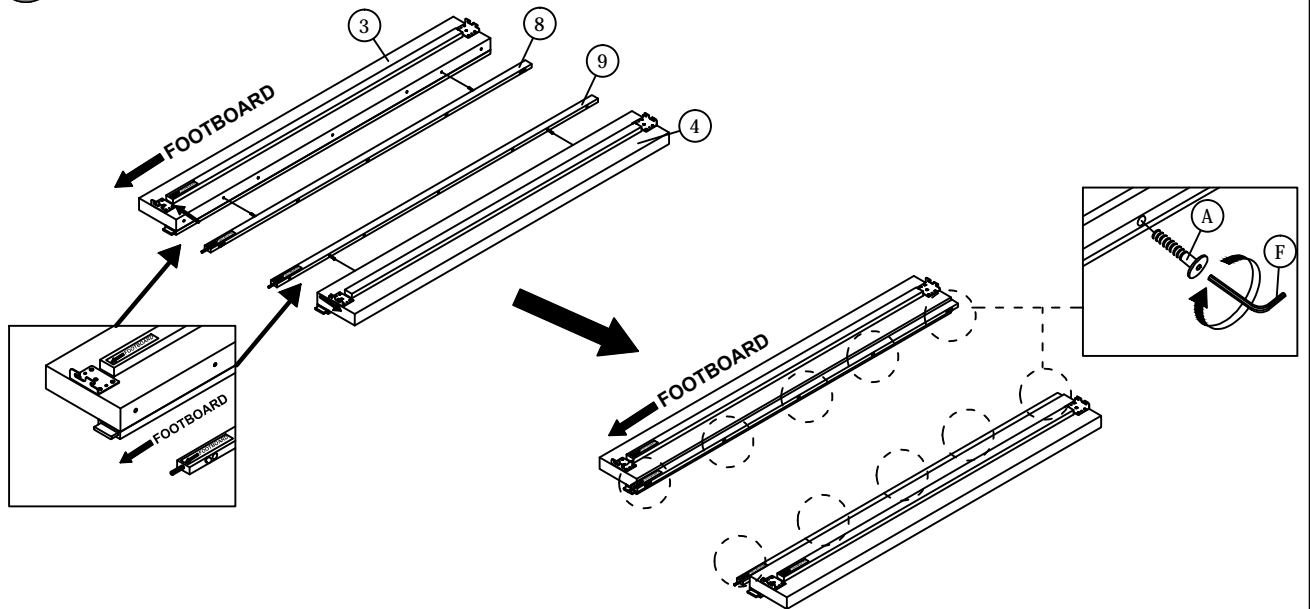

- Part 3 - Side Rails (L)
- Part 4 - Side Rails (R)
- Part 5 - Center Support Bar
- Part 6 - Support Legs
- Part 7 - Slats

2 IMPORTANT ASSEMBLY INFORMATION

Assembly Step Ensure the side rail bracket is fully hooked onto bolt loosely threaded with both washers on the **OUTSIDE** of the bracket first, then proceed to fully tightening all 4 corners.

+ Hardware Included

- | | | |
|--|---|---|
| <p>A M6 x 40mm
(14 PCS)</p>  | <p>B M8 x 30mm
(8 PCS)</p>  | <p>C M4 x 38mm
(9 PCS)</p>  |
| <p>D M4 x 20mm
(2 PCS)</p>  | <p>E M8 x 30mm
(8 PCS)</p>  | <p>F M4
(1 PC)</p>  |
| <p>G M5
(1 PC)</p>  | | |

ASSEMBLY INSTRUCTIONS

1

2

3

ASSEMBLY INSTRUCTIONS

4

5

5.1

5.2

ASSEMBLY INSTRUCTIONS

ASSEMBLY INSTRUCTIONS

10