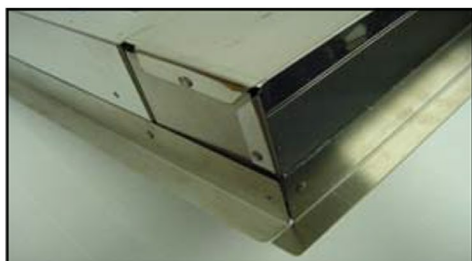

MODEL NUMBER: HV-EURO38-C2036BPSB

- * Description: 38 Inch 735 CFM Hand Hammered Copper Wall Mounted Euro Range Hood with with Slim Baffle Filters
- * Outer Dimension: 38" x 24" x 36"
- * Top Dimension: 22" x 12"
- * Bottom Dimension: 38" x 24"
- * Bottom Opening Dimension: 34.75" x 18.5"
- * Skirt Height: 7"
- * Finish: Oil Rubbed Bronze

THIS PRODUCT IS HAND CRAFTED, SMALL VARIANCES IN COLOR AND SIZE MAY OCCUR.
DO NOT MAKE ANY INSTALLATION CUTS UNTIL YOU RECEIVE YOUR ITEM(S).

MODEL NUMBER: HV-EURO38-C2036BPSB

- * Description: 38 Inch 735 CFM Hand Hammered Copper Wall Mounted Euro Range Hood with with Slim Baffle Filters
- * Insert Model Number: C2036BPSB
- * Insert Description: 735 CFM, 1.5-4.6 Sones, Variable Controls,
- * Insert Duct: Single 7" Round Vent Opening
- * Lighting: LED Bulbs Included / *Lights Located on Front Panel*
- * Filter: Slim Baffle Filters
- * Insert Finish: Stainless Steel

POWERED LINER SPECIFICATIONS

3/4" Flange for perfect fit.

SEVEN YEAR, IN HOME, LIMITED WARRANTY ON INSERT, THE BEST IN THE INDUSTRY!

Please visit ImperialHoods.com to view the details on their warranty.

All dimensions on inserts are (+/-) 1/8" and are subject to change. Drawings are not to scale.