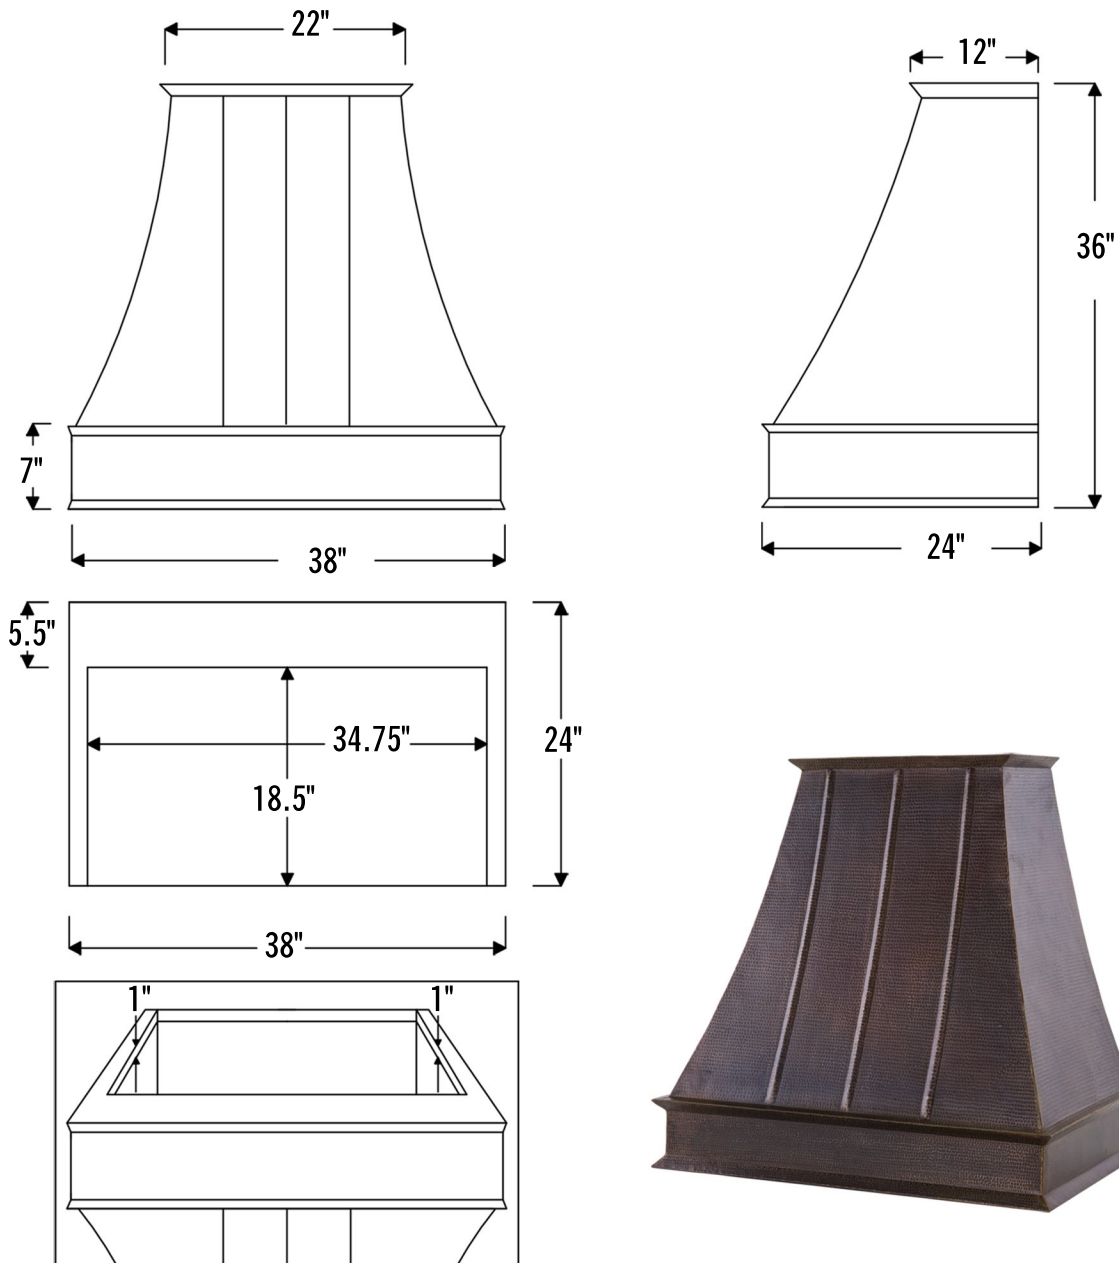

MODEL NUMBER: HV-EURO38-C2036BPSB

- * Description: 38 Inch 735 CFM Hand Hammered Copper Wall Mounted Euro Range Hood with with Slim Baffle Filters
- * Outer Dimension: 38" x 24" x 36"
- * Top Dimension: 22" x 12"
- * Bottom Dimension: 38" x 24"
- * Bottom Opening Dimension: 34.75" x 18.5"
- * Skirt Height: 7"
- * Finish: Oil Rubbed Bronze

THIS PRODUCT IS HAND CRAFTED, SMALL VARIANCES IN COLOR AND SIZE MAY OCCUR.
DO NOT MAKE ANY INSTALLATION CUTS UNTIL YOU RECEIVE YOUR ITEM(S).

MODEL NUMBER: HV-EURO38-C2036BPSB

- * Description: 38 Inch 735 CFM Hand Hammered Copper Wall Mounted Euro Range Hood with with Slim Baffle Filters
- * Insert Model Number: C2036BPSB
- * Insert Description: 735 CFM, 1.5-4.6 Sones, Variable Controls,
- * Insert Duct: Single 7" Round Vent Opening
- * Lighting: LED Bulbs Included / *Lights Located on Front Panel*
- * Filter: Slim Baffle Filters
- * Insert Finish: Stainless Steel

POWERED LINER SPECIFICATIONS

3/4" Flange for perfect fit.

SEVEN YEAR, IN HOME, LIMITED WARRANTY ON INSERT, THE BEST IN THE INDUSTRY!

Please visit ImperialHoods.com to view the details on their warranty.

All dimensions on inserts are (+/-) 1/8" and are subject to change. Drawings are not to scale.