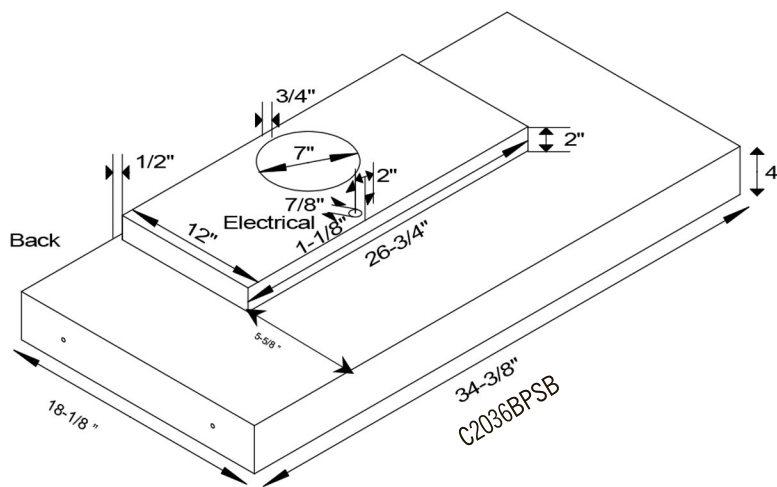

MODEL NUMBER: HV-EURO38-C2036BPSB

- * Description: 38 Inch 735 CFM Hand Hammered Copper Wall Mounted Euro Range Hood with with Slim Baffle Filters
- * Outer Dimension: 38" x 24" x 36"
- * Top Dimension: 22" x 12"
- * Bottom Dimension: 38" x 24"
- * Bottom Opening Dimension: 34.75" x 18.5"
- * Skirt Height: 7"
- * Finish: Oil Rubbed Bronze

THIS PRODUCT IS HAND CRAFTED, SMALL VARIANCES IN COLOR AND SIZE MAY OCCUR.
DO NOT MAKE ANY INSTALLATION CUTS UNTIL YOU RECEIVE YOUR ITEM(S).

MODEL NUMBER: HV-EURO38-C2036BPSB

- * Description: 38 Inch 735 CFM Hand Hammered Copper Wall Mounted Euro Range Hood with with Slim Baffle Filters
- * Insert Model Number: C2036BPSB
- * Insert Description: 735 CFM, 1.5-4.6 Sones, Variable Controls,
- * Insert Duct: Single 7" Round Vent Opening
- * Lighting: LED Bulbs Included / *Lights Located on Front Panel*
- * Filter: Slim Baffle Filters
- * Insert Finish: Stainless Steel

POWERED LINER SPECIFICATIONS

3/4" Flange for perfect fit.

SEVEN YEAR, IN HOME, LIMITED WARRANTY ON INSERT, THE BEST IN THE INDUSTRY!

Please visit ImperialHoods.com to view the details on their warranty.

All dimensions on inserts are (+/-) 1/8" and are subject to change. Drawings are not to scale.