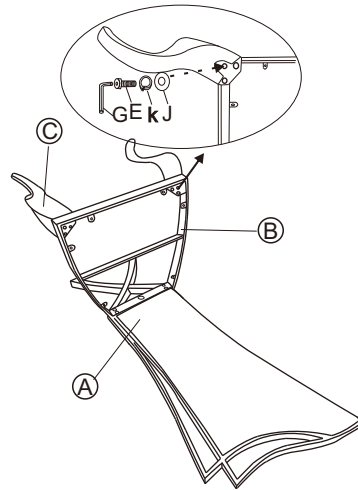

Assembly Preparation

Before Beginning Assembly

- Read instructions, cover to cover-

- Do not assemble on flooring or carpet-

- Assemble on a clean non-marring surface (packing foam)-

- Save all packaging until finished-

Step 1

INSTALL CHAIR FRAME

Step 2

INSTALL LEG

Step 3

INSTALL ADJUSTING FEET AND SEATER

Step 4

TO ACCOMPLISH