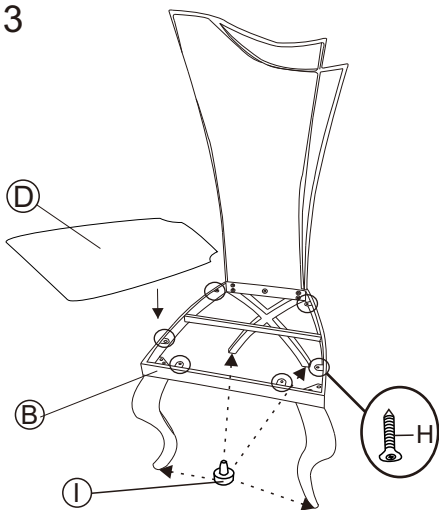

Assembly Preparation

Before Beginning Assembly

- Read instructions, cover to cover-

- Do not assemble on flooring or carpet-

- Assemble on a clean non-marring surface (packing foam)-

- Save all packaging until finished-

Step 1

INSTALL CHAIR FRAME

Step 2

INSTALL LEG

Step 3

INSTALL ADJUSTING FEET AND SEATER

Step 4

TO ACCOMPLISH