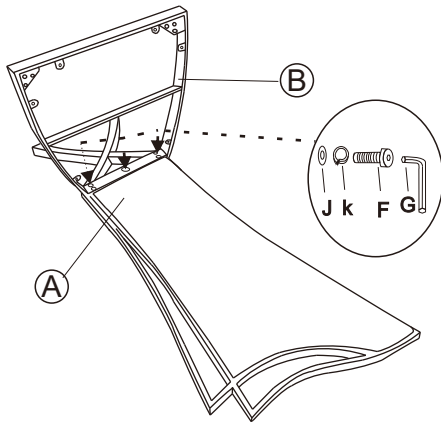

Assembly Preparation

Before Beginning Assembly

- Read instructions, cover to cover-

- Do not assemble on flooring or carpet-

- Assemble on a clean non-marring surface (packing foam)-

- Save all packaging until finished-

Step 1

INSTALL CHAIR FRAME

Step 2

INSTALL LEG

Step 3

INSTALL ADJUSTING FEET AND SEATER

Step 4

TO ACCOMPLISH