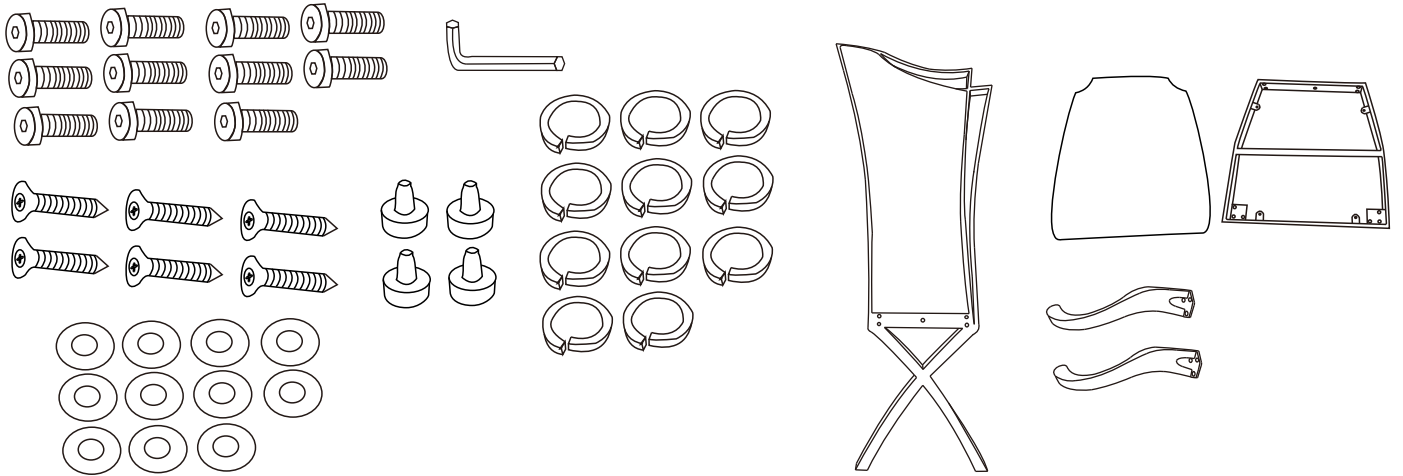

Assembly Preparation

Before Beginning Assembly