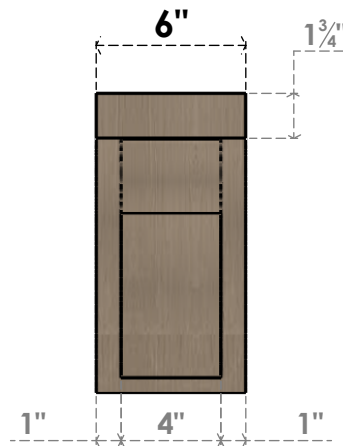

ITEM NUMBER: CORU06X12X12HELRCPR

6"W X 12"D X 12"H SERIES 1 CLASSIC HELENA ROUGH CEDAR TIMBERTHANE
FAUX WOOD CORBEL, PRIMED

SIDE PROFILE

FRONT PROFILE

ISOMETRIC

EKENA MILLWORK
2300 WEST MAIN ST.
CLARKSVILLE, TX 75426
TOLL FREE: 866-607-0453
WWW.EKENAMILLWORK.COM