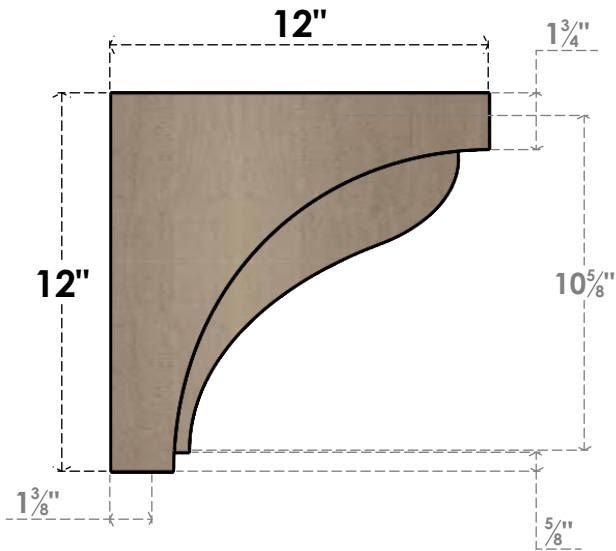

ITEM NUMBER: CORU06X12X12HELRCPR

6"W X 12"D X 12"H SERIES 1 CLASSIC HELENA ROUGH CEDAR TIMBERTHANE
FAUX WOOD CORBEL, PRIMED

SIDE PROFILE

FRONT PROFILE

ISOMETRIC

EKENA MILLWORK
2300 WEST MAIN ST.
CLARKSVILLE, TX 75426
TOLL FREE: 866-607-0453
WWW.EKENAMILLWORK.COM

NOTES

1. INSTALLATION TO BE COMPLETED IN ACCORDANCE WITH MANUFACTURER'S SPECIFICATIONS.
2. DRAWING MAY NOT BE TO SCALE
3. THIS DRAWING IS INTENDED FOR DESIGN AND PLANNING PURPOSES ONLY.
4. ALL INFORMATION CONTAINED HEREIN WAS CURRENT AT THE TIME OF DEVELOPMENT BUT MUST BE REVIEWED AND APPROVED BY THE PRODUCT MANUFACTURER TO BE CONSIDERED ACCURATE.
5. TIMBERTHANE ARCHITECTURAL PRODUCTS ARE MADE FROM HIGH DENSITY URETHANE AND COME FACTORY PRIMED