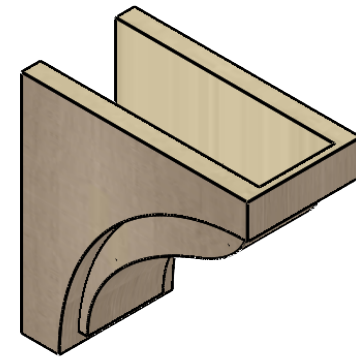

ITEM NUMBER: CORU06X12X12HELRCPR

6"W X 12"D X 12"H SERIES 1 CLASSIC HELENA ROUGH CEDAR TIMBERTHANE
FAUX WOOD CORBEL, PRIMED

SIDE PROFILE

FRONT PROFILE

ISOMETRIC

EKENA MILLWORK
2300 WEST MAIN ST.
CLARKSVILLE, TX 75426
TOLL FREE: 866-607-0453
WWW.EKENAMILLWORK.COM

NOTES

1. INSTALLATION TO BE COMPLETED IN ACCORDANCE WITH MANUFACTURER'S SPECIFICATIONS.
2. DRAWING MAY NOT BE TO SCALE
3. THIS DRAWING IS INTENDED FOR DESIGN AND PLANNING PURPOSES ONLY.
4. ALL INFORMATION CONTAINED HEREIN WAS CURRENT AT THE TIME OF DEVELOPMENT BUT MUST BE REVIEWED AND APPROVED BY THE PRODUCT MANUFACTURER TO BE CONSIDERED ACCURATE.
5. TIMBERTHANE ARCHITECTURAL PRODUCTS ARE MADE FROM HIGH DENSITY URETHANE AND COME FACTORY PRIMED