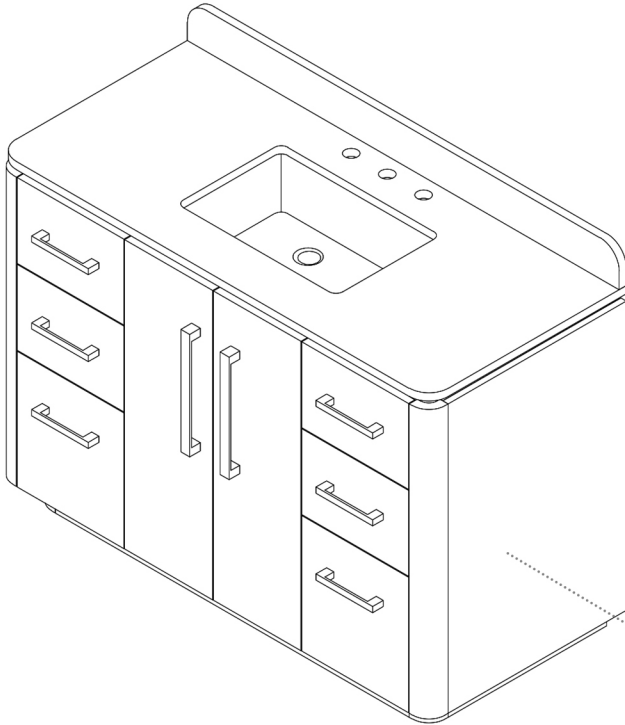

ALTAIR

FASHION BATHROOM LIFE

Altair Design, Inc.

Serene

54"W x 22"D

Bathroom Vanity

54"W×22"D×34"H inches

INSTALLATION SPECIFICATION

Item#	581054		
Color	Nature Brown		
Overall Dimension	54 in W x 22 in D x 34 in H		
Vanity Material	Solid spruce wood, and long-lasting plywood		
Countertop Material	Engineered Stone - Grain White		
Hardware Finish	Zinc Alloy - Matte Black	Shape	Rectangular
Number of Door(s)	2 soft-closing doors	Number of Drawer(s)	6 soft-closing drawers
Top Thickness	0.8 inch	Installation Type	Freestanding
Assembly Required	Yes	Backsplash Height	4 inch
Faucet Hole Spacing(in.)	8 inch widespread	Sink	Single Undermount Sink

All measurements are approximate. Measurements may vary +/-1/2".

Note : Does not include faucet, sidesplash, back panel, drain assembly, sidesplash, or P-trap.