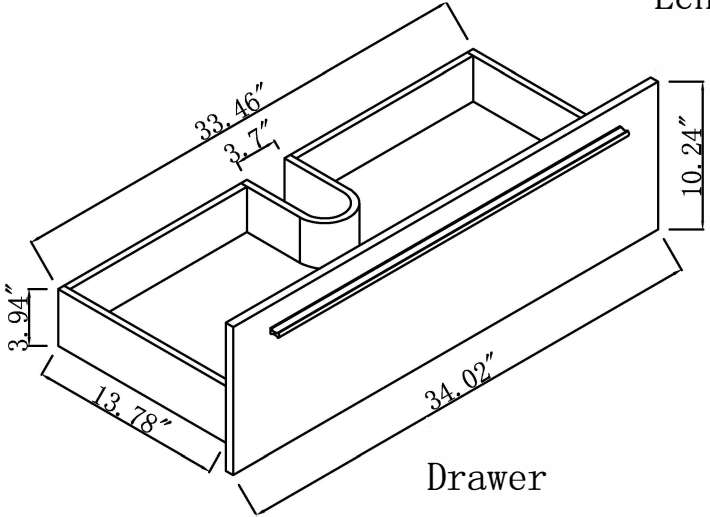

Length: 28"

Top view

Drawer

Metal bracket

Front view

Side view

Back view

Picture	Description	QTY
	<p>Drawer (White)</p>	<p>1</p>
	<p>Drawer Silde (Set of 2) (Nickel) Screws T4*0.55" (Set of 10)</p>	<p>1</p>
	<p>White resin basin</p>	<p>1</p>
	<p>Handle Aluminum 28" (712mm) Drawer Knob Screws (3) M4*0.71" (18mm)</p>	<p>1</p>
	<p>Metal Bracket White (Set of 2) Screw T4*0.55" (Set of 2) Screw T4*1.77" (Set of 4)</p>	<p>1</p>