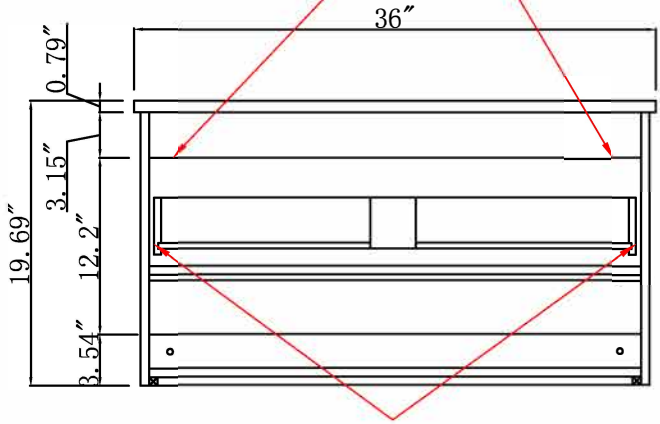

Length: 28"

Top view

Drawer

Metal bracket

Front view

Side view

Back view

Picture	Description	QTY
	<p>Drawer (White)</p>	<p>1</p>
	<p>Drawer Silde (Set of 2) (Nickel) Screws T4*0.55" (Set of 10)</p>	<p>1</p>
	<p>White resin basin</p>	<p>1</p>
	<p>Handle Aluminum 28" (712mm) Drawer Knob Screws (3) M4*0.71" (18mm)</p>	<p>1</p>
	<p>Metal Bracket White (Set of 2) Screw T4*0.55" (Set of 2) Screw T4*1.77" (Set of 4)</p>	<p>1</p>