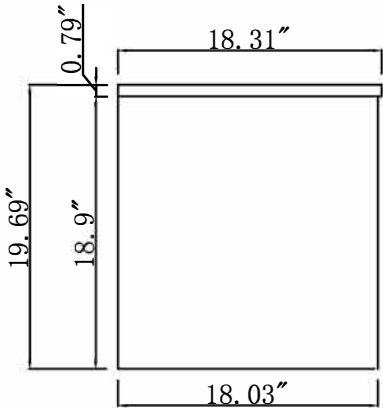

Length: 28"

Top view

Drawer

Metal bracket

Front view

Side view

Back view

Picture	Description	QTY
	<p>Drawer (White)</p>	<p>1</p>
	<p>Drawer Silde (Set of 2) (Nickel) Screws T4*0.55" (Set of 10)</p>	<p>1</p>
	<p>White resin basin</p>	<p>1</p>
	<p>Handle Aluminum 28" (712mm) Drawer Knob Screws (3) M4*0.71" (18mm)</p>	<p>1</p>
	<p>Metal Bracket White (Set of 2) Screw T4*0.55" (Set of 2) Screw T4*1.77" (Set of 4)</p>	<p>1</p>