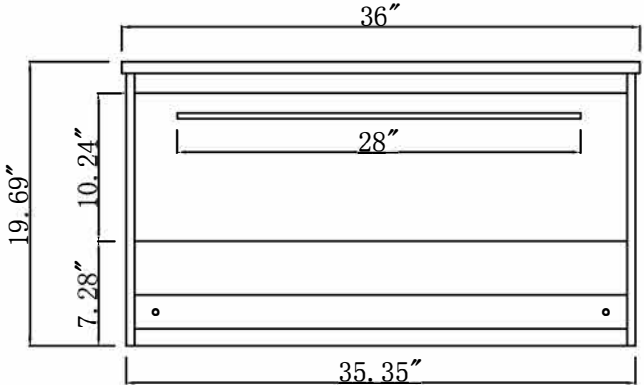

Length: 28"

Top view

Drawer

Metal bracket

Front view

Side view

Back view

Picture	Description	QTY
	<p>Drawer (White)</p>	<p>1</p>
	<p>Drawer Silde (Set of 2) (Nickel) Screws T4*0.55" (Set of 10)</p>	<p>1</p>
	<p>White resin basin</p>	<p>1</p>
	<p>Handle Aluminum 28" (712mm) Drawer Knob Screws (3) M4*0.71" (18mm)</p>	<p>1</p>
	<p>Metal Bracket White (Set of 2) Screw T4*0.55" (Set of 2) Screw T4*1.77" (Set of 4)</p>	<p>1</p>