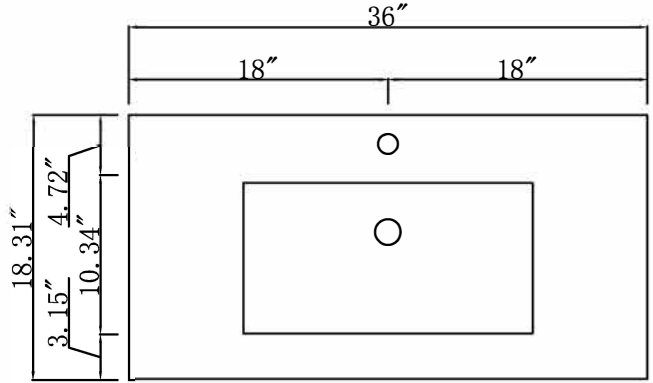

Length: 28"

Top view

Drawer

Metal bracket

Front view

Side view

Back view

Picture	Description	QTY
	<p>Drawer (White)</p>	<p>1</p>
	<p>Drawer Silde (Set of 2) (Nickel) Screws T4*0.55" (Set of 10)</p>	<p>1</p>
	<p>White resin basin</p>	<p>1</p>
	<p>Handle Aluminum 28" (712mm) Drawer Knob Screws (3) M4*0.71" (18mm)</p>	<p>1</p>
	<p>Metal Bracket White (Set of 2) Screw T4*0.55" (Set of 2) Screw T4*1.77" (Set of 4)</p>	<p>1</p>