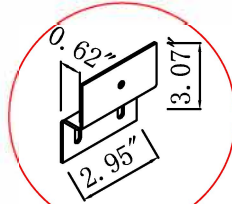

Length: 28"

Top view

Drawer

Metal bracket

Front view

Side view

Back view

Picture	Description	QTY
	<p>Drawer (White)</p>	<p>1</p>
	<p>Drawer Silde (Set of 2) (Nickel) Screws T4*0.55" (Set of 10)</p>	<p>1</p>
	<p>White resin basin</p>	<p>1</p>
	<p>Handle Aluminum 28" (712mm) Drawer Knob Screws (3) M4*0.71" (18mm)</p>	<p>1</p>
	<p>Metal Bracket White (Set of 2) Screw T4*0.55" (Set of 2) Screw T4*1.77" (Set of 4)</p>	<p>1</p>