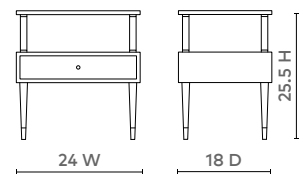

GABRIEL I-DRAWER SIDE TABLE, BLEACHED CERUSED OAK

GBL-110-99

- 24w x 18d x 25.5h
- Cathedral Grain Bleached Cerused Oak Veneer
- Brushed Brass Accents
- Veneer Drawer Interior with Soft Closing Glides
- 1 Fixed Shelf