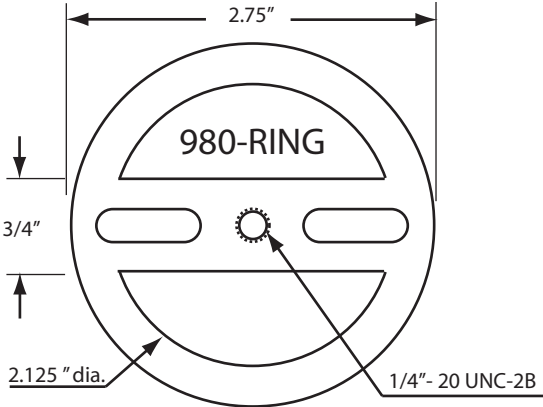

# D98RK Drain & Overflow Kit For Integral Overflow Tubs

D980R

D98R