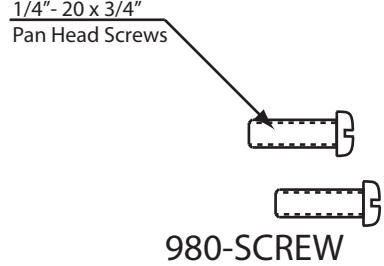

# D98RK Drain & Overflow Kit For Integral Overflow Tubs

D980R

D98R