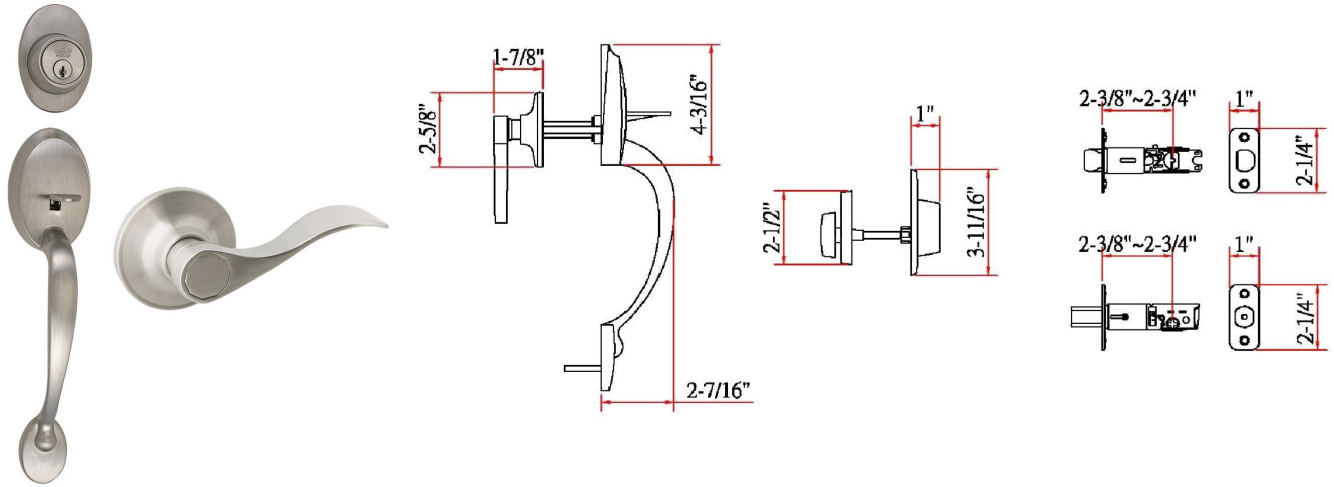

Coventry 2-Way Adjustable Entry Door Handle Set Satin Nickel

SPECIFICATIONS

MATERIAL CONSTRUCTION:	Brass	KEYWAY:	KW
LOCK FUNCTION:	Entry Handleset	REMOVABLE CORE:	No
DEADBOLT FUNCTION:	N/A	LATCH FACEPLATE I:	Round Corner
EXTERIOR MAX PROJECTION:	1.94"	LATCH BACKSET:	Adj; 2-3/8" - 2-3/4"
INTERIOR MAX PROJECTION:	1.94"	LATCH TYPE:	2 Way (fixed faceplate)
KOB VS. LEVER:	Lever	LATCHBOLT THROW DISTANCE:	0.5"
KNOB DIMENSIONS:	N/A	# PINS IN CYLINDER:	5
LEVER LENGTH:	3.67"	ANTI-BUMP PIN INSTALLED:	Yes
ROSE DIMENSIONS:	2.63" H x 2.63" W x 2.63" D	# KEYS INCLUDED:	2
ROSETTE / ESCUTCHEON SHAPE:	Round	SPINDLE TYPE:	Half-Moon
CROSS BORE:	2.13"	MOUNTING HARDWARE INCLUDED:	Yes
EDGE BORE:	1"	TOOLS NEEDED FOR INSTALLATION:	Phillips Screwdriver
HANDING:	Reversible	ASSEMBLED WEIGHT:	4.24 lbs.
REKEYABLE?:	Yes		