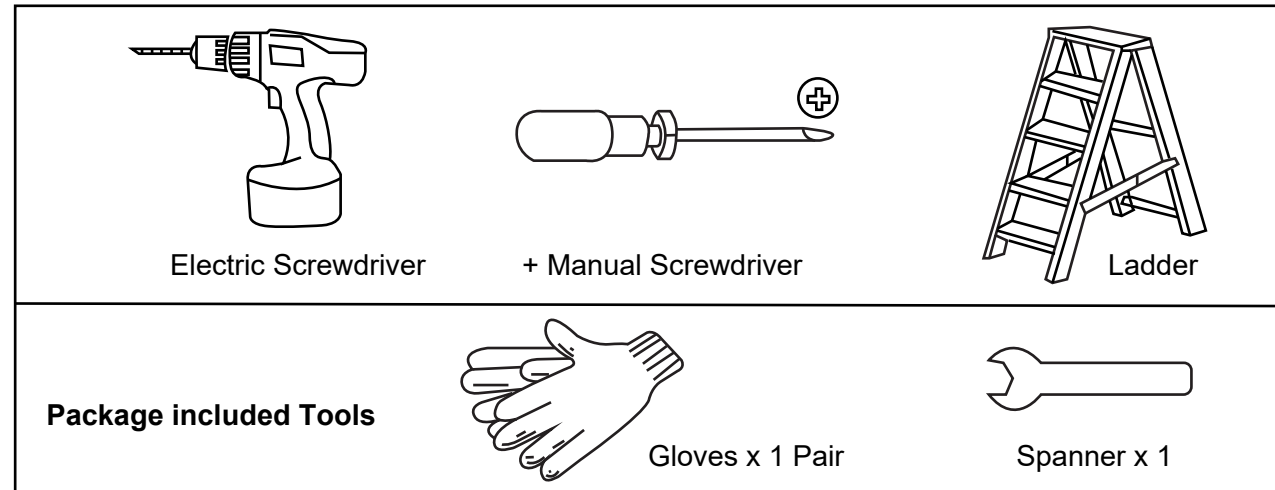

4x8 Storage Shed Installation

 The product comes in two packages.
Please install after receiving all packages.

Please prepare below tools before installation.(Not Included)

ATTENTION:
 Please read this instruction carefully before installation and follow it strictly during installation. Ensure that there are no problems later due to installation errors.

Make sure the colored panels are facing outwards and all the holes match. The panels are textured, please install the panels in the order specified in the instructions. All lines and holes must be accurately matched to make the storage shed more stable. Please ensure that all screws are tightened to prevent the product from falling apart.