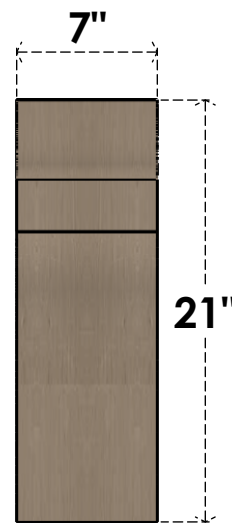

ITEM NUMBER: CORU07X14X21YORRCPR

7"W X 14"D X 21"H SERIES 2 CLASSIC YORKTOWN ROUGH CEDAR
TIMBERTHANE FAUX WOOD CORBEL, PRIMED

SIDE PROFILE

FRONT PROFILE

ISOMETRIC

EKENA MILLWORK
2300 WEST MAIN ST.
CLARKSVILLE, TX 75426
TOLL FREE: 866-607-0453
WWW.EKENAMILLWORK.COM

NOTES

1. INSTALLATION TO BE COMPLETED IN ACCORDANCE WITH MANUFACTURER'S SPECIFICATIONS.
2. DRAWING MAY NOT BE TO SCALE
3. THIS DRAWING IS INTENDED FOR DESIGN AND PLANNING PURPOSES ONLY.
4. ALL INFORMATION CONTAINED HEREIN WAS CURRENT AT THE TIME OF DEVELOPMENT BUT MUST BE REVIEWED AND APPROVED BY THE PRODUCT MANUFACTURER TO BE CONSIDERED ACCURATE.
5. TIMBERTHANE ARCHITECTURAL PRODUCTS ARE MADE FROM HIGH DENSITY URETHANE AND COME FACTORY PRIMED