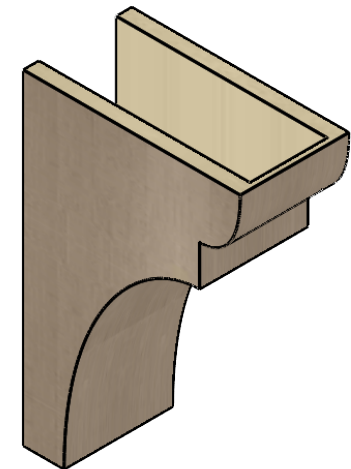

ITEM NUMBER: CORU07X14X21YORRCPR

7"W X 14"D X 21"H SERIES 2 CLASSIC YORKTOWN ROUGH CEDAR
TIMBERTHANE FAUX WOOD CORBEL, PRIMED

SIDE PROFILE

FRONT PROFILE

ISOMETRIC

EKENA MILLWORK
2300 WEST MAIN ST.
CLARKSVILLE, TX 75426
TOLL FREE: 866-607-0453
WWW.EKENAMILLWORK.COM

NOTES

1. INSTALLATION TO BE COMPLETED IN ACCORDANCE WITH MANUFACTURER'S SPECIFICATIONS.
2. DRAWING MAY NOT BE TO SCALE
3. THIS DRAWING IS INTENDED FOR DESIGN AND PLANNING PURPOSES ONLY.
4. ALL INFORMATION CONTAINED HEREIN WAS CURRENT AT THE TIME OF DEVELOPMENT BUT MUST BE REVIEWED AND APPROVED BY THE PRODUCT MANUFACTURER TO BE CONSIDERED ACCURATE.
5. TIMBERTHANE ARCHITECTURAL PRODUCTS ARE MADE FROM HIGH DENSITY URETHANE AND COME FACTORY PRIMED