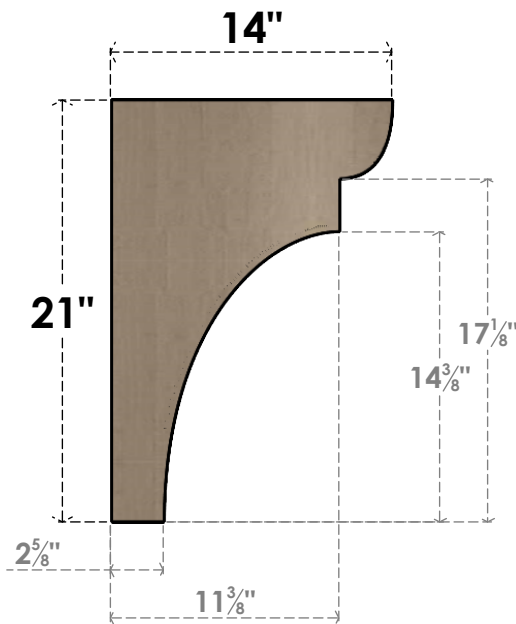

ITEM NUMBER: CORU07X14X21YORRCPR

7"W X 14"D X 21"H SERIES 2 CLASSIC YORKTOWN ROUGH CEDAR
TIMBERTHANE FAUX WOOD CORBEL, PRIMED

SIDE PROFILE

FRONT PROFILE

ISOMETRIC

EKENA MILLWORK
2300 WEST MAIN ST.
CLARKSVILLE, TX 75426
TOLL FREE: 866-607-0453
WWW.EKENAMILLWORK.COM

NOTES

1. INSTALLATION TO BE COMPLETED IN ACCORDANCE WITH MANUFACTURER'S SPECIFICATIONS.
2. DRAWING MAY NOT BE TO SCALE
3. THIS DRAWING IS INTENDED FOR DESIGN AND PLANNING PURPOSES ONLY.
4. ALL INFORMATION CONTAINED HEREIN WAS CURRENT AT THE TIME OF DEVELOPMENT BUT MUST BE REVIEWED AND APPROVED BY THE PRODUCT MANUFACTURER TO BE CONSIDERED ACCURATE.
5. TIMBERTHANE ARCHITECTURAL PRODUCTS ARE MADE FROM HIGH DENSITY URETHANE AND COME FACTORY PRIMED