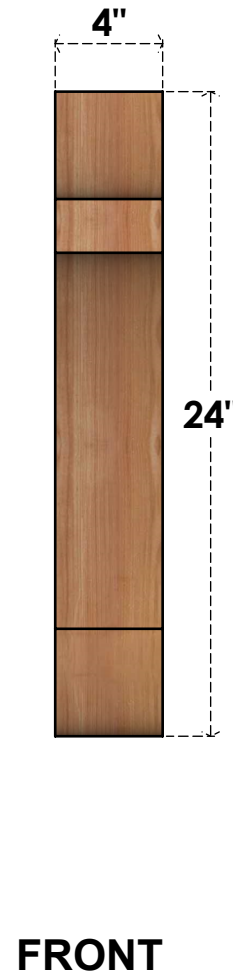

# BRC04X12X24OLY00RWR

4"W X 12"D X 24"H OLYMPIC ROUGH SAWN BRACE, WESTERN RED CEDAR

EKENA MILLWORK  
 2300 WEST MAIN ST.  
 CLARKSVILLE, TX 75426  
 TOLL FREE: 866-607-0453  
 WWW.EKENAMILLWORK.COM

### NOTES

1. INSTALLATION TO BE COMPLETED IN ACCORDANCE WITH MANUFACTURER'S SPECIFICATIONS.
2. DRAWING MAY NOT BE TO SCALE
3. THIS DRAWING IS INTENDED FOR DESIGN AND PLANNING PURPOSES ONLY.
4. ALL INFORMATION CONTAINED HEREIN WAS CURRENT AT THE TIME OF DEVELOPMENT BUT MUST BE REVIEWED AND APPROVED BY THE PRODUCT MANUFACTURER TO BE CONSIDERED ACCURATE.
5. PRODUCTS ARE NOT KILN DRIED. THIS ITEM IS UNIQUE AND WILL CONTAIN THE NATURAL VARIATIONS THAT THE WOOD SPECIES OFFERS. THIS MAY RESULT IN VARIATIONS UP TO 1/4"