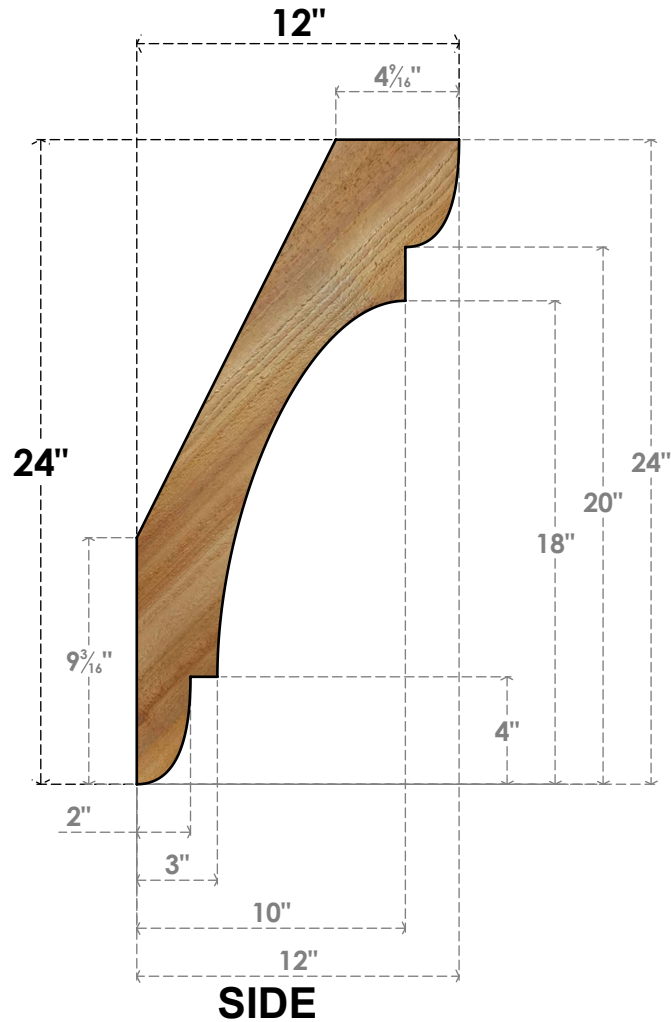

# BRC04X12X24OLY00RWR

4"W X 12"D X 24"H OLYMPIC ROUGH SAWN BRACE, WESTERN RED CEDAR

EKENA MILLWORK  
 2300 WEST MAIN ST.  
 CLARKSVILLE, TX 75426  
 TOLL FREE: 866-607-0453  
 WWW.EKENAMILLWORK.COM

### NOTES

1. INSTALLATION TO BE COMPLETED IN ACCORDANCE WITH MANUFACTURER'S SPECIFICATIONS.
2. DRAWING MAY NOT BE TO SCALE
3. THIS DRAWING IS INTENDED FOR DESIGN AND PLANNING PURPOSES ONLY.
4. ALL INFORMATION CONTAINED HEREIN WAS CURRENT AT THE TIME OF DEVELOPMENT BUT MUST BE REVIEWED AND APPROVED BY THE PRODUCT MANUFACTURER TO BE CONSIDERED ACCURATE.
5. PRODUCTS ARE NOT KILN DRIED. THIS ITEM IS UNIQUE AND WILL CONTAIN THE NATURAL VARIATIONS THAT THE WOOD SPECIES OFFERS. THIS MAY RESULT IN VARIATIONS UP TO 1/4"