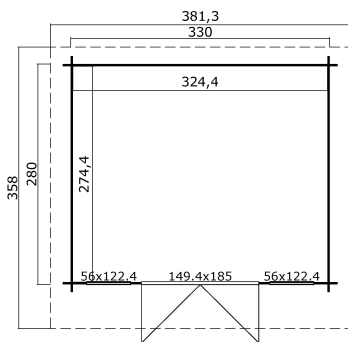

-  28 mm
-  2
-  6
-  **2 YEARS** GUARANTEE

PACKAGING: 1 PALLET(S)

 440 x 118 x 53 cm
658 kg

EAN 4743329248406

DIMENSIONS

Floor area	8.90 m ²
Roof dimensions	3.81 x 3.55 m
Cubic volume	≈ 19.53 m ³
Wall height	≈ 1.94 m
Ridge height	≈ 2.45 m
Front overhang	≈ 55 cm

WINDOWS & DOORS

1 x Double door (XGA+28*)	149.4 x 185.0 cm
2 x Single window fixed (XGC*)	56.0 x 122.4 cm

*XGC: Plexi Glazed Classic

*XGA+28: Plexi Glazed Action with 28 mm Frame

ROOF & FLOOR

Roof boards	15.5x90 mm
Floor boards	15x90 mm
Roof surface	14.20 m ²
Roof angle	≈ 18 °
Treated Bearers	45x45 mm