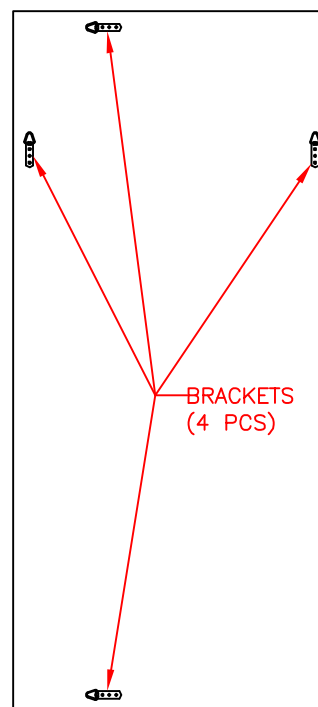

PACKING DIAGRAM

STYROFOAM: 15 KGS.

MIRROR

CARDBOARD

STYROFOAM: 15 KGS.

STYROFOAM: 15 KGS.

FRONT VIEW:

BACK VIEW:

** THIS MIRROR CAN BE MOUNTED VERTICALLY OR HORIZONTALLY.

ASSEMBLY INSTRUCTIONS

READ AND SAVE THESE INSTRUCTIONS

UNPACK THE MIRROR

YOU SHOULD HAVE RECEIVED A MIRROR IN THE PACKAGE, TO PROTECT THE FINISH, PLACE THE MIRROR ON A SOFT SURFACE.

MOUNT THE MIRROR

1. INSTALL WALL ANCHORS IN WALL AND HANG MIRROR SECURELY ON BRACKETS.

NOTE:

* THIS MIRROR CAN BE MOUNTED VERTICALLY OR HORIZONTALLY.

** HARDWARE NOT INCLUDED. CONTACT YOUR LOCAL HARDWARE PROFESSIONAL TO CHOOSE AN ATTACHMENT MECHANISM APPROPRIATE FOR YOUR WALL.