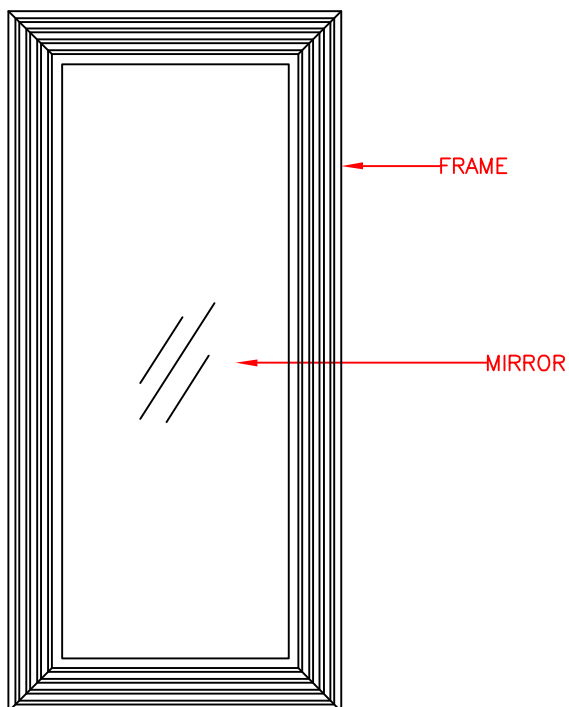

PACKING DIAGRAM

STYROFOAM: 15 KGS.

MIRROR

CARDBOARD

STYROFOAM: 15 KGS.

STYROFOAM: 15 KGS.

FRONT VIEW:

BACK VIEW:

** THIS MIRROR CAN BE MOUNTED VERTICALLY OR HORIZONTALLY.

ASSEMBLY INSTRUCTIONS

READ AND SAVE THESE INSTRUCTIONS

UNPACK THE MIRROR

YOU SHOULD HAVE RECEIVED A MIRROR IN THE PACKAGE, TO PROTECT THE FINISH, PLACE THE MIRROR ON A SOFT SURFACE.

MOUNT THE MIRROR

1. INSTALL WALL ANCHORS IN WALL AND HANG MIRROR SECURELY ON BRACKETS.

NOTE:

* THIS MIRROR CAN BE MOUNTED VERTICALLY OR HORIZONTALLY.

** HARDWARE NOT INCLUDED. CONTACT YOUR LOCAL HARDWARE PROFESSIONAL TO CHOOSE AN ATTACHMENT MECHANISM APPROPRIATE FOR YOUR WALL.