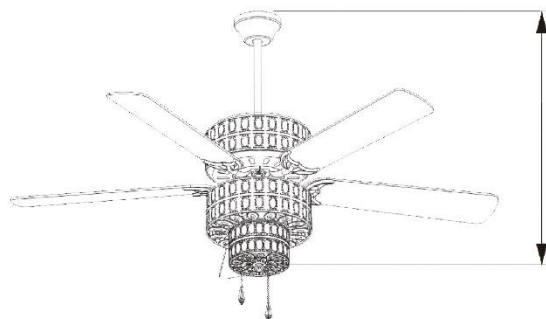

# Hanging Options Included

Flushmount  
18"H

4" Downrod  
21"H

21" Downrod  
38"H