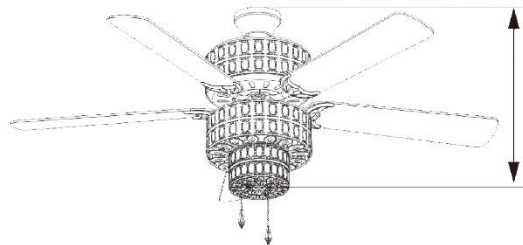

# Hanging Options Included

Flushmount  
18"H

4" Downrod  
21"H

21" Downrod  
38"H