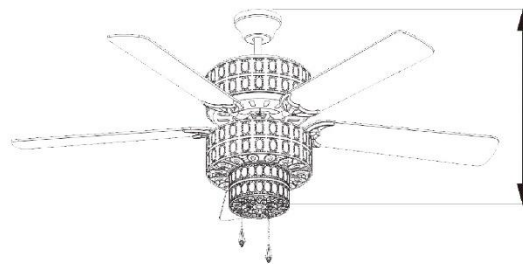

# Hanging Options Included

Flushmount  
18"H

4" Downrod  
21"H

21" Downrod  
38"H