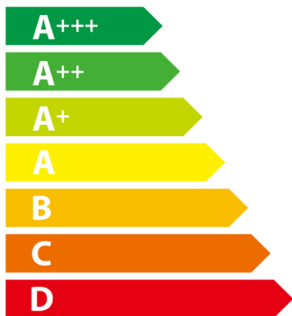

ENERGY

 Russell Hobbs

RHGCH901SS-M

C

100
kWh/annum

ABC**D**EF G

ABCDEFG

AB**C**DEFG