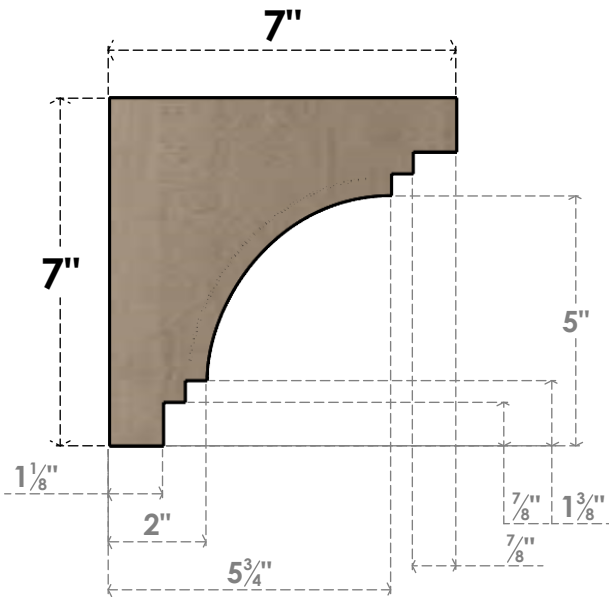

ITEM NUMBER: CORU07X07X07PECRCPR

7"W X 7"D X 7"H SERIES 1 WIDE PESCADERO ROUGH CEDAR TIMBERTHANE
FAUX WOOD CORBEL, PRIMED

SIDE PROFILE

FRONT PROFILE

ISOMETRIC

EKENA MILLWORK
2300 WEST MAIN ST.
CLARKSVILLE, TX 75426
TOLL FREE: 866-607-0453
WWW.EKENAMILLWORK.COM

NOTES

1. INSTALLATION TO BE COMPLETED IN ACCORDANCE WITH MANUFACTURER'S SPECIFICATIONS.
2. DRAWING MAY NOT BE TO SCALE
3. THIS DRAWING IS INTENDED FOR DESIGN AND PLANNING PURPOSES ONLY.
4. ALL INFORMATION CONTAINED HEREIN WAS CURRENT AT THE TIME OF DEVELOPMENT BUT MUST BE REVIEWED AND APPROVED BY THE PRODUCT MANUFACTURER TO BE CONSIDERED ACCURATE.
5. TIMBERTHANE ARCHITECTURAL PRODUCTS ARE MADE FROM HIGH DENSITY URETHANE AND COME FACTORY PRIMED