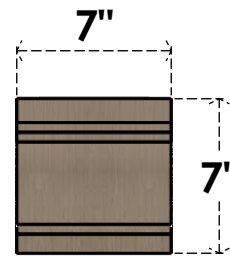

ITEM NUMBER: CORU07X07X07PECRCPR

7"W X 7"D X 7"H SERIES 1 WIDE PESCADERO ROUGH CEDAR TIMBERTHANE
FAUX WOOD CORBEL, PRIMED

SIDE PROFILE

FRONT PROFILE

ISOMETRIC

EKENA MILLWORK
2300 WEST MAIN ST.
CLARKSVILLE, TX 75426
TOLL FREE: 866-607-0453
WWW.EKENAMILLWORK.COM

NOTES

1. INSTALLATION TO BE COMPLETED IN ACCORDANCE WITH MANUFACTURER'S SPECIFICATIONS.
2. DRAWING MAY NOT BE TO SCALE
3. THIS DRAWING IS INTENDED FOR DESIGN AND PLANNING PURPOSES ONLY.
4. ALL INFORMATION CONTAINED HEREIN WAS CURRENT AT THE TIME OF DEVELOPMENT BUT MUST BE REVIEWED AND APPROVED BY THE PRODUCT MANUFACTURER TO BE CONSIDERED ACCURATE.
5. TIMBERTHANE ARCHITECTURAL PRODUCTS ARE MADE FROM HIGH DENSITY URETHANE AND COME FACTORY PRIMED