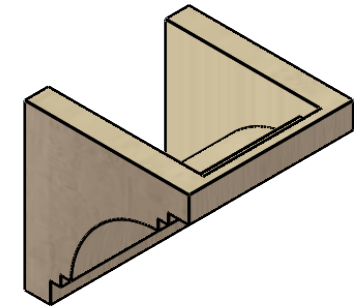

ITEM NUMBER: CORU07X07X07PECRCPR

7"W X 7"D X 7"H SERIES 1 WIDE PESCADERO ROUGH CEDAR TIMBERTHANE
FAUX WOOD CORBEL, PRIMED

SIDE PROFILE

FRONT PROFILE

ISOMETRIC

EKENA MILLWORK
2300 WEST MAIN ST.
CLARKSVILLE, TX 75426
TOLL FREE: 866-607-0453
WWW.EKENAMILLWORK.COM

NOTES

1. INSTALLATION TO BE COMPLETED IN ACCORDANCE WITH MANUFACTURER'S SPECIFICATIONS.
2. DRAWING MAY NOT BE TO SCALE
3. THIS DRAWING IS INTENDED FOR DESIGN AND PLANNING PURPOSES ONLY.
4. ALL INFORMATION CONTAINED HEREIN WAS CURRENT AT THE TIME OF DEVELOPMENT BUT MUST BE REVIEWED AND APPROVED BY THE PRODUCT MANUFACTURER TO BE CONSIDERED ACCURATE.
5. TIMBERTHANE ARCHITECTURAL PRODUCTS ARE MADE FROM HIGH DENSITY URETHANE AND COME FACTORY PRIMED