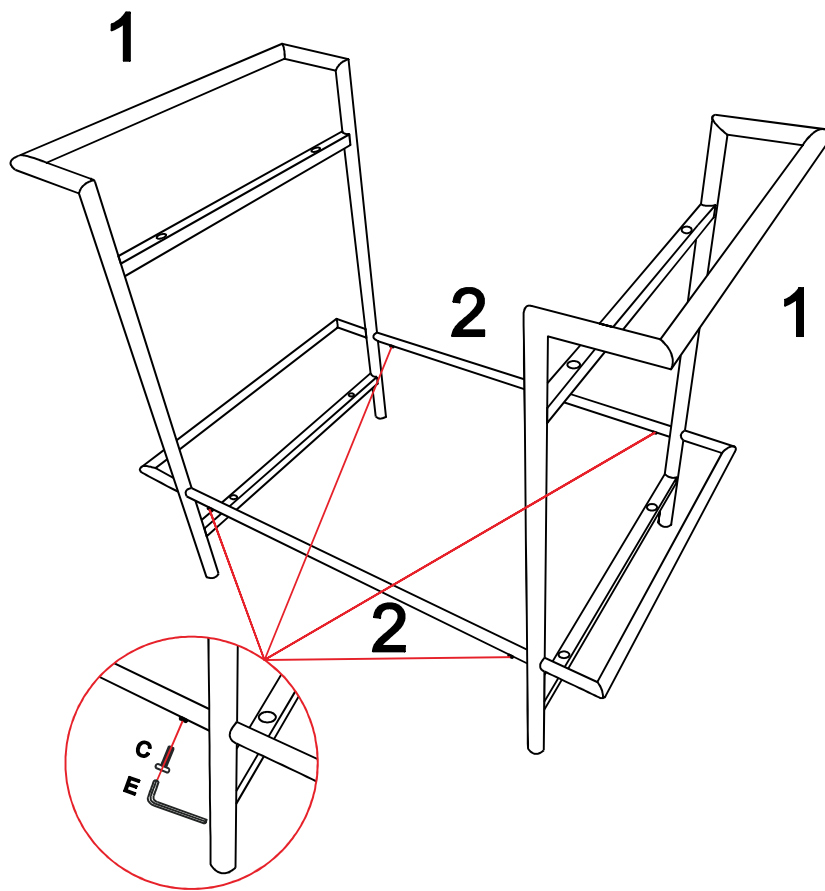

Assembly Instruction Sheet

ITEM:CVFZR6198

Setup 1