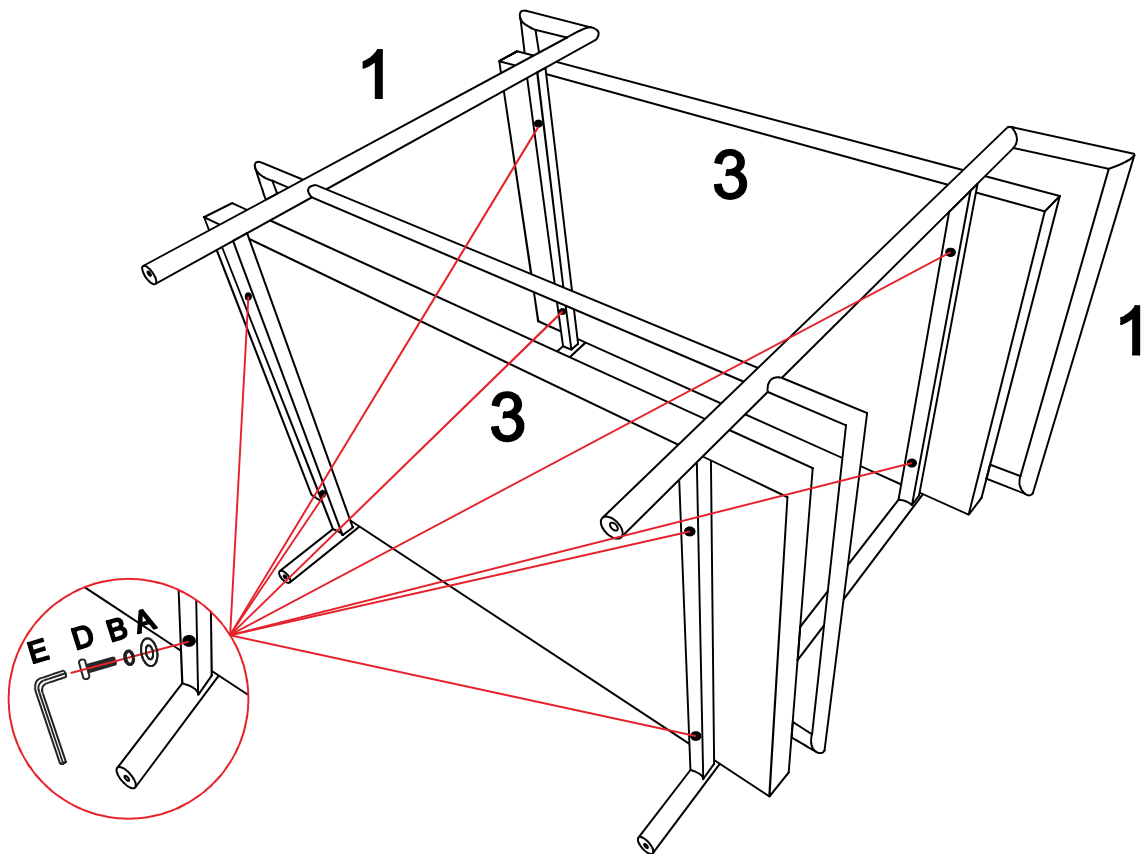

Assembly Instruction Sheet

ITEM:CVFZR6198

Setup 1

Setup 2