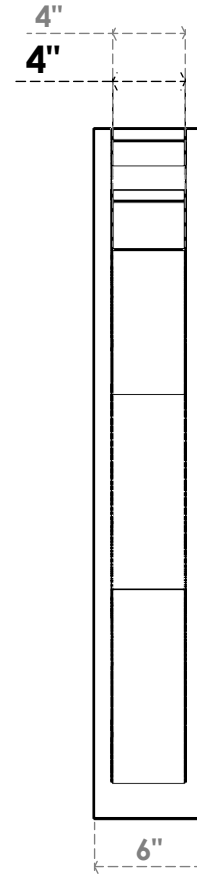

ITEM NUMBER: OUTUROC040X060X26000X38000X040X020X040FST04RCPR

4"W TOP X 6"W BACK X 26"D X 38"H X 4"T TOP X 2"T BACK TIMBERTHANE ROUGH CEDAR FUNSTON FAUX WOOD OPEN OUTLOOKER, TRADITIONAL TOP AND BLOCK BACK, 4"W CLOSED BRACE, PRIMED TAN

SIDE PROFILE

FRONT PROFILE

ISOMETRIC

EKENA MILLWORK
2300 WEST MAIN ST.
CLARKSVILLE, TX 75426
TOLL FREE: 866-607-0453
WWW.EKENAMILLWORK.COM

NOTES

1. INSTALLATION TO BE COMPLETED IN ACCORDANCE WITH MANUFACTURER'S SPECIFICATIONS.
2. DRAWING MAY NOT BE TO SCALE
3. THIS DRAWING IS INTENDED FOR DESIGN AND PLANNING PURPOSES ONLY.
4. ALL INFORMATION CONTAINED HEREIN WAS CURRENT AT THE TIME OF DEVELOPMENT BUT MUST BE REVIEWED AND APPROVED BY THE PRODUCT MANUFACTURER TO BE CONSIDERED ACCURATE.
5. TIMBERTHANE ARCHITECTURAL PRODUCTS ARE MADE FROM HIGH DENSITY URETHANE AND COME FACTORY PRIMED