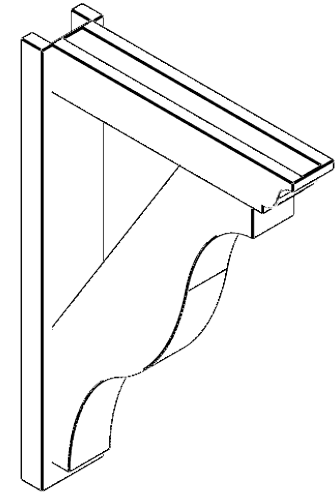

ITEM NUMBER: OUTUROC040X060X26000X38000X040X020X040FST04RCPR

4"W TOP X 6"W BACK X 26"D X 38"H X 4"T TOP X 2"T BACK TIMBERTHANE ROUGH CEDAR FUNSTON FAUX WOOD OPEN OUTLOOKER, TRADITIONAL TOP AND BLOCK BACK, 4"W CLOSED BRACE, PRIMED TAN

SIDE PROFILE

FRONT PROFILE

ISOMETRIC

EKENA MILLWORK
2300 WEST MAIN ST.
CLARKSVILLE, TX 75426
TOLL FREE: 866-607-0453
WWW.EKENAMILLWORK.COM

NOTES

1. INSTALLATION TO BE COMPLETED IN ACCORDANCE WITH MANUFACTURER'S SPECIFICATIONS.
2. DRAWING MAY NOT BE TO SCALE
3. THIS DRAWING IS INTENDED FOR DESIGN AND PLANNING PURPOSES ONLY.
4. ALL INFORMATION CONTAINED HEREIN WAS CURRENT AT THE TIME OF DEVELOPMENT BUT MUST BE REVIEWED AND APPROVED BY THE PRODUCT MANUFACTURER TO BE CONSIDERED ACCURATE.
5. TIMBERTHANE ARCHITECTURAL PRODUCTS ARE MADE FROM HIGH DENSITY URETHANE AND COME FACTORY PRIMED