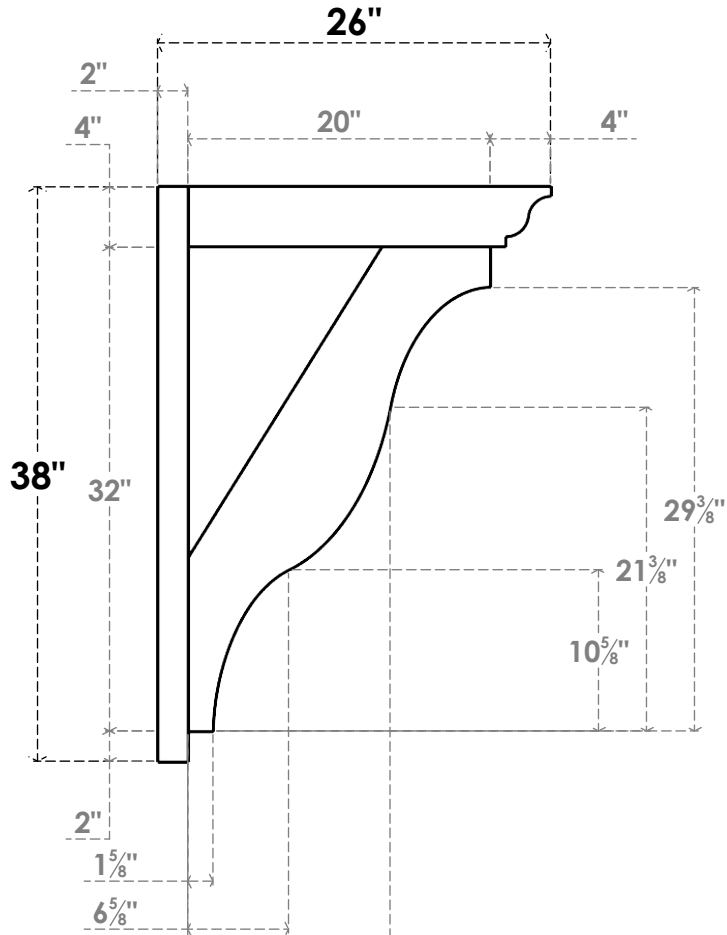

ITEM NUMBER: OUTUROC040X060X26000X38000X040X020X040FST04RCPR

4"W TOP X 6"W BACK X 26"D X 38"H X 4"T TOP X 2"T BACK TIMBERTHANE ROUGH CEDAR FUNSTON FAUX WOOD OPEN OUTLOOKER, TRADITIONAL TOP AND BLOCK BACK, 4"W CLOSED BRACE, PRIMED TAN

SIDE PROFILE

FRONT PROFILE

ISOMETRIC

EKENA MILLWORK
2300 WEST MAIN ST.
CLARKSVILLE, TX 75426
TOLL FREE: 866-607-0453
WWW.EKENAMILLWORK.COM

NOTES

1. INSTALLATION TO BE COMPLETED IN ACCORDANCE WITH MANUFACTURER'S SPECIFICATIONS.
2. DRAWING MAY NOT BE TO SCALE
3. THIS DRAWING IS INTENDED FOR DESIGN AND PLANNING PURPOSES ONLY.
4. ALL INFORMATION CONTAINED HEREIN WAS CURRENT AT THE TIME OF DEVELOPMENT BUT MUST BE REVIEWED AND APPROVED BY THE PRODUCT MANUFACTURER TO BE CONSIDERED ACCURATE.
5. TIMBERTHANE ARCHITECTURAL PRODUCTS ARE MADE FROM HIGH DENSITY URETHANE AND COME FACTORY PRIMED