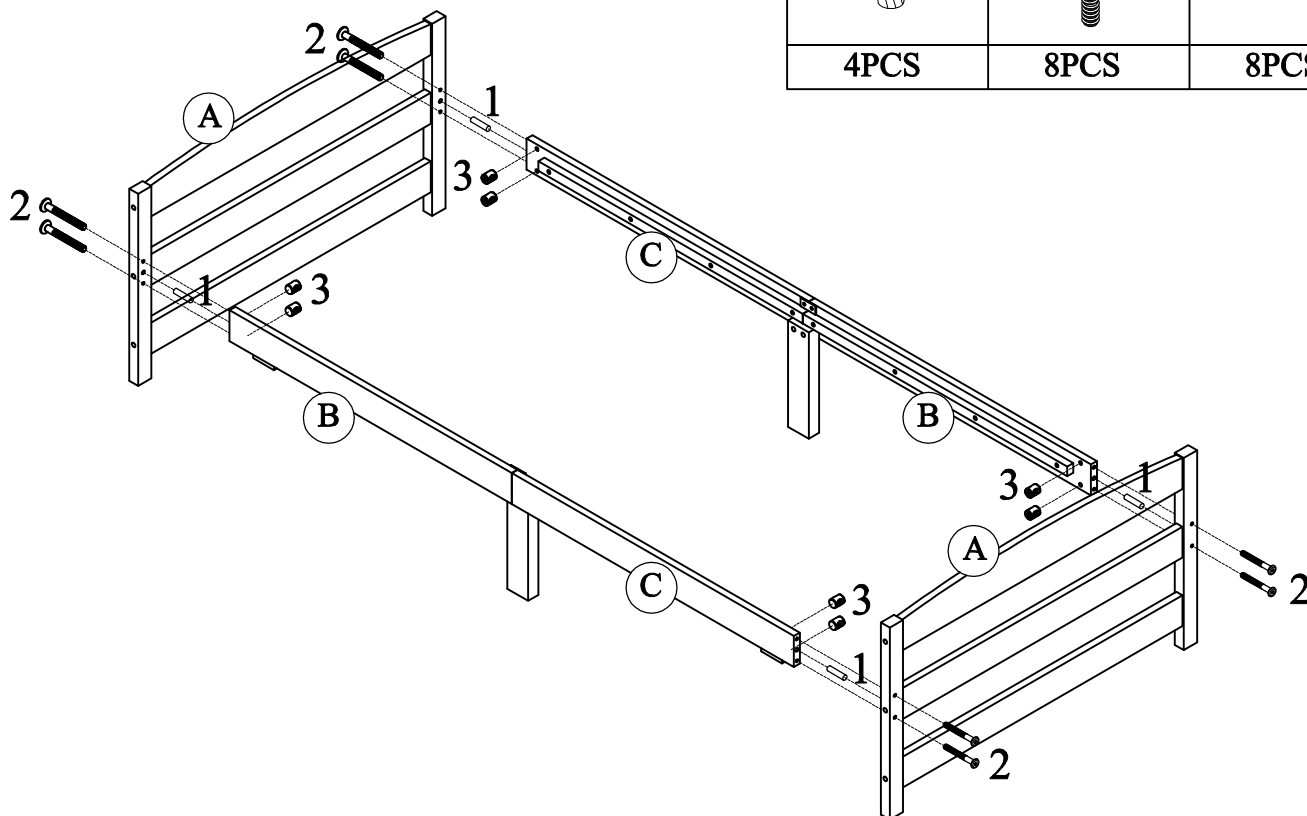

Hardware List

1	 Ø10*40mm Wood dowel - 30pcs	2	 (Ø15)1/4"*80mm Hex - Head bolts - 8pcs	3	 1/4"*10*13mm Hole bolts - 16pcs
4	 Ø6.5*90mm Hex - Head bolts - 12pcs	5	 Ø8*30mm Wood dowel - 16pcs	6	 (Ø15)1/4"*60mm Hex - Head bolts - 8pcs
7	 (Ø15)1/4"*35mm Hex - Cap - 4pcs	8	 (Ø15)1/4"*15mm Hex - Cap - 4pcs	9	 Ø4*15mm Wood Screws - 8pcs
10	 50*30*2mm Metal - 2pcs	11	 Ø4*30mm Wood Screws - 36pcs	12	 Castor - 8pcs
13	 (1/4")4.5*58mm Allen Key - 1pc				

STEP 4:

1	2	3
		
4PCS	8PCS	8PCS

STEP 5:

11

16PCS

STEP 6:

5	3	6
		
8PCS	4PCS	4PCS

STEP 7: