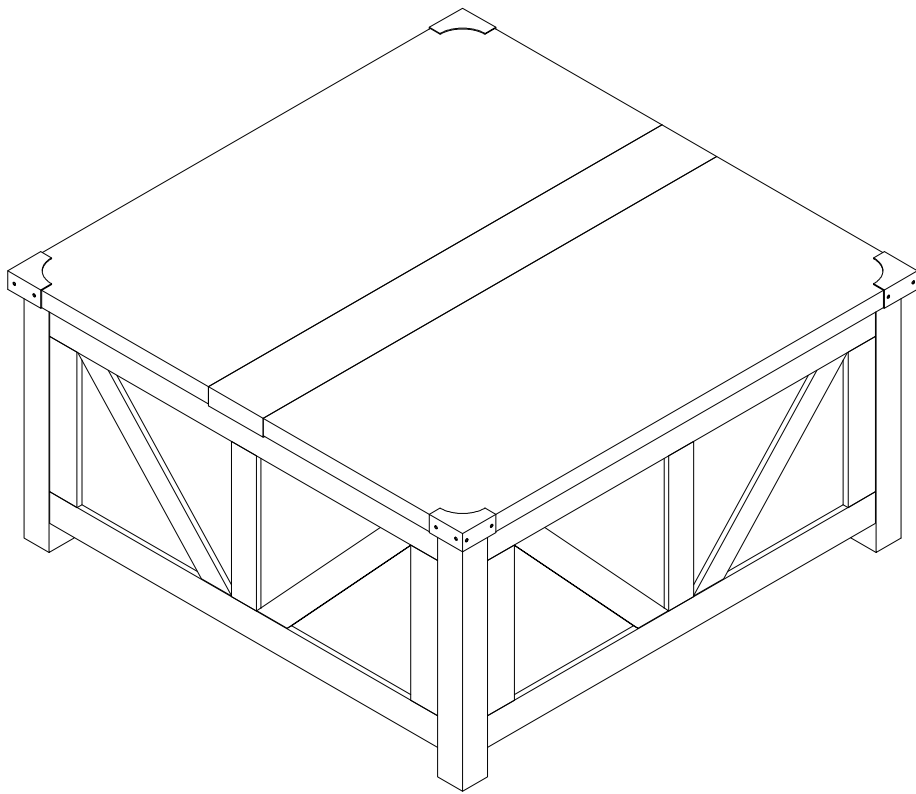

DJ0258 Manual

Estimated Time for Assembly
60 mins

Weight Limitation

55 lb lift top status **110 lb** Top

Tools Needed (Not included)

Maximum Load
110 LB / 50 Kg

PACKAGE CONTENT (A)

| CODE | DESCRIPTION | QTY |
|-------------|------------------------|------------|
| 1 | Left top board | 1 |
| 2 | Middle Top Board | 1 |
| 3 | Right Top Board | 1 |
| 4 | Leg | 4 |
| 5 | Front Panel/Back Panel | 2 |
| 6 | Left Panel | 1 |
| 7 | Right Panel | 1 |
| 8 | Left Bottom Panel | 1 |
| 9 | Right Bottom Panel | 1 |
| 10 | Bottom Leg | 1 |