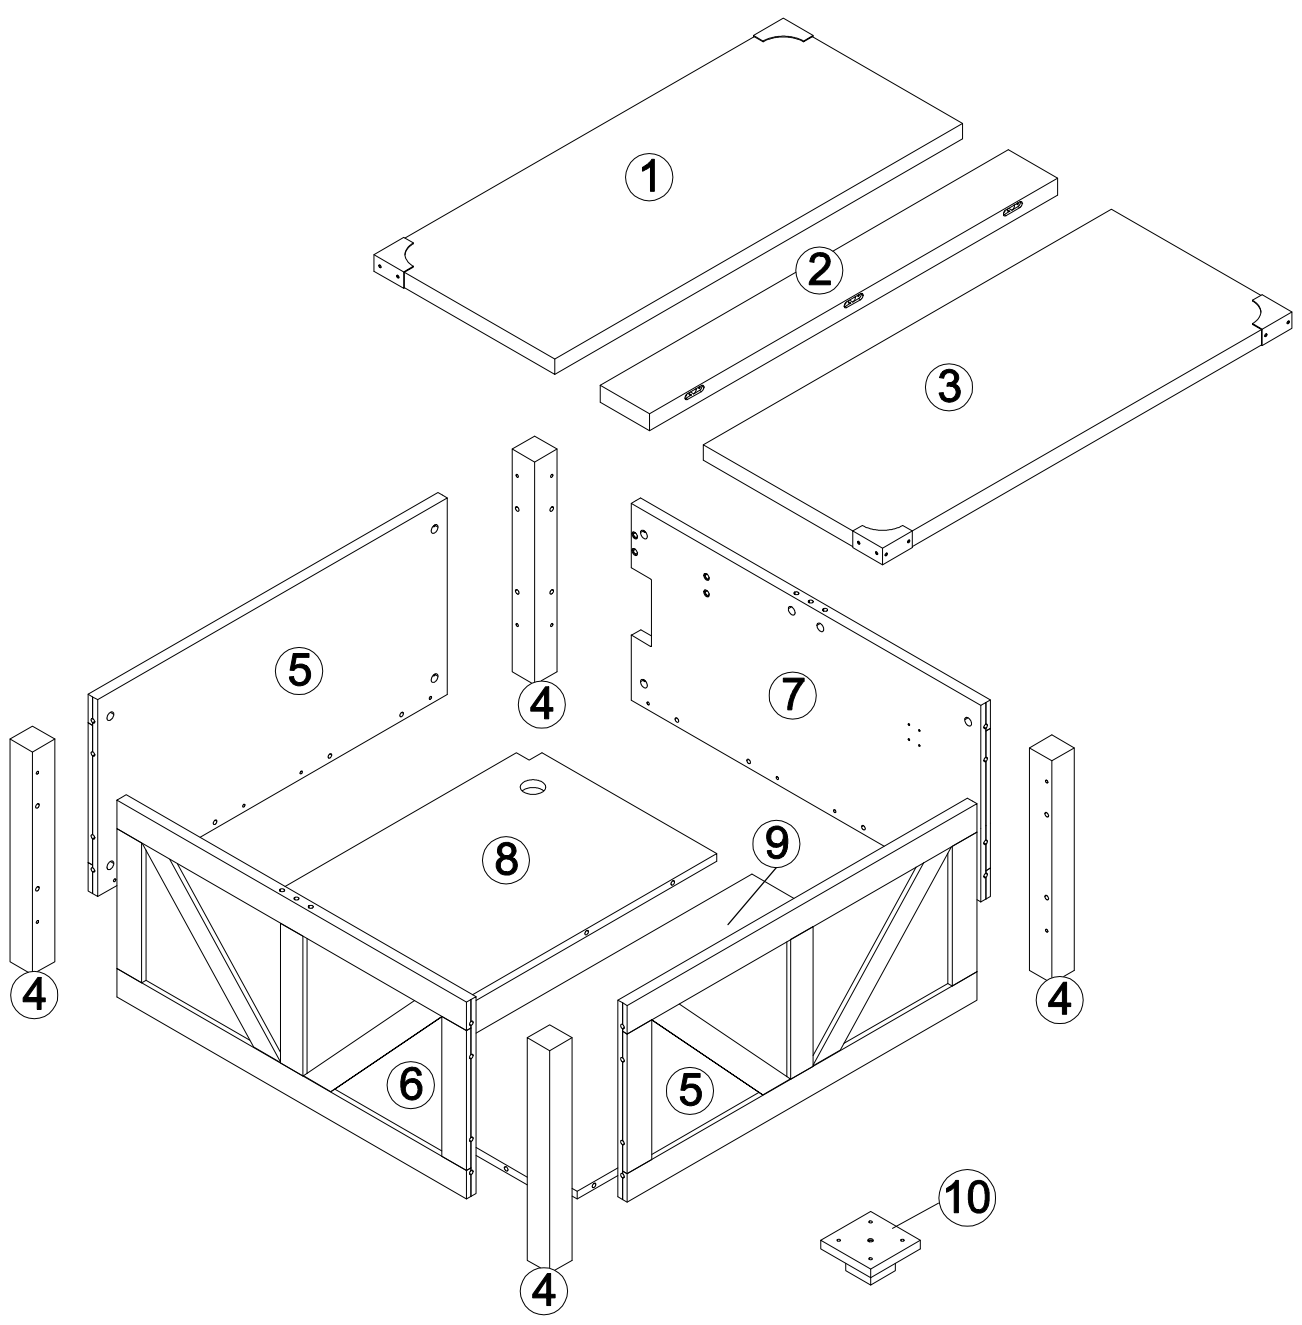

DJ0258 Manual

Estimated Time for Assembly
60 mins

Weight Limitation

55 lb lift top status **110 lb** Top

Tools Needed (Not included)

Maximum Load
110 LB / 50 Kg

PACKAGE CONTENT (A)

| CODE | DESCRIPTION | QTY |
|-------------|------------------------|------------|
| 1 | Left top board | 1 |
| 2 | Middle Top Board | 1 |
| 3 | Right Top Board | 1 |
| 4 | Leg | 4 |
| 5 | Front Panel/Back Panel | 2 |
| 6 | Left Panel | 1 |
| 7 | Right Panel | 1 |
| 8 | Left Bottom Panel | 1 |
| 9 | Right Bottom Panel | 1 |
| 10 | Bottom Leg | 1 |

PACKAGE CONTENT

1

2

6

3

4

7

5