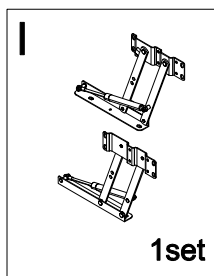

DJ0258 Manual

Estimated Time for Assembly
60 mins

Weight Limitation

55 lb lift top status **110 lb** Top

Tools Needed (Not included)

Maximum Load
110 LB / 50 Kg

PACKAGE CONTENT (A)

| CODE | DESCRIPTION | QTY |
|-------------|------------------------|------------|
| 1 | Left top board | 1 |
| 2 | Middle Top Board | 1 |
| 3 | Right Top Board | 1 |
| 4 | Leg | 4 |
| 5 | Front Panel/Back Panel | 2 |
| 6 | Left Panel | 1 |
| 7 | Right Panel | 1 |
| 8 | Left Bottom Panel | 1 |
| 9 | Right Bottom Panel | 1 |
| 10 | Bottom Leg | 1 |

PACKAGE CONTENT

1

2

6

3

4

7

5