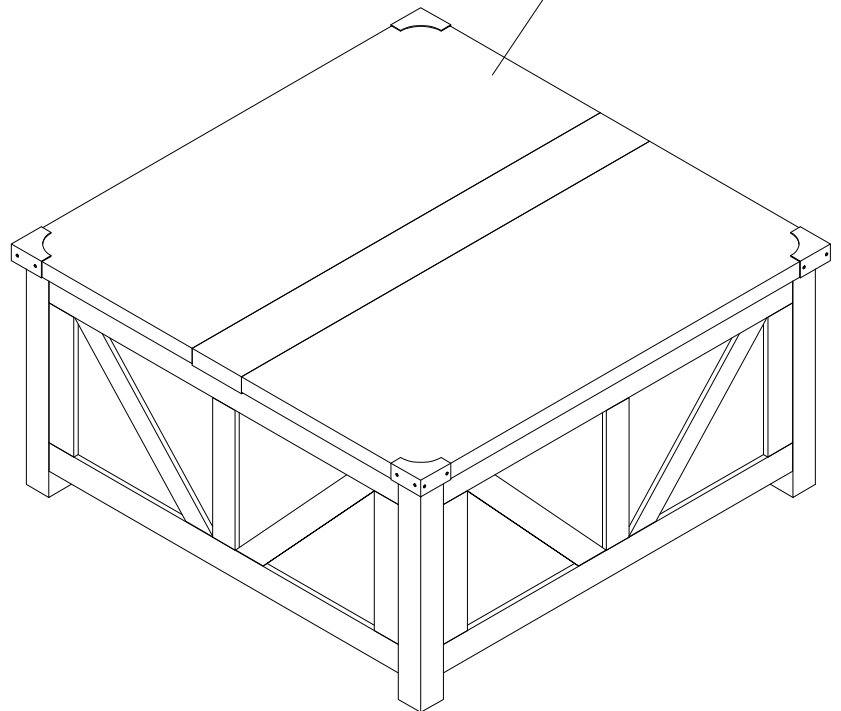

DJ0258 Manual

Estimated Time for Assembly
60 mins

Weight Limitation

55 lb lift top status **110 lb** Top

Tools Needed (Not included)

Maximum Load
110 LB / 50 Kg

PACKAGE CONTENT (A)

| CODE | DESCRIPTION | QTY |
|-------------|------------------------|------------|
| 1 | Left top board | 1 |
| 2 | Middle Top Board | 1 |
| 3 | Right Top Board | 1 |
| 4 | Leg | 4 |
| 5 | Front Panel/Back Panel | 2 |
| 6 | Left Panel | 1 |
| 7 | Right Panel | 1 |
| 8 | Left Bottom Panel | 1 |
| 9 | Right Bottom Panel | 1 |
| 10 | Bottom Leg | 1 |

PACKAGE CONTENT

1

2

6

3

4

7

5