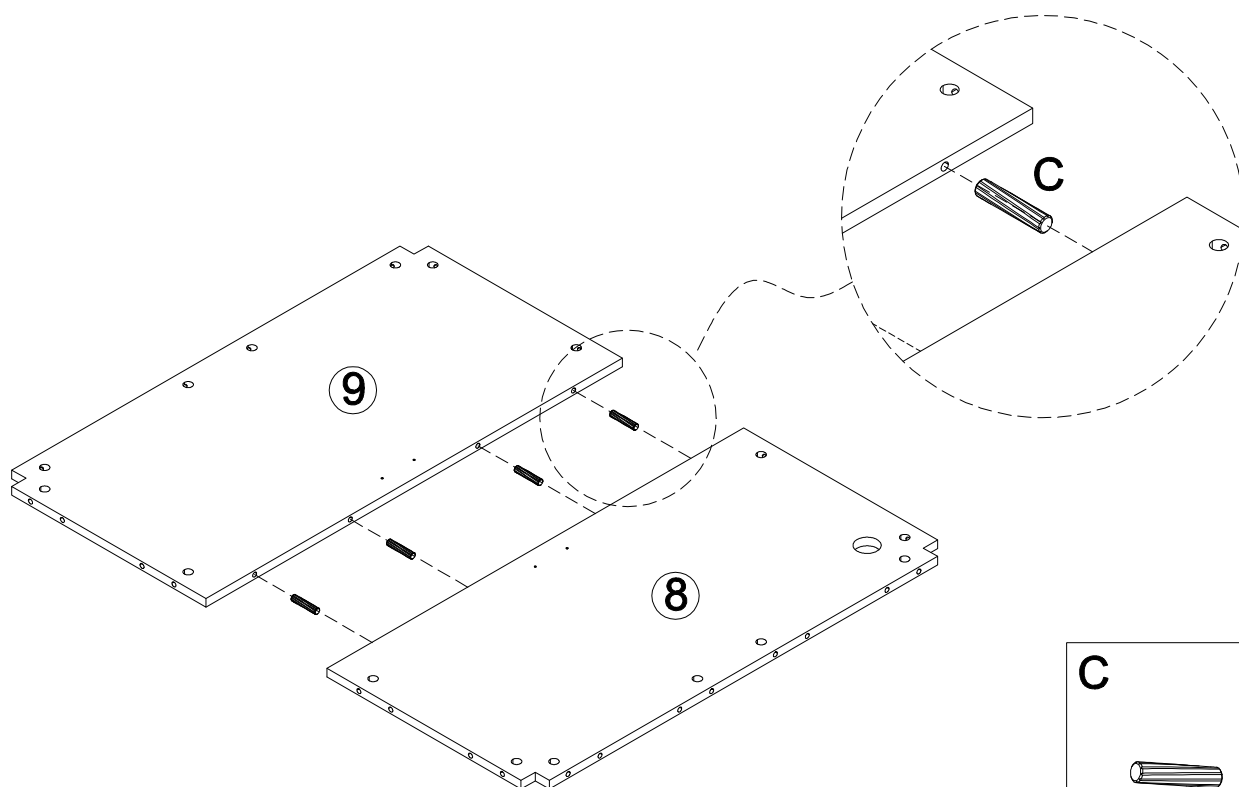

DJ0258 Manual

Estimated Time for Assembly
60 mins

Weight Limitation

55 lb lift top status **110 lb** Top

Tools Needed (Not included)

Maximum Load
110 LB / 50 Kg

PACKAGE CONTENT (A)

| CODE | DESCRIPTION | QTY |
|-------------|------------------------|------------|
| 1 | Left top board | 1 |
| 2 | Middle Top Board | 1 |
| 3 | Right Top Board | 1 |
| 4 | Leg | 4 |
| 5 | Front Panel/Back Panel | 2 |
| 6 | Left Panel | 1 |
| 7 | Right Panel | 1 |
| 8 | Left Bottom Panel | 1 |
| 9 | Right Bottom Panel | 1 |
| 10 | Bottom Leg | 1 |

PACKAGE CONTENT

1

2

6

3

4

7

5