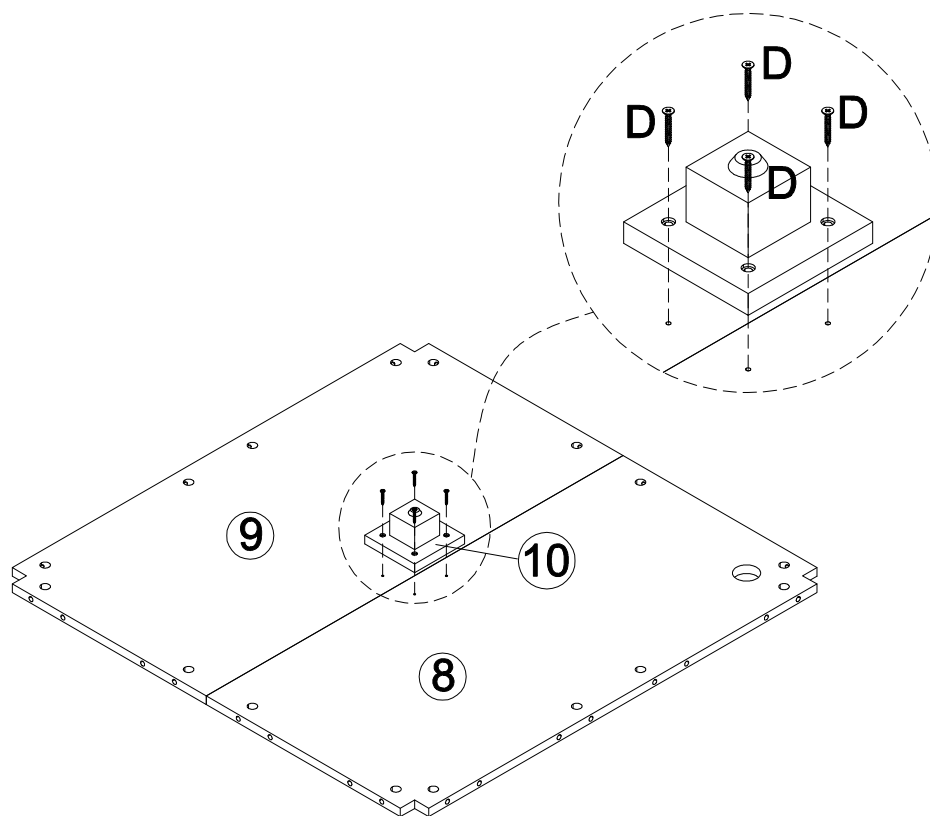

DJ0258 Manual

Estimated Time for Assembly
60 mins

Weight Limitation

55 lb lift top status **110 lb** Top

Tools Needed (Not included)

Maximum Load
110 LB / 50 Kg

PACKAGE CONTENT (A)

| CODE | DESCRIPTION | QTY |
|-------------|------------------------|------------|
| 1 | Left top board | 1 |
| 2 | Middle Top Board | 1 |
| 3 | Right Top Board | 1 |
| 4 | Leg | 4 |
| 5 | Front Panel/Back Panel | 2 |
| 6 | Left Panel | 1 |
| 7 | Right Panel | 1 |
| 8 | Left Bottom Panel | 1 |
| 9 | Right Bottom Panel | 1 |
| 10 | Bottom Leg | 1 |

PACKAGE CONTENT

1

2

6

3

4

7

5