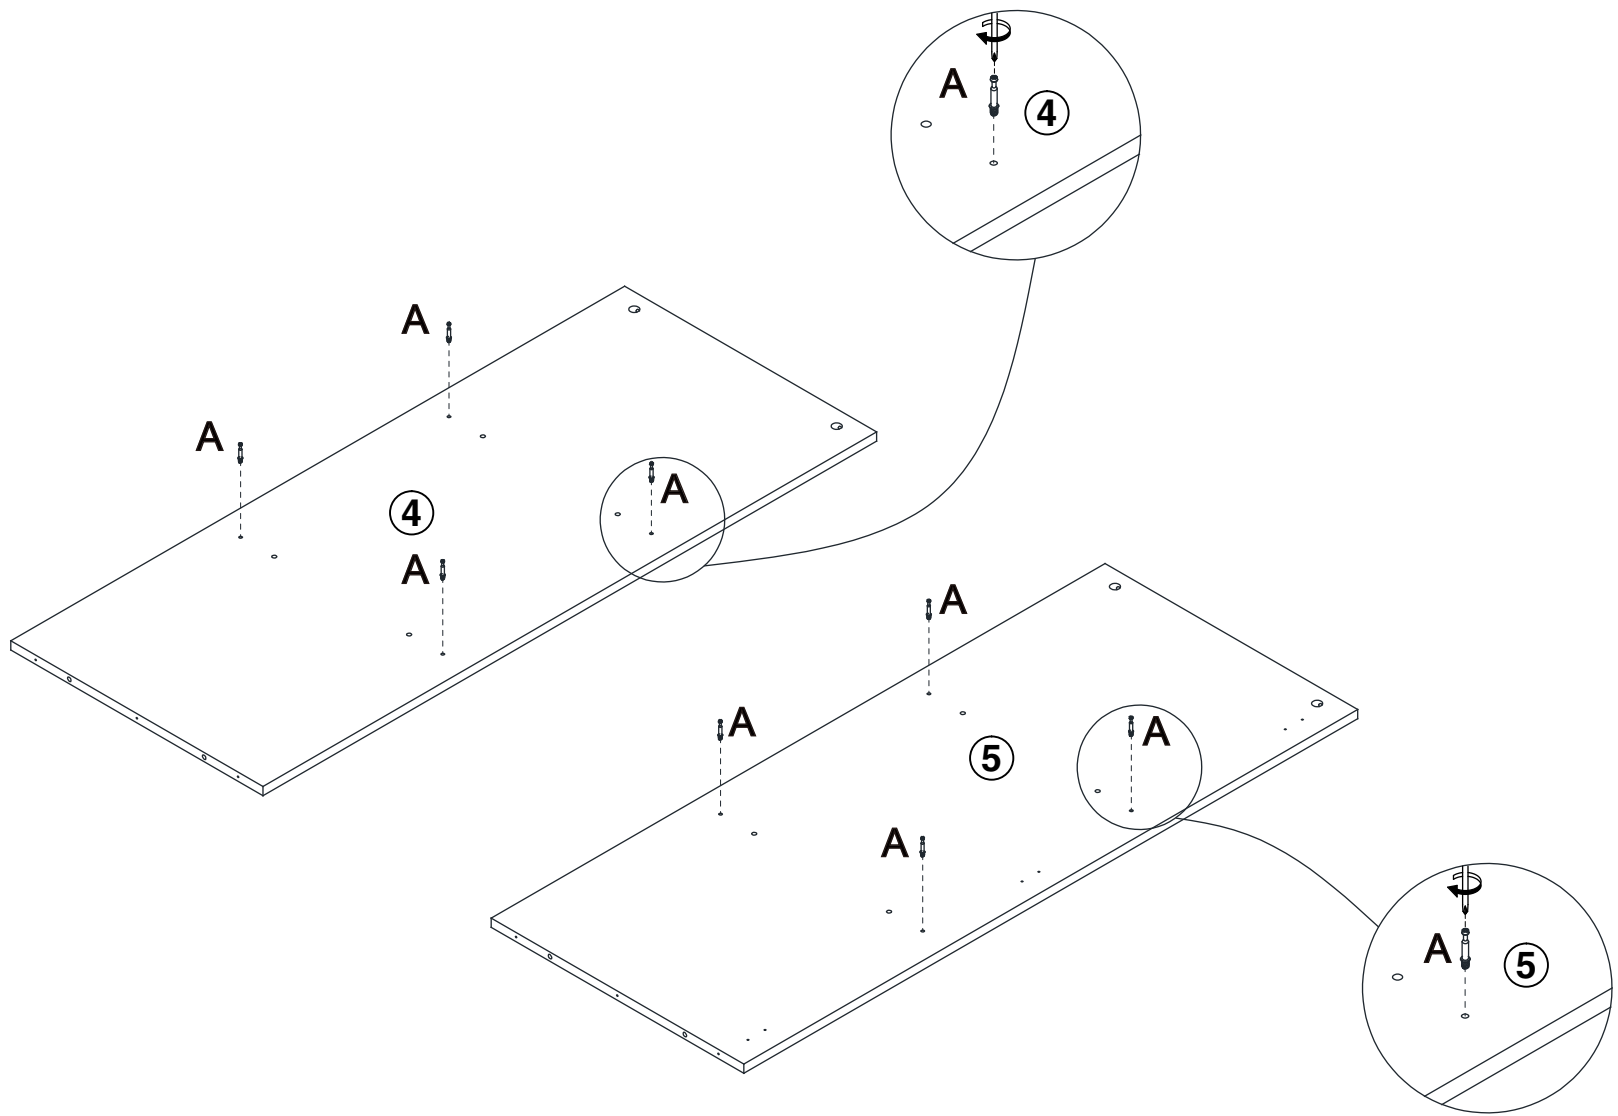

User Manual

Four door light with armoire

		 15x9.5mm		 7x30mm		 4x40mm	
A	48+2pcs	B	48+2pcs	C	64+2pcs	D	27+2pcs
				 3x14mm		 3x12mm	
E	4pcs	F	11+2pcs	G	22+2pcs	H	43+2pcs
		 4x16mm					
J	4pcs	K	104+2pcs	L	1set		
							
M	1pc	N	1pc	O	8pcs	P	8pcs
   							
Q	2set			R	1pc	S	1pc
				 4x14mm			
T	5pcs	V	1pc	W	16+2pcs		

1

A  x8

2

B  x8

C  x8

3

- A  x10
- E  x4
- W  x16

4