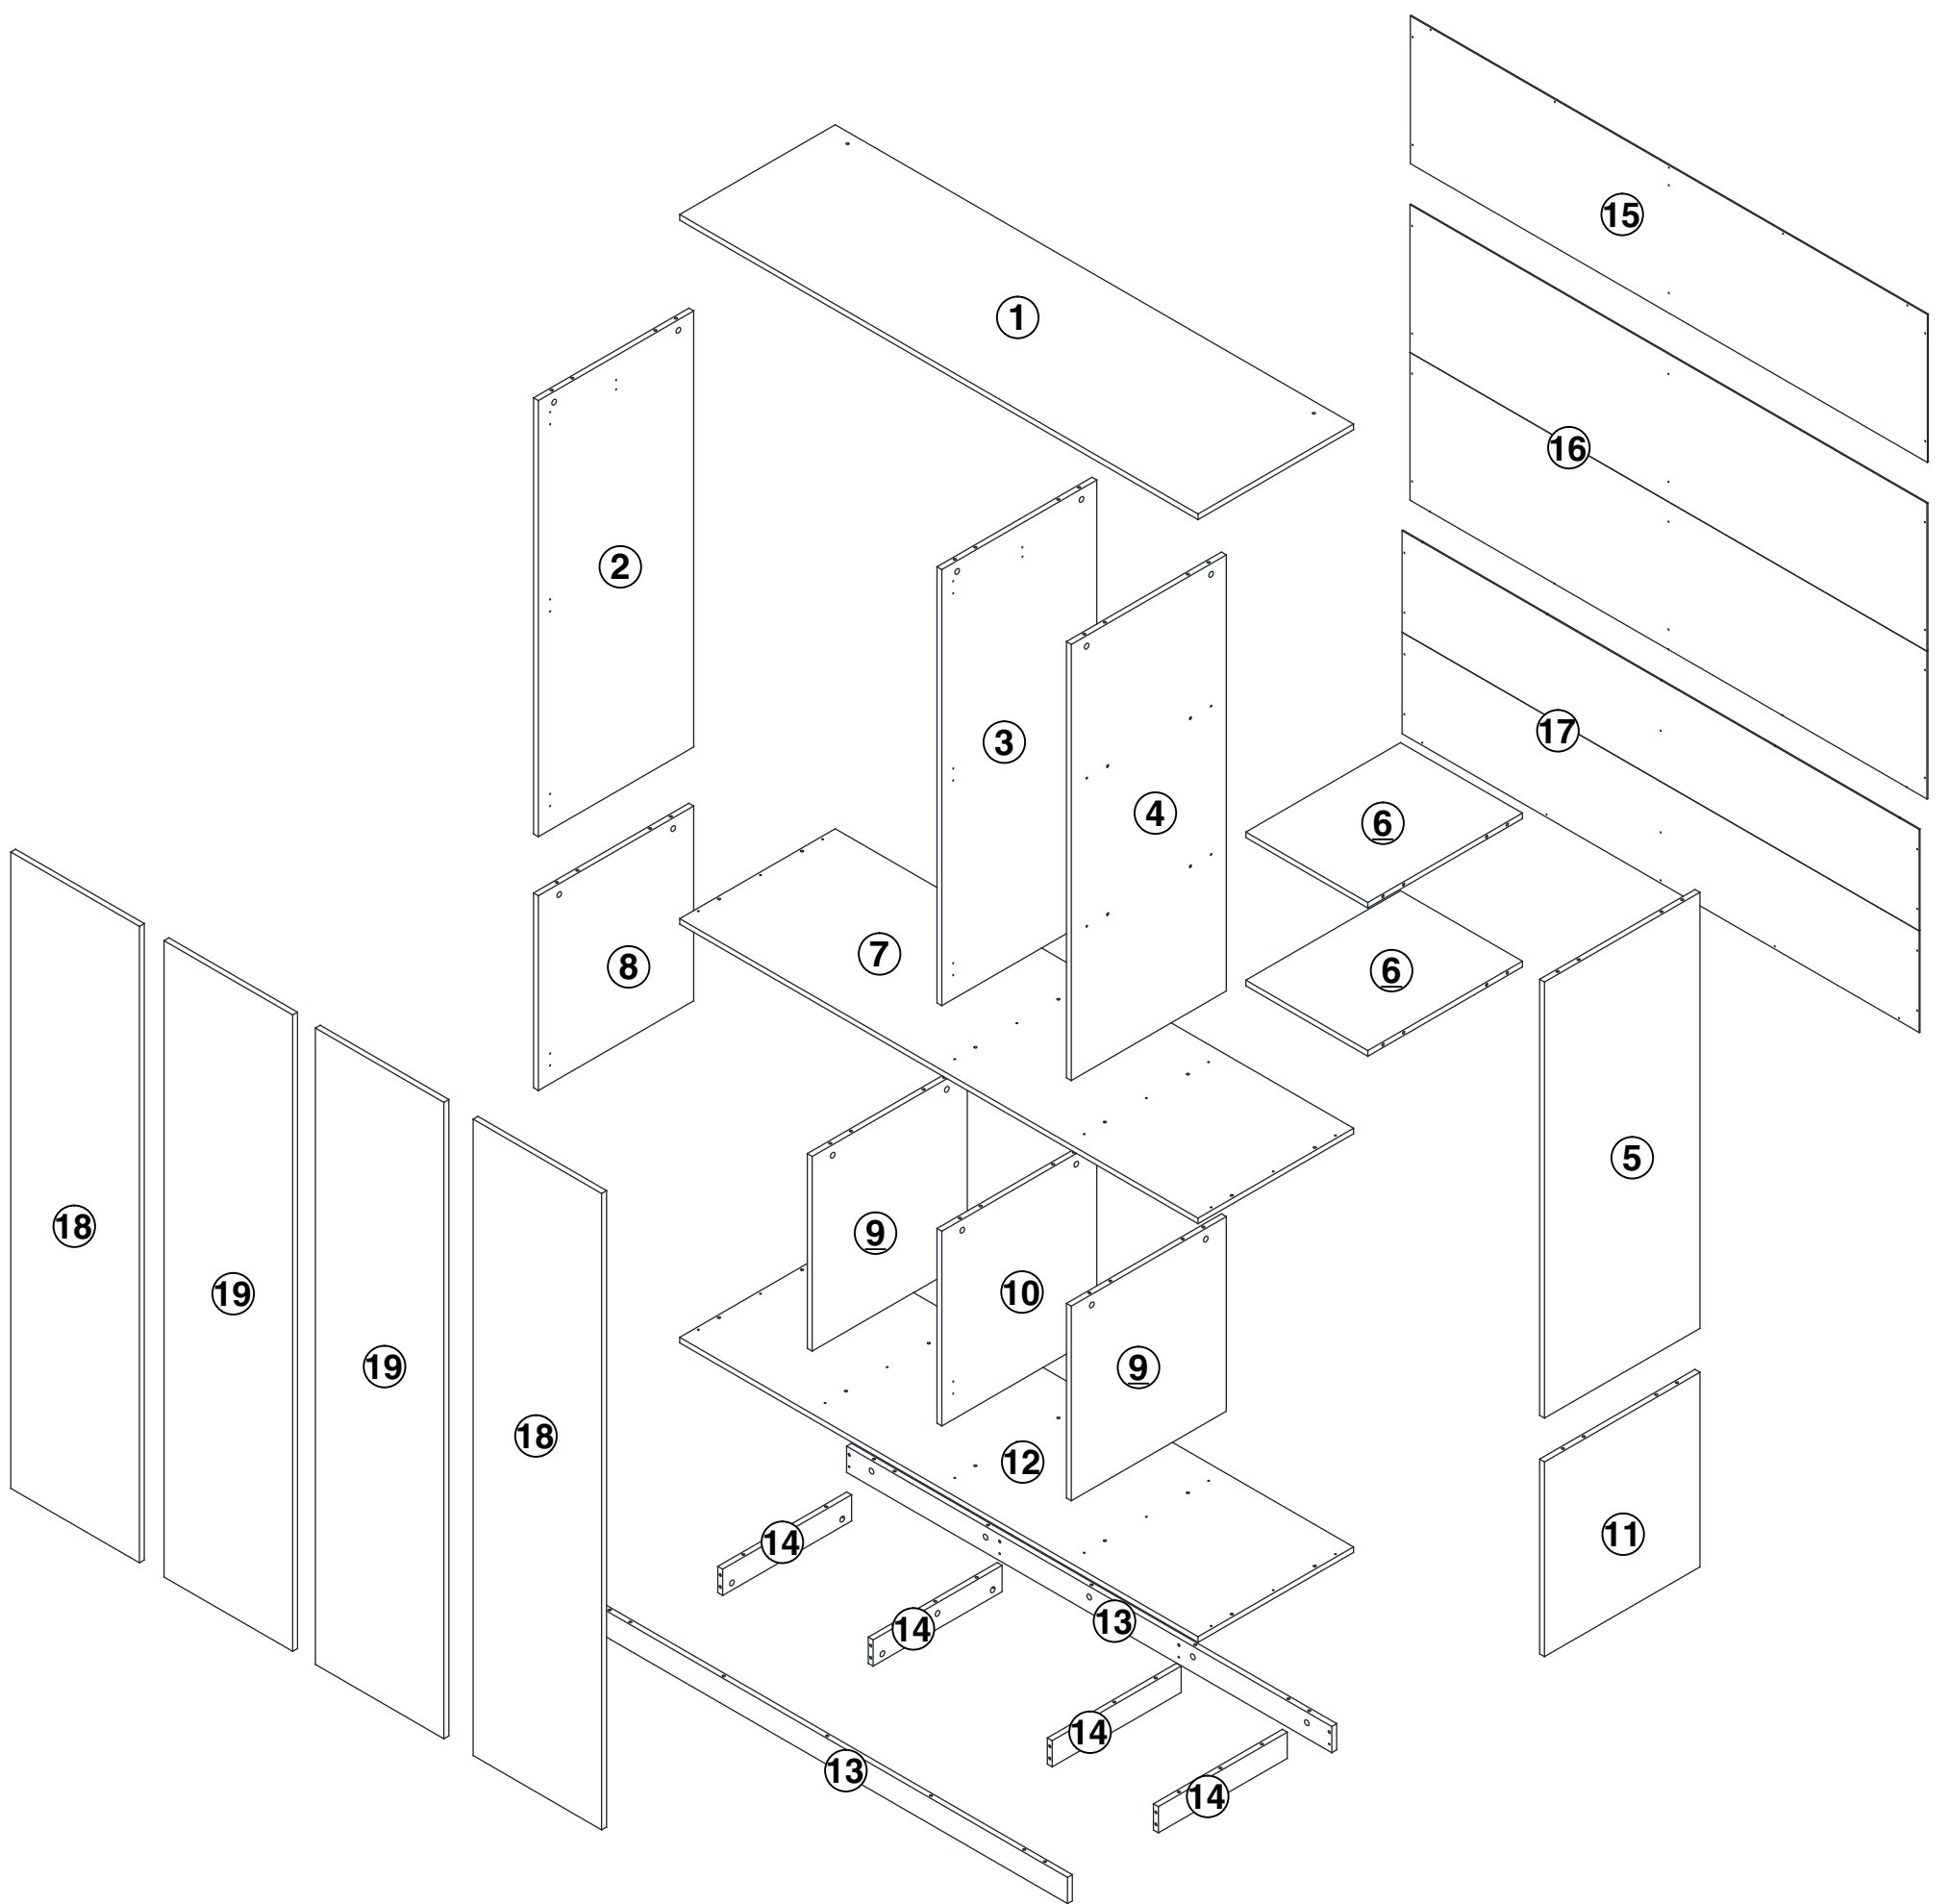

User Manual

Four door light with armoire

		 15x9.5mm		 7x30mm		 4x40mm	
A	48+2pcs	B	48+2pcs	C	64+2pcs	D	27+2pcs
				 3x14mm		 3x12mm	
E	4pcs	F	11+2pcs	G	22+2pcs	H	43+2pcs
		 4x16mm					
J	4pcs	K	104+2pcs	L	1set		
							
M	1pc	N	1pc	O	8pcs	P	8pcs
   							
Q	2set			R	1pc	S	1pc
				 4x14mm			
T	5pcs	V	1pc	W	16+2pcs		

1

A  x8

2

B  x8

C  x8

3

- A  x10
- E  x4
- W  x16

4