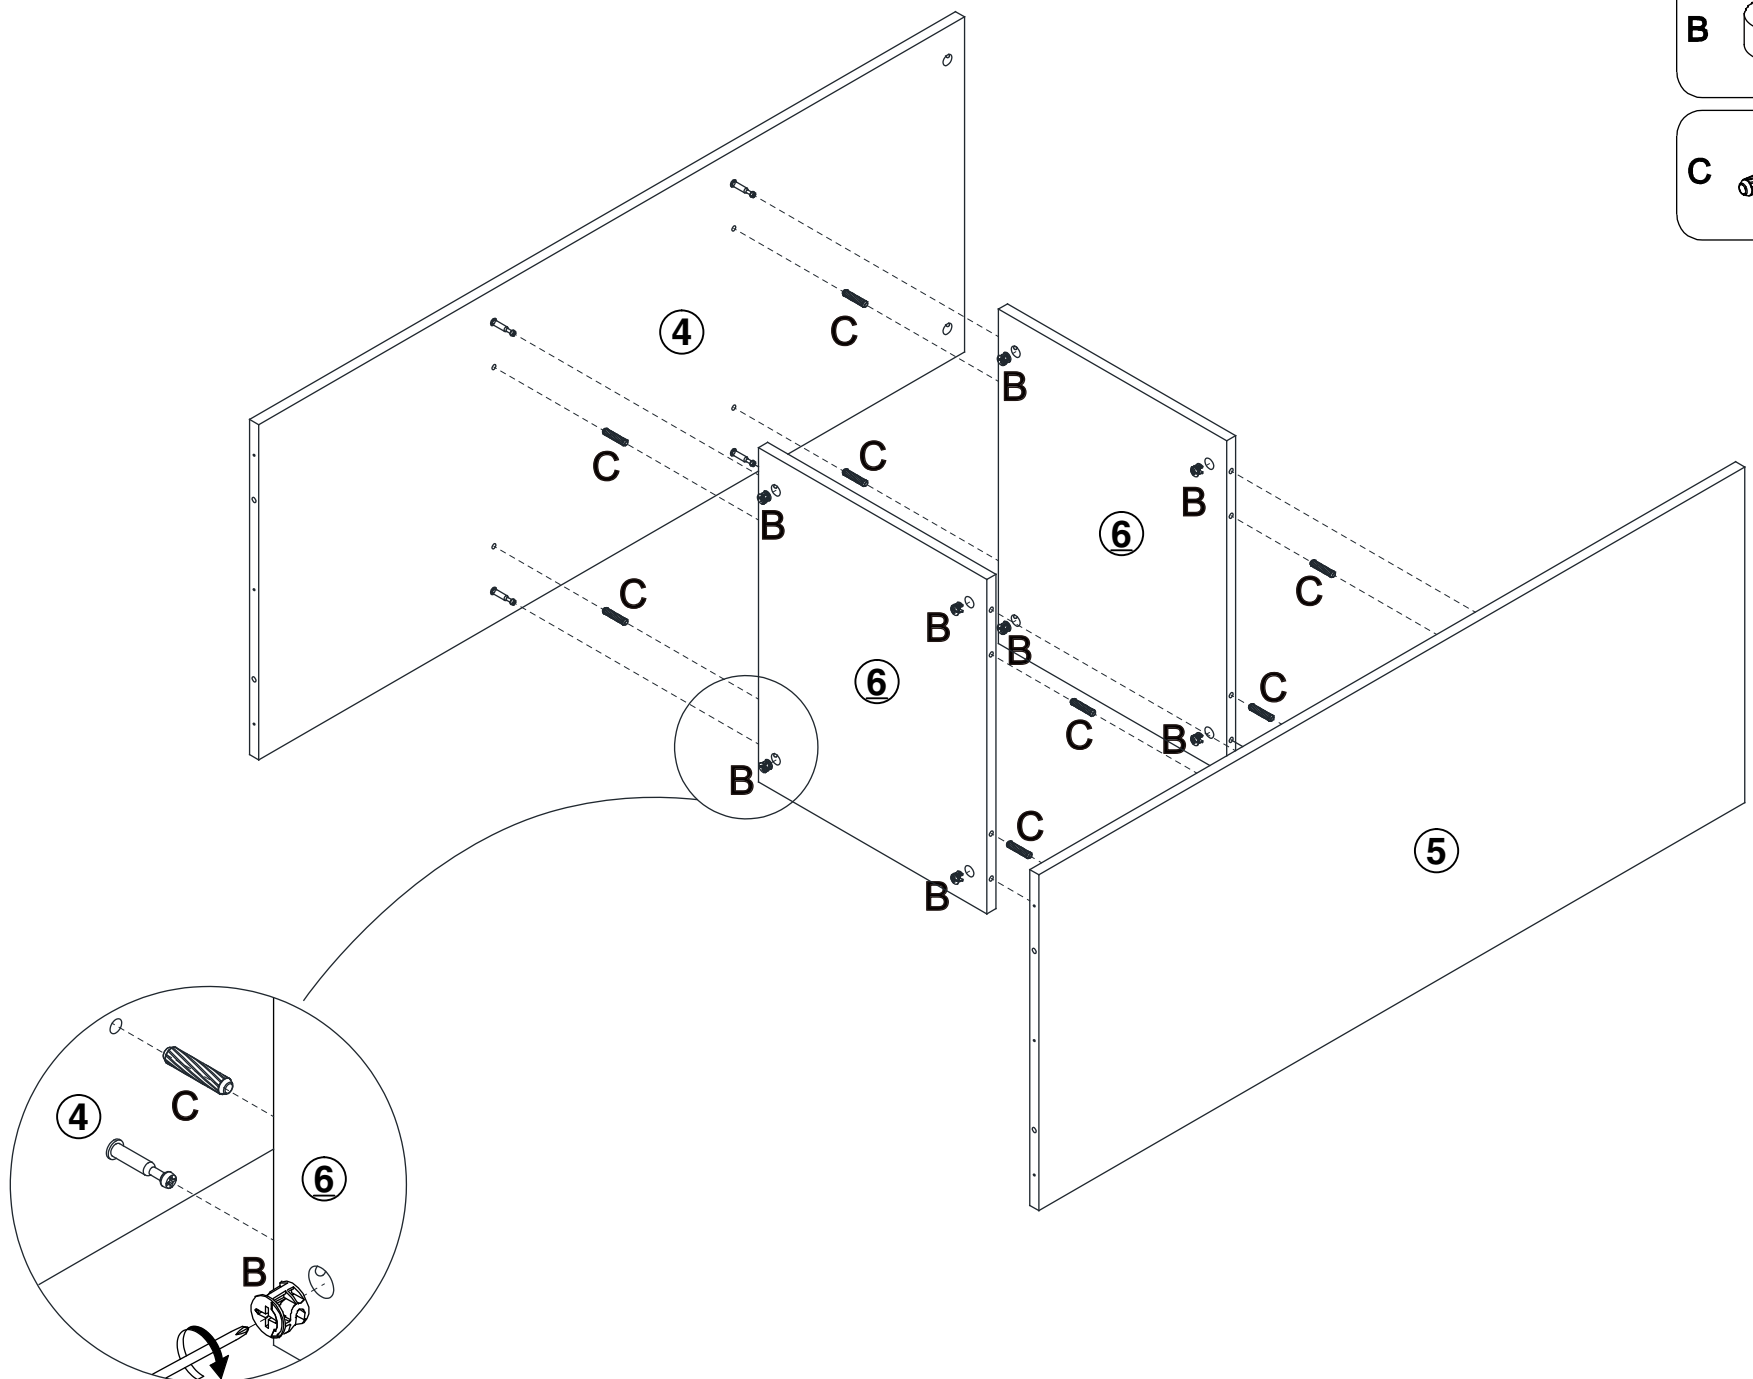

User Manual

Four door light with armoire

		 15x9.5mm		 7x30mm		 4x40mm	
A	48+2pcs	B	48+2pcs	C	64+2pcs	D	27+2pcs
				 3x14mm		 3x12mm	
E	4pcs	F	11+2pcs	G	22+2pcs	H	43+2pcs
		 4x16mm					
J	4pcs	K	104+2pcs	L	1set		
							
M	1pc	N	1pc	O	8pcs	P	8pcs
   							
Q	2set			R	1pc	S	1pc
				 4x14mm			
T	5pcs	V	1pc	W	16+2pcs		

1

A  x8

2

B  x8

C  x8

3

- A  x10
- E  x4
- W  x16

4