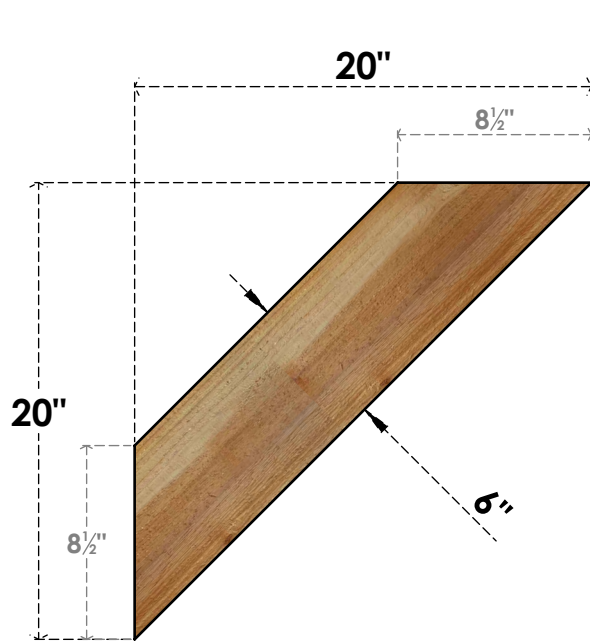

# BRC06X20X20TRA00RWR

6"W X 20"D X 20"H TRADITIONAL ROUGH SAWN BRACE, WESTERN RED CEDAR

**SIDE**

**FRONT**

EKENA MILLWORK  
2300 WEST MAIN ST.  
CLARKSVILLE, TX 75426  
TOLL FREE: 866-607-0453  
WWW.EKENAMILLWORK.COM