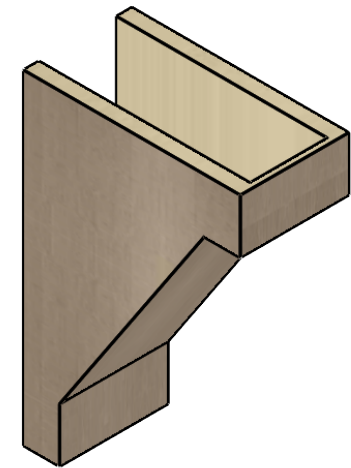

ITEM NUMBER: CORU07X14X21BURRCPR

7"W X 14"D X 21"H SERIES 2 CLASSIC BURLINGTON ROUGH CEDAR
TIMBERTHANE FAUX WOOD CORBEL, PRIMED

SIDE PROFILE

FRONT PROFILE

ISOMETRIC

EKENA MILLWORK
2300 WEST MAIN ST.
CLARKSVILLE, TX 75426
TOLL FREE: 866-607-0453
WWW.EKENAMILLWORK.COM

NOTES

1. INSTALLATION TO BE COMPLETED IN ACCORDANCE WITH MANUFACTURER'S SPECIFICATIONS.
2. DRAWING MAY NOT BE TO SCALE
3. THIS DRAWING IS INTENDED FOR DESIGN AND PLANNING PURPOSES ONLY.
4. ALL INFORMATION CONTAINED HEREIN WAS CURRENT AT THE TIME OF DEVELOPMENT BUT MUST BE REVIEWED AND APPROVED BY THE PRODUCT MANUFACTURER TO BE CONSIDERED ACCURATE.
5. TIMBERTHANE ARCHITECTURAL PRODUCTS ARE MADE FROM HIGH DENSITY URETHANE AND COME FACTORY PRIMED