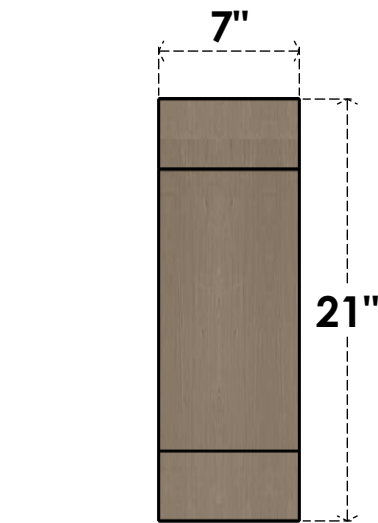

ITEM NUMBER: CORU07X14X21BURRCPR

7"W X 14"D X 21"H SERIES 2 CLASSIC BURLINGTON ROUGH CEDAR
TIMBERTHANE FAUX WOOD CORBEL, PRIMED

SIDE PROFILE

FRONT PROFILE

ISOMETRIC

EKENA MILLWORK
2300 WEST MAIN ST.
CLARKSVILLE, TX 75426
TOLL FREE: 866-607-0453
WWW.EKENAMILLWORK.COM

NOTES

1. INSTALLATION TO BE COMPLETED IN ACCORDANCE WITH MANUFACTURER'S SPECIFICATIONS.
2. DRAWING MAY NOT BE TO SCALE
3. THIS DRAWING IS INTENDED FOR DESIGN AND PLANNING PURPOSES ONLY.
4. ALL INFORMATION CONTAINED HEREIN WAS CURRENT AT THE TIME OF DEVELOPMENT BUT MUST BE REVIEWED AND APPROVED BY THE PRODUCT MANUFACTURER TO BE CONSIDERED ACCURATE.
5. TIMBERTHANE ARCHITECTURAL PRODUCTS ARE MADE FROM HIGH DENSITY URETHANE AND COME FACTORY PRIMED