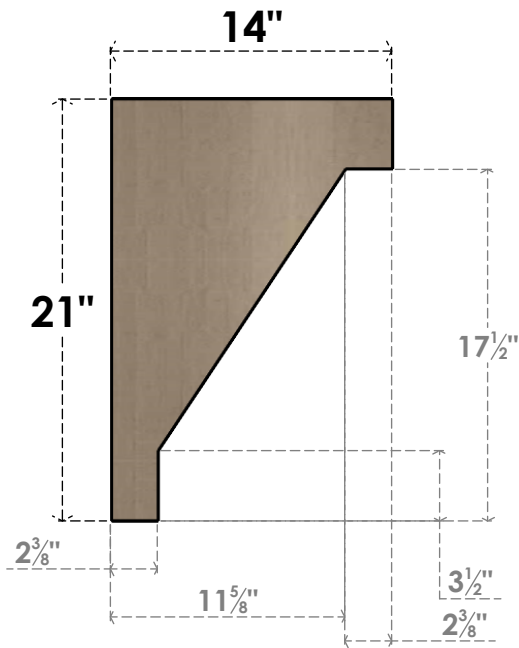

ITEM NUMBER: CORU07X14X21BURRCPR

7"W X 14"D X 21"H SERIES 2 CLASSIC BURLINGTON ROUGH CEDAR
TIMBERTHANE FAUX WOOD CORBEL, PRIMED

SIDE PROFILE

FRONT PROFILE

ISOMETRIC

EKENA MILLWORK
2300 WEST MAIN ST.
CLARKSVILLE, TX 75426
TOLL FREE: 866-607-0453
WWW.EKENAMILLWORK.COM

NOTES

1. INSTALLATION TO BE COMPLETED IN ACCORDANCE WITH MANUFACTURER'S SPECIFICATIONS.
2. DRAWING MAY NOT BE TO SCALE
3. THIS DRAWING IS INTENDED FOR DESIGN AND PLANNING PURPOSES ONLY.
4. ALL INFORMATION CONTAINED HEREIN WAS CURRENT AT THE TIME OF DEVELOPMENT BUT MUST BE REVIEWED AND APPROVED BY THE PRODUCT MANUFACTURER TO BE CONSIDERED ACCURATE.
5. TIMBERTHANE ARCHITECTURAL PRODUCTS ARE MADE FROM HIGH DENSITY URETHANE AND COME FACTORY PRIMED